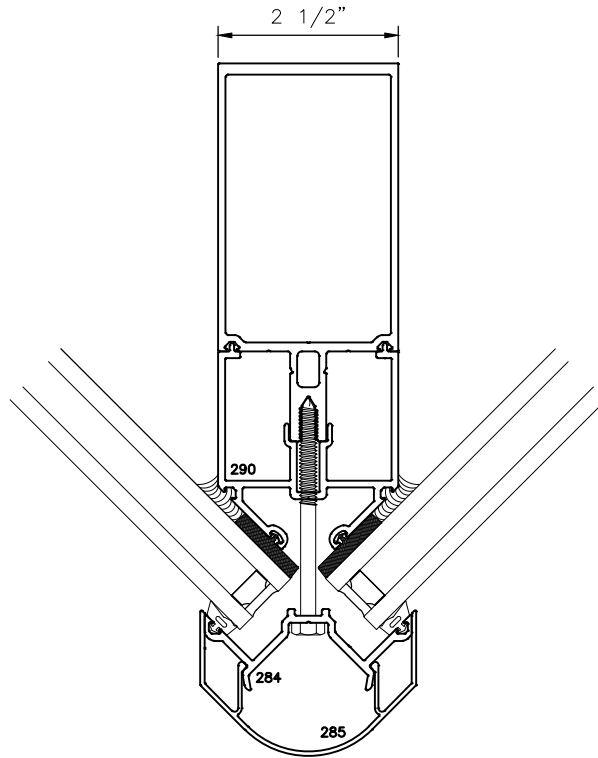

MANKO

**2-1/2" X 6-1/8" (4" B. M.)
250 C.W. EXTERIOR GLAZED CURTAIN WALL
CORNER MULLION DETAILS**

CAPTURED 90° CORNER MULLION

**STRUCTURAL SILICONE GLAZED(SSG)
90° CORNER MULLION**

PART # 2584 SHOWN. SIMILAR
THROUGHOUT SERIES.