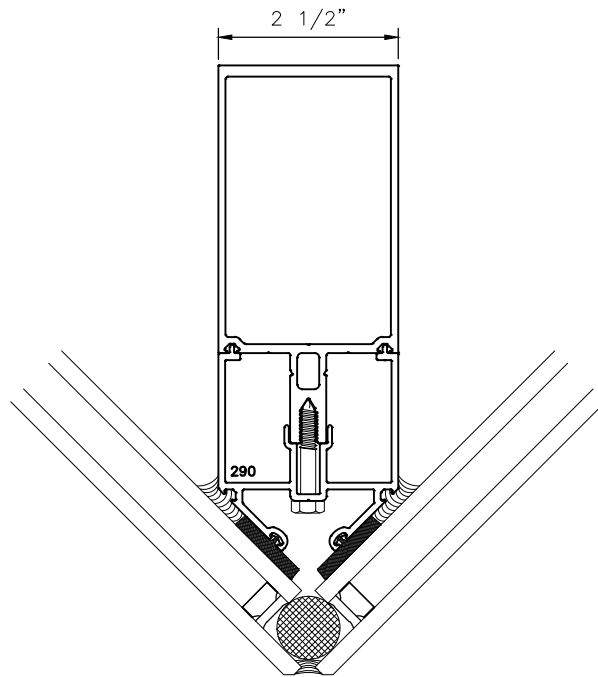

MANKO

**2-1/2" X 6-1/8" (4" B. M.)
250 C.W. EXTERIOR GLAZED CURTAIN WALL
CORNER MULLION DETAILS**

CAPTURED 90° CORNER MULLION

**STRUCTURAL SILICONE GLAZED(SSG)
90° CORNER MULLION**

PART # 2584 SHOWN. SIMILAR
THROUGHOUT SERIES.