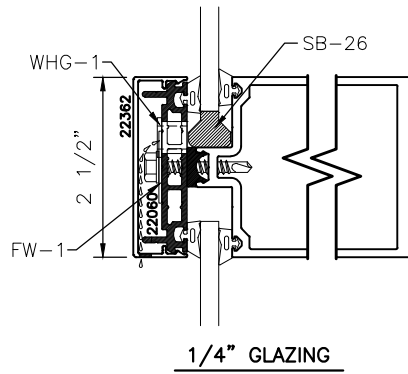

250xpt-1

2-1/2" HIGH PERFORMANCE THERMAL CURTAIN WALL GLAZING OPTION DETAILS

BACKMEMBER SIZE VARIES.