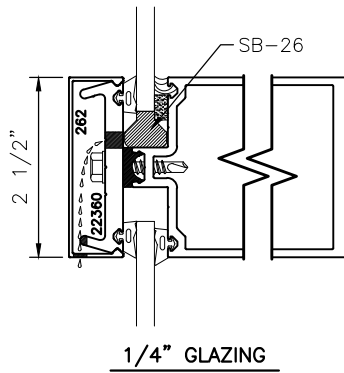

250xpt-1

2-1/2" HIGH PERFORMANCE THERMAL CURTAIN WALL GLAZING OPTION DETAILS

BACKMEMBER SIZE VARIES.