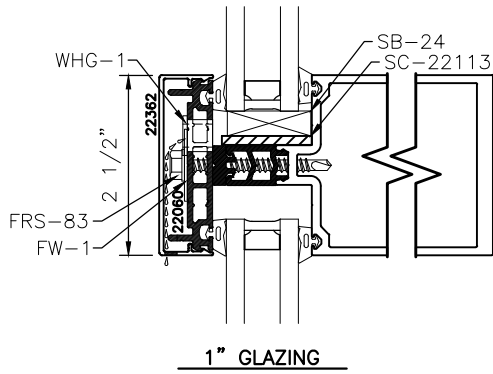

# 250xpt-2

## 2-1/2" HIGH PERFORMANCE THERMAL CURTAIN WALL GLAZING OPTION DETAILS

BACKMEMBER SIZE VARIES.