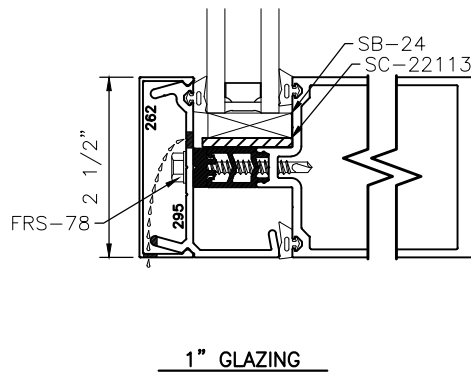

# 250xpt-2

## 2-1/2" HIGH PERFORMANCE THERMAL CURTAIN WALL GLAZING OPTION DETAILS

BACKMEMBER SIZE VARIES.