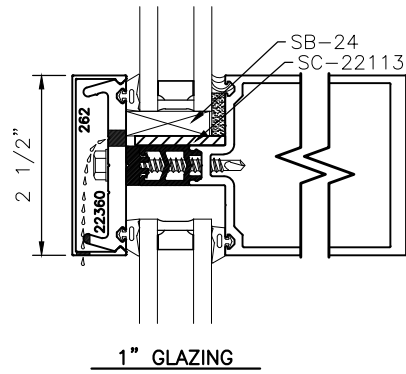

# 250xpt-2

## 2-1/2" HIGH PERFORMANCE THERMAL CURTAIN WALL GLAZING OPTION DETAILS

BACKMEMBER SIZE VARIES.