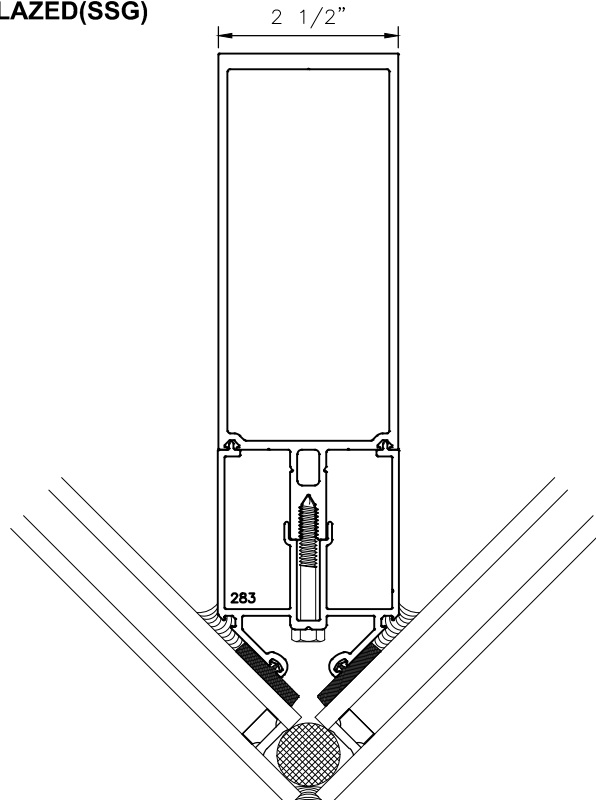

**MANKO**

*250xpt-2*

2-1/2" X 7-5/8" (5-1/2" B.M.)  
HIGH PERFORMANCE  
THERMAL CURTAIN WALL  
STANDARD / OPTIONAL DETAILS

**CAPTURED 90° CORNER MULLION**

**STRUCTURAL SILICONE GLAZED(SSG)  
90° CORNER MULLION**

PART # 257 SHOWN. SIMILAR  
THROUGHOUT SERIES.