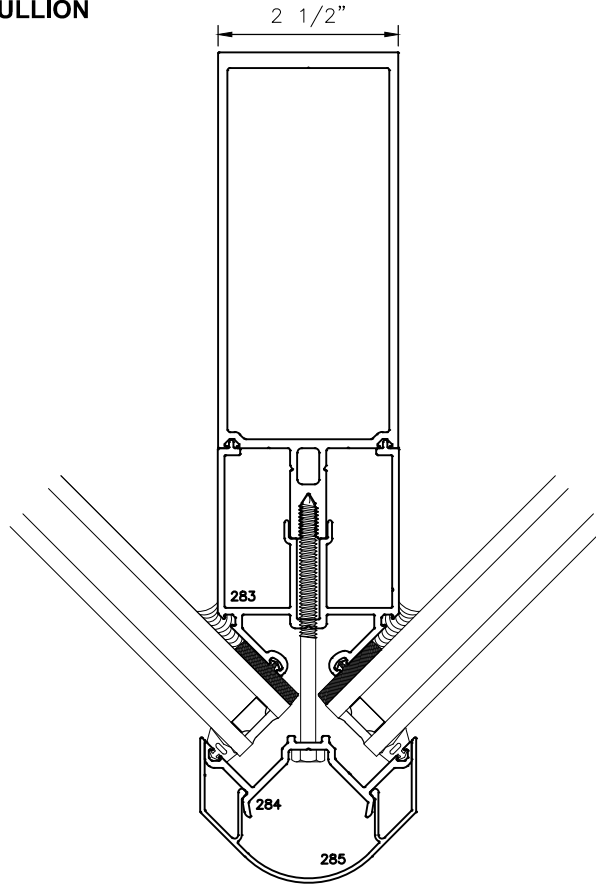

**MANKO**

*250xpt-2*

2-1/2" X 7-5/8" (5-1/2" B.M.)  
HIGH PERFORMANCE  
THERMAL CURTAIN WALL  
STANDARD / OPTIONAL DETAILS

**CAPTURED 90° CORNER MULLION**

**STRUCTURAL SILICONE GLAZED(SSG)  
90° CORNER MULLION**

PART # 257 SHOWN. SIMILAR  
THROUGHOUT SERIES.