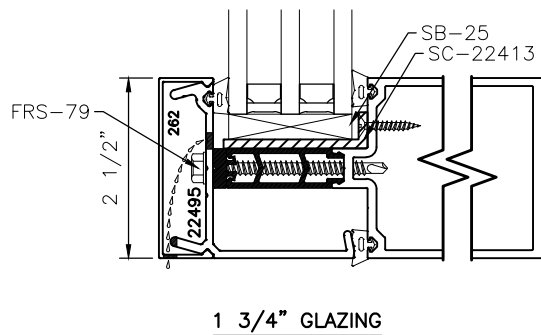

250xpt-3

2-1/2" HIGH PERFORMANCE THERMAL CURTAIN WALL GLAZING OPTION DETAILS

BACKMEMBER SIZE VARIES.