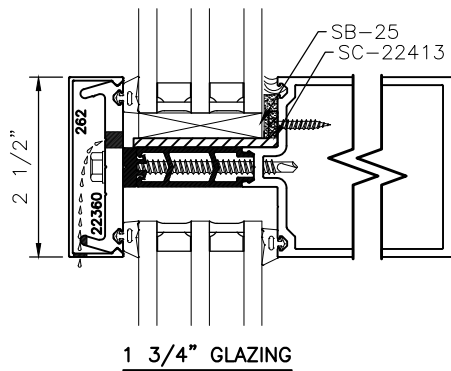

250xpt-3

2-1/2" HIGH PERFORMANCE THERMAL CURTAIN WALL GLAZING OPTION DETAILS

BACKMEMBER SIZE VARIES.