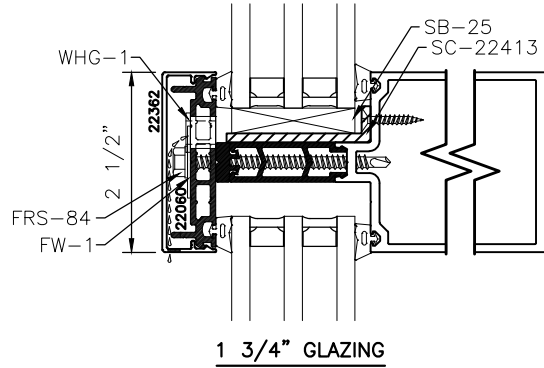

250xpt-3

2-1/2" HIGH PERFORMANCE THERMAL CURTAIN WALL GLAZING OPTION DETAILS

BACKMEMBER SIZE VARIES.