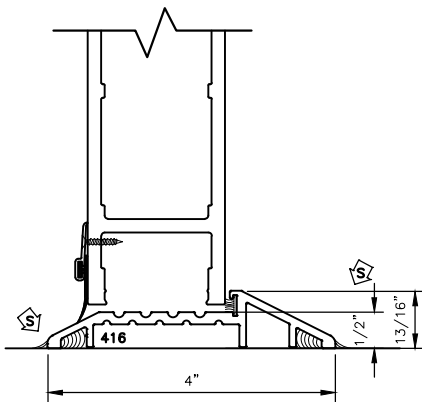

135H/150H SERIES DOOR THRESHOLD OPTIONAL DETAILS

STANDARD 1/2" X 4" THRESHOLD

OPTIONAL 1/2" X 7" EXTENDED THRESHOLD

OPTIONAL 13/16" X 4" THRESHOLD WITH NOSE

OPTIONAL 1/2" X 4" THERMALLY BROKEN THRESHOLD

BOTTOM RAIL SIZE VARIES