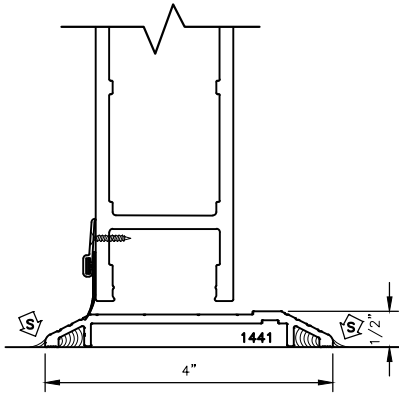

135H/150H SERIES DOOR THRESHOLD OPTIONAL DETAILS

STANDARD 1/2" X 4" THRESHOLD

OPTIONAL 1/2" X 7" EXTENDED THRESHOLD

OPTIONAL 13/16" X 4" THRESHOLD WITH NOSE

OPTIONAL 1/2" X 4" THERMALLY BROKEN THRESHOLD

BOTTOM RAIL SIZE VARIES