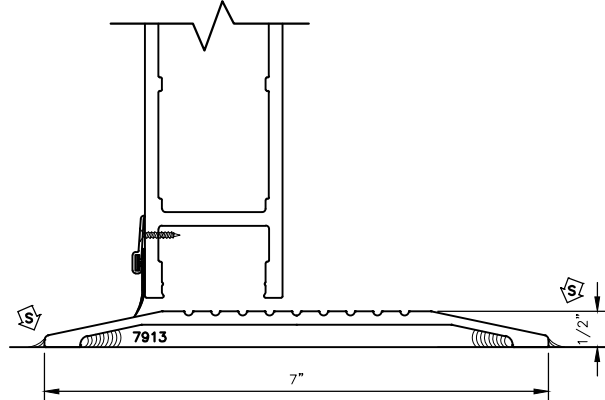

135H/150H SERIES DOOR THRESHOLD OPTIONAL DETAILS

STANDARD 1/2" X 4" THRESHOLD

OPTIONAL 1/2" X 7" EXTENDED THRESHOLD

OPTIONAL 13/16" X 4" THRESHOLD WITH NOSE

OPTIONAL 1/2" X 4" THERMALLY BROKEN THRESHOLD

BOTTOM RAIL SIZE VARIES