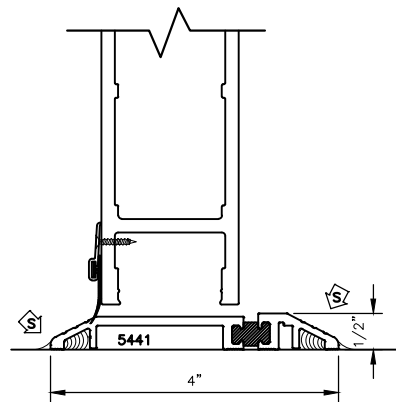

135H/150H SERIES DOOR THRESHOLD OPTIONAL DETAILS

STANDARD 1/2" X 4" THRESHOLD

OPTIONAL 1/2" X 7" EXTENDED THRESHOLD

OPTIONAL 13/16" X 4" THRESHOLD WITH NOSE

OPTIONAL 1/2" X 4" THERMALLY BROKEN THRESHOLD

BOTTOM RAIL SIZE VARIES