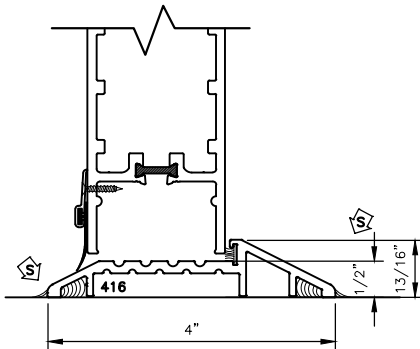

STANDARD 1/2" X 4" THRESHOLD

OPTIONAL 1/2" X 7" EXTENDED THRESHOLD

OPTIONAL 13/16" X 4" THRESHOLD WITH NOSE

OPTIONAL 1/2" X 4" THERMALLY BROKEN THRESHOLD

BOTTOM RAIL SIZE VARIES