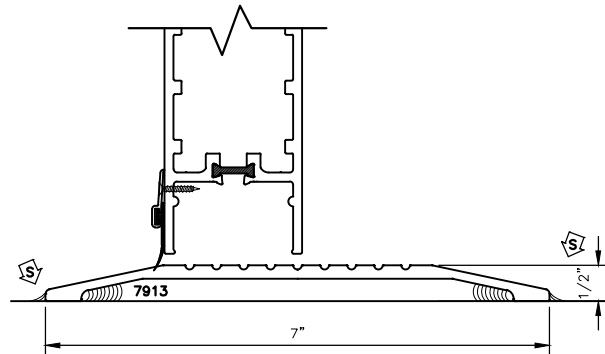

STANDARD 1/2" X 4" THRESHOLD

OPTIONAL 1/2" X 7" EXTENDED THRESHOLD

OPTIONAL 13/16" X 4" THRESHOLD WITH NOSE

OPTIONAL 1/2" X 4" THERMALLY BROKEN THRESHOLD

BOTTOM RAIL SIZE VARIES