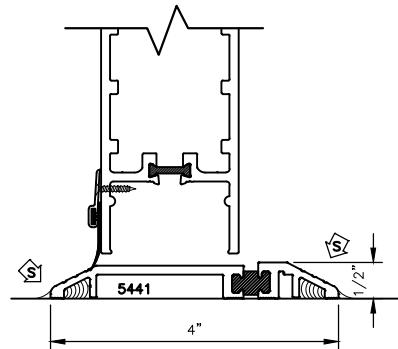

STANDARD 1/2" X 4" THRESHOLD

OPTIONAL 1/2" X 7" EXTENDED THRESHOLD

OPTIONAL 13/16" X 4" THRESHOLD WITH NOSE

OPTIONAL 1/2" X 4" THERMALLY BROKEN THRESHOLD

BOTTOM RAIL SIZE VARIES