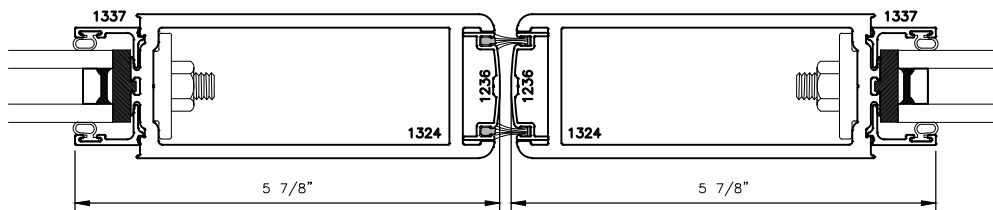

# STOREFRONT DOOR CURTAIN WALL INSERT FRAME WITH 150H SERIES (WIDE STILE) DOOR STANDARD DETAILS

# STOREFRONT DOOR CURTAIN WALL INSERT FRAME WITH 150H SERIES (WIDE STILE) DOOR STANDARD DETAILS

STANDARD SWEEP AND THRESHOLD SHOWN

# STOREFRONT DOOR CURTAIN WALL INSERT FRAME WITH 150H SERIES (WIDE STILE) DOOR STANDARD DETAILS

OPT.  
3.2

4