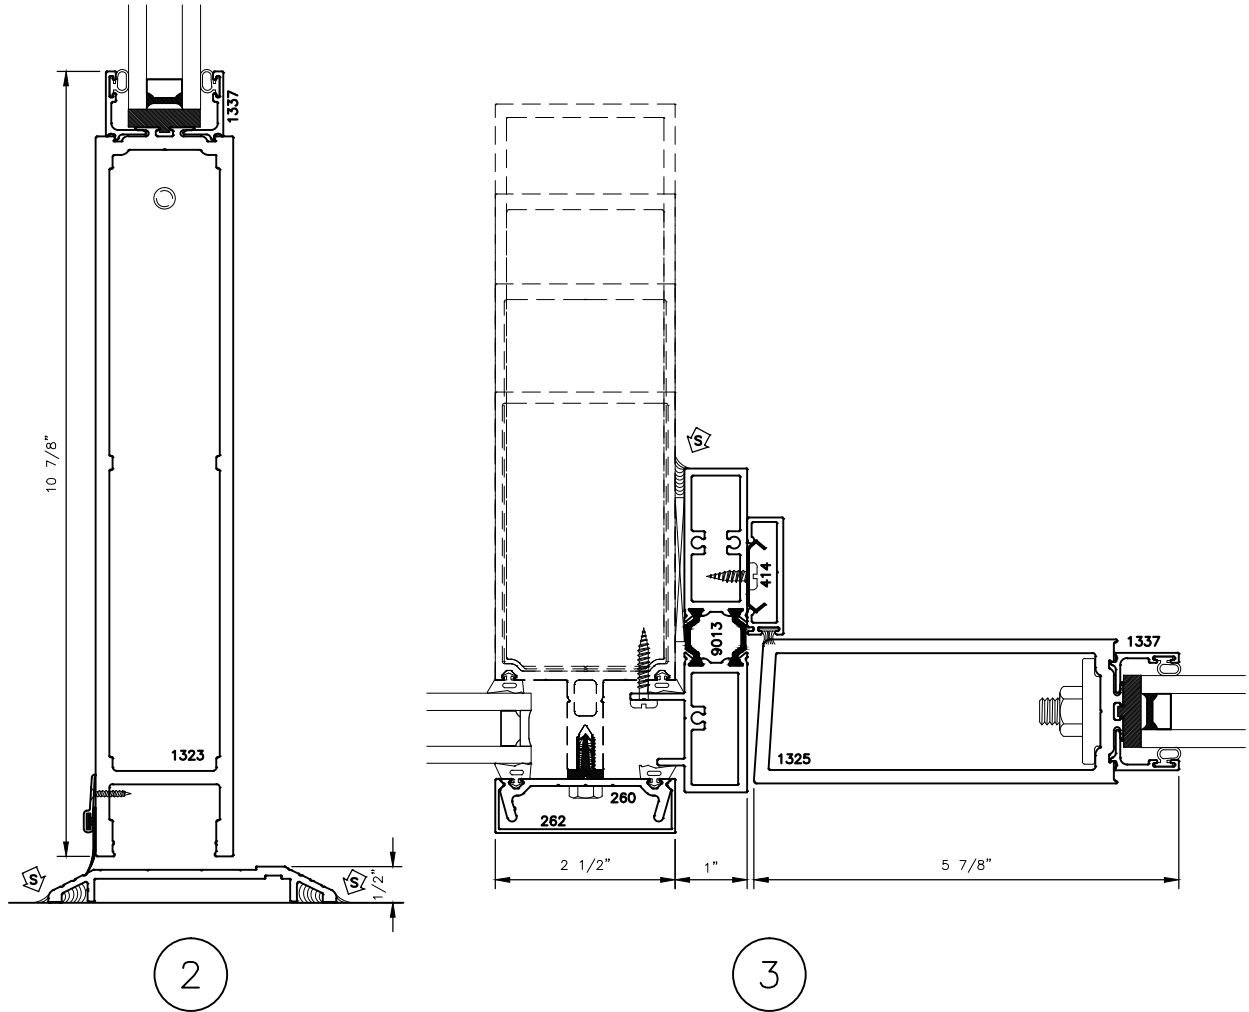

# STOREFRONT DOOR CURTAIN WALL INSERT FRAME WITH 150H SERIES (WIDE STILE) DOOR STANDARD DETAILS

# STOREFRONT DOOR CURTAIN WALL INSERT FRAME WITH 150H SERIES (WIDE STILE) DOOR STANDARD DETAILS

STANDARD SWEEP AND THRESHOLD SHOWN

# STOREFRONT DOOR CURTAIN WALL INSERT FRAME WITH 150H SERIES (WIDE STILE) DOOR STANDARD DETAILS

OPT.  
3.2

4