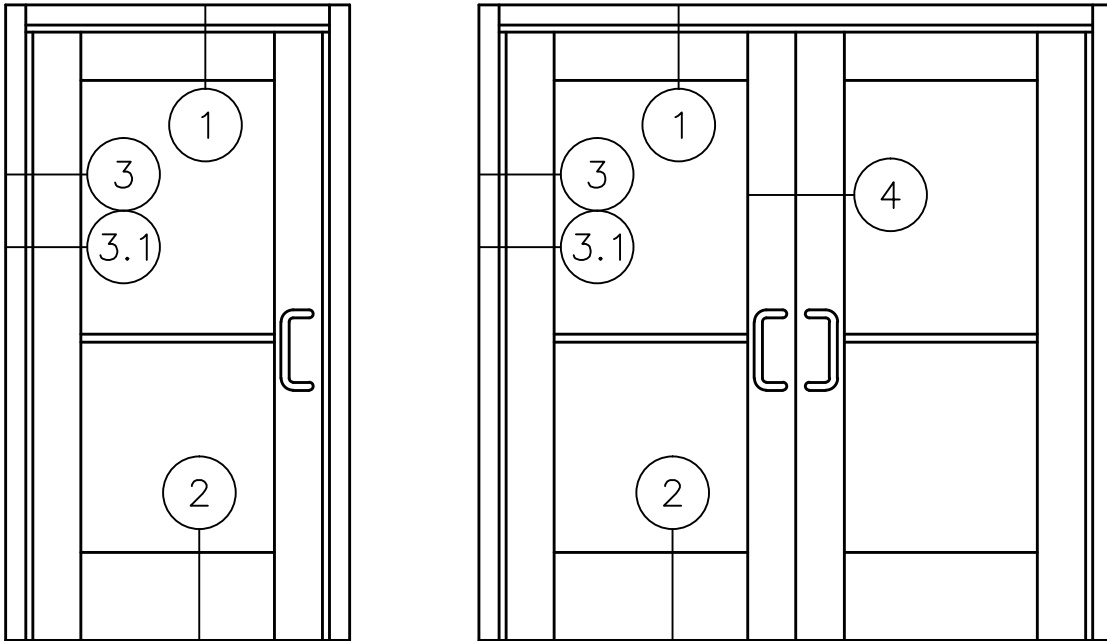

# STOREFRONT DOOR CURTAIN WALL INSERT FRAME WITH 150H SERIES (WIDE STILE) DOOR STANDARD DETAILS

# STOREFRONT DOOR CURTAIN WALL INSERT FRAME WITH 150H SERIES (WIDE STILE) DOOR STANDARD DETAILS

STANDARD SWEEP AND THRESHOLD SHOWN

# STOREFRONT DOOR CURTAIN WALL INSERT FRAME WITH 150H SERIES (WIDE STILE) DOOR STANDARD DETAILS

OPT.  
3.2

4