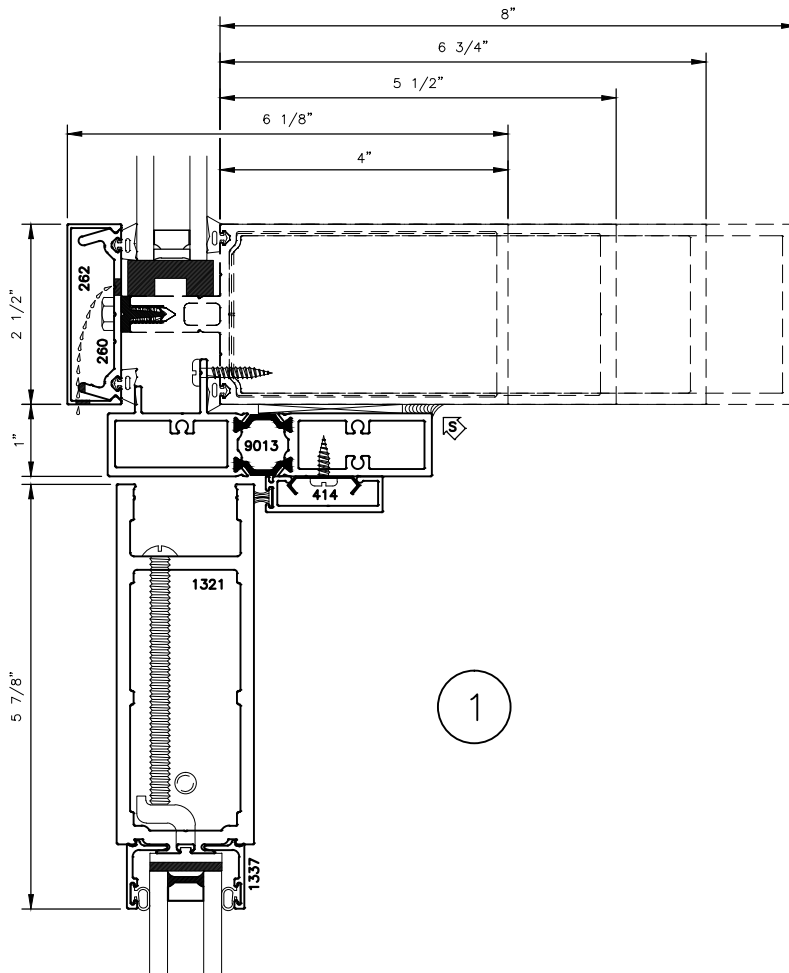

# STOREFRONT DOOR CURTAIN WALL INSERT FRAME WITH 150H SERIES (WIDE STILE) DOOR STANDARD DETAILS

# STOREFRONT DOOR CURTAIN WALL INSERT FRAME WITH 150H SERIES (WIDE STILE) DOOR STANDARD DETAILS

STANDARD SWEEP AND THRESHOLD SHOWN

# STOREFRONT DOOR CURTAIN WALL INSERT FRAME WITH 150H SERIES (WIDE STILE) DOOR STANDARD DETAILS

OPT.  
3.2

4