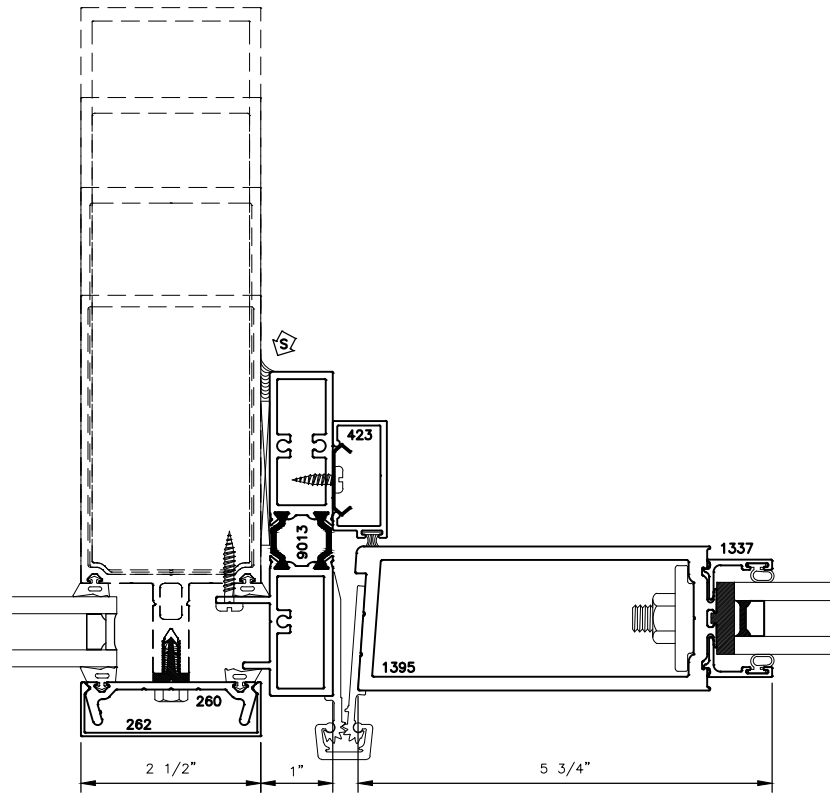

# STOREFRONT DOOR CURTAIN WALL INSERT FRAME WITH 150H SERIES (WIDE STILE) DOOR STANDARD DETAILS

# STOREFRONT DOOR CURTAIN WALL INSERT FRAME WITH 150H SERIES (WIDE STILE) DOOR STANDARD DETAILS

STANDARD SWEEP AND THRESHOLD SHOWN

# STOREFRONT DOOR CURTAIN WALL INSERT FRAME WITH 150H SERIES (WIDE STILE) DOOR STANDARD DETAILS

OPT.  
3.2

4