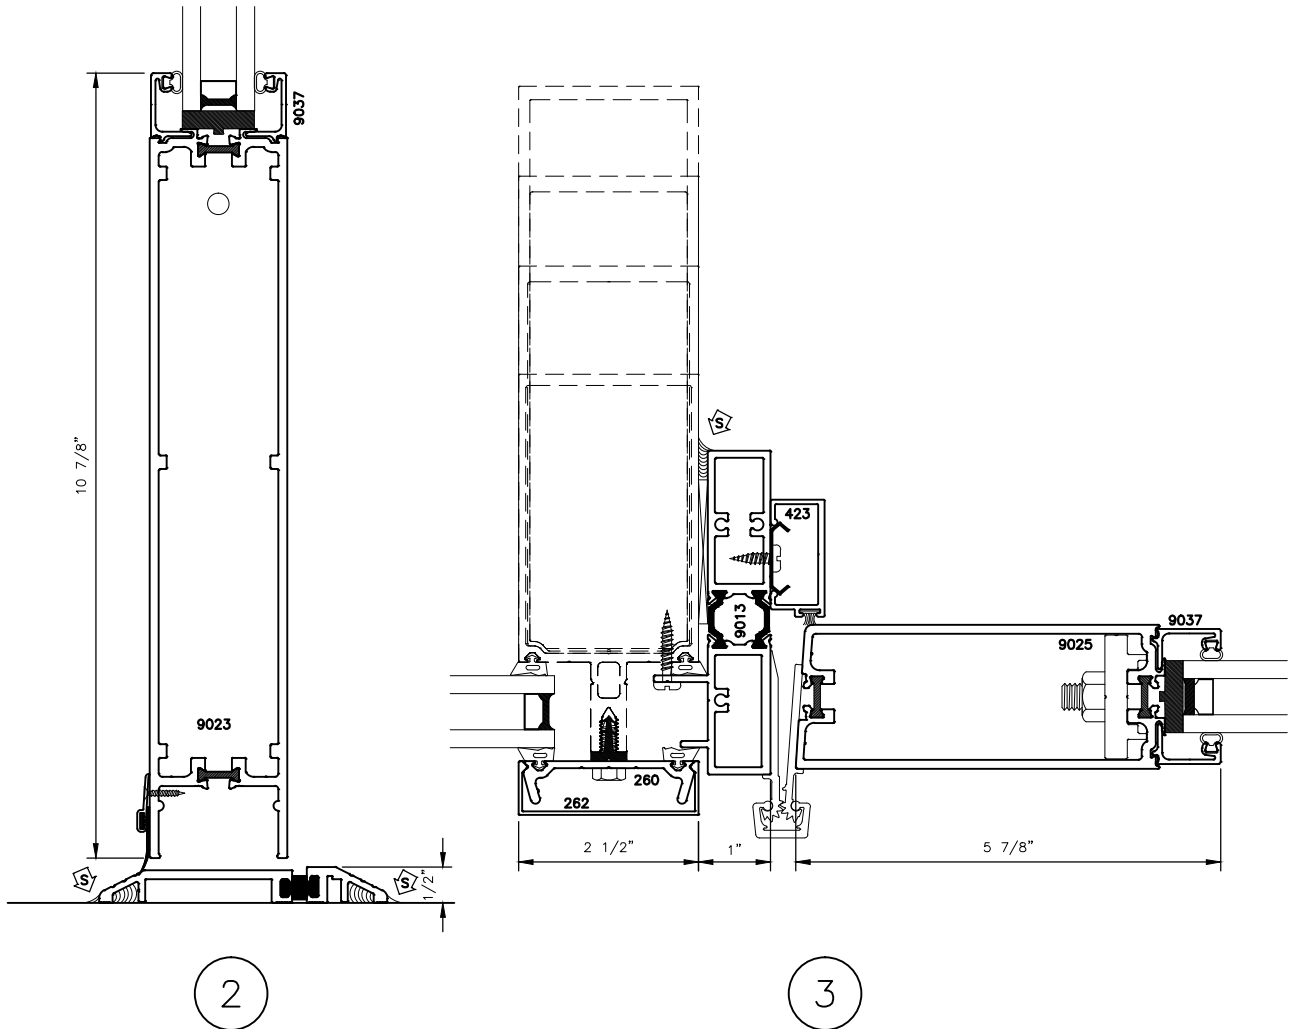

STOREFRONT DOOR CURTAIN WALL INSERT FRAME WITH 150i SERIES (WIDE STILE) DOOR STANDARD DETAILS

STOREFRONT DOOR CURTAIN WALL INSERT FRAME WITH 150i SERIES (WIDE STILE) DOOR STANDARD DETAILS

STANDARD SWEEP AND THRESHOLD SHOWN

**STOREFRONT DOOR
CURTAIN WALL INSERT FRAME
WITH 150i SERIES (WIDE STILE)
DOOR STANDARD DETAILS**

OPT.
3.1

4