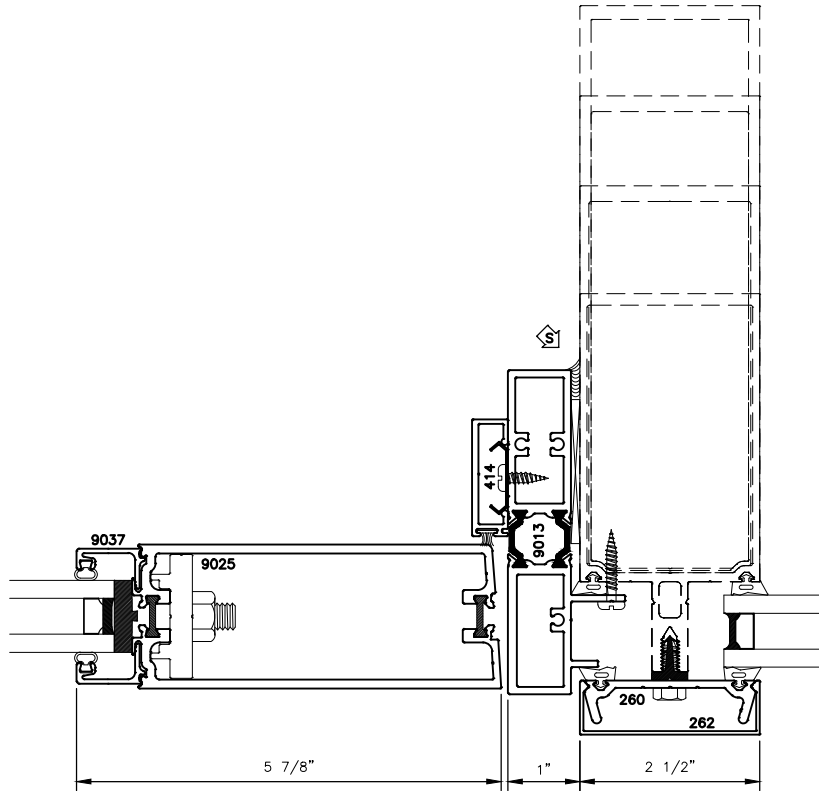

STOREFRONT DOOR CURTAIN WALL INSERT FRAME WITH 150i SERIES (WIDE STILE) DOOR STANDARD DETAILS

STOREFRONT DOOR CURTAIN WALL INSERT FRAME WITH 150i SERIES (WIDE STILE) DOOR STANDARD DETAILS

STANDARD SWEEP AND THRESHOLD SHOWN

**STOREFRONT DOOR
CURTAIN WALL INSERT FRAME
WITH 150i SERIES (WIDE STILE)
DOOR STANDARD DETAILS**

OPT.
3.1

4