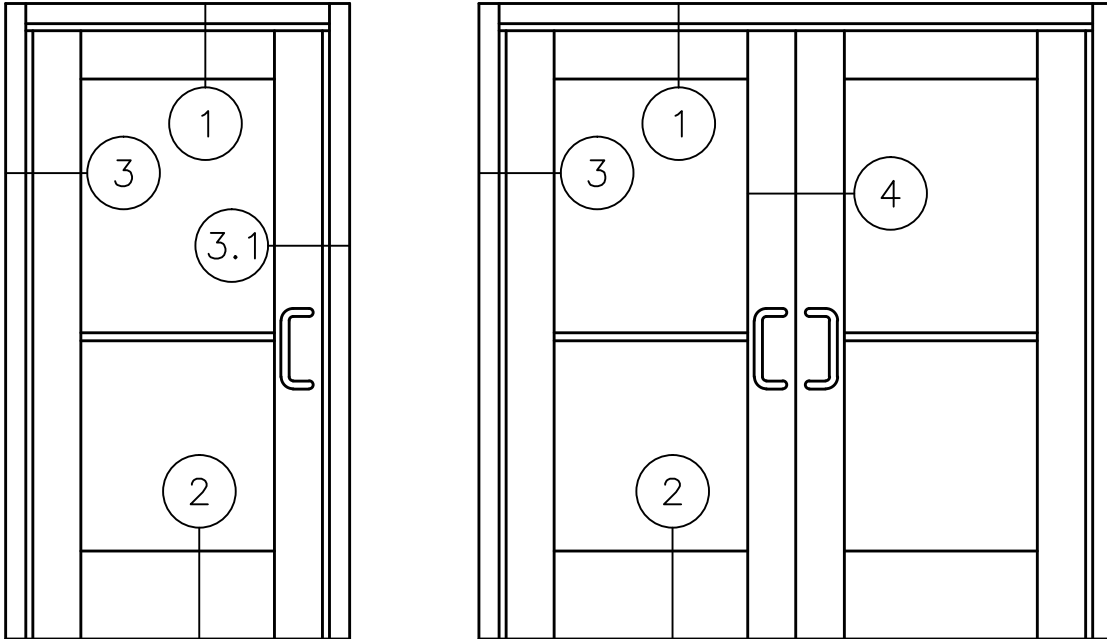

STOREFRONT DOOR CURTAIN WALL INSERT FRAME WITH 150i SERIES (WIDE STILE) DOOR STANDARD DETAILS

STOREFRONT DOOR CURTAIN WALL INSERT FRAME WITH 150i SERIES (WIDE STILE) DOOR STANDARD DETAILS

STANDARD SWEEP AND THRESHOLD SHOWN

**STOREFRONT DOOR
CURTAIN WALL INSERT FRAME
WITH 150i SERIES (WIDE STILE)
DOOR STANDARD DETAILS**

OPT.
3.1

4