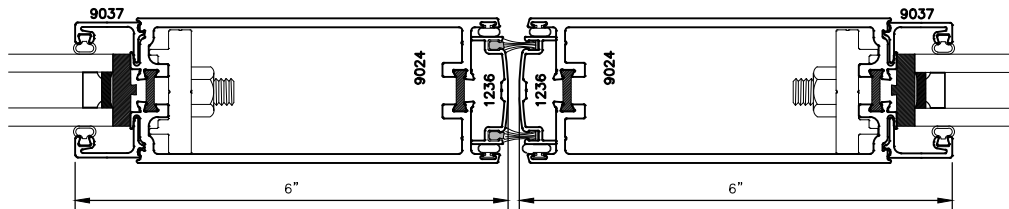

STOREFRONT DOOR CURTAIN WALL INSERT FRAME WITH 150i SERIES (WIDE STILE) DOOR STANDARD DETAILS

STOREFRONT DOOR CURTAIN WALL INSERT FRAME WITH 150i SERIES (WIDE STILE) DOOR STANDARD DETAILS

STANDARD SWEEP AND THRESHOLD SHOWN

**STOREFRONT DOOR
CURTAIN WALL INSERT FRAME
WITH 150i SERIES (WIDE STILE)
DOOR STANDARD DETAILS**

OPT.
3.1

4