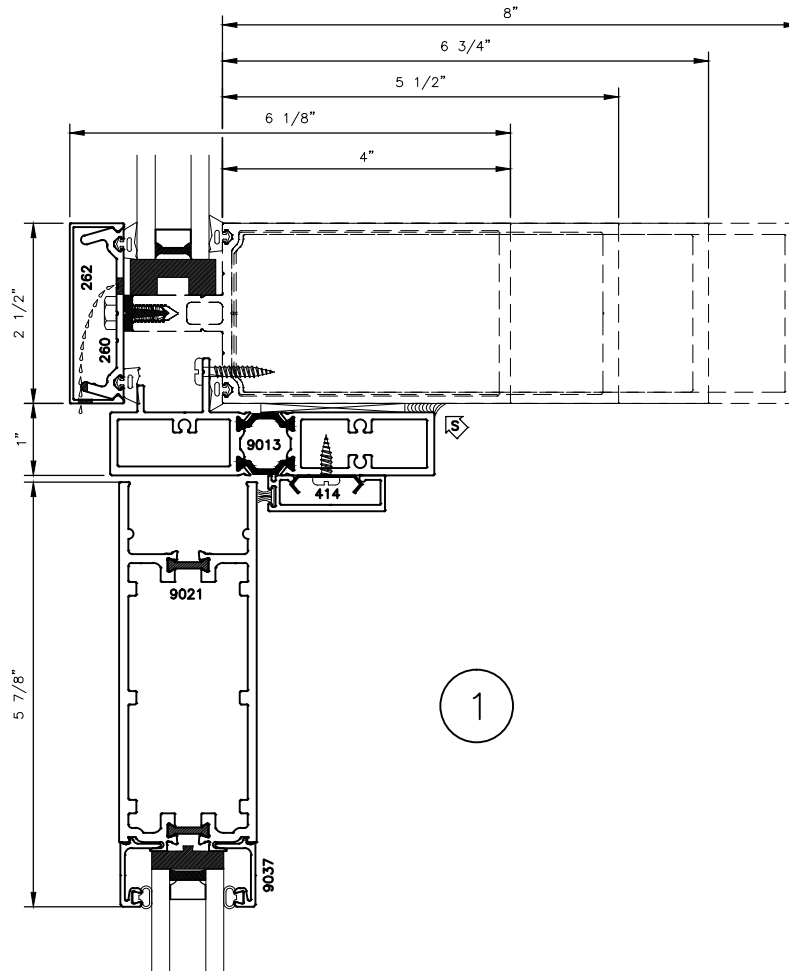

STOREFRONT DOOR CURTAIN WALL INSERT FRAME WITH 150i SERIES (WIDE STILE) DOOR STANDARD DETAILS

STOREFRONT DOOR CURTAIN WALL INSERT FRAME WITH 150i SERIES (WIDE STILE) DOOR STANDARD DETAILS

STANDARD SWEEP AND THRESHOLD SHOWN

**STOREFRONT DOOR
CURTAIN WALL INSERT FRAME
WITH 150i SERIES (WIDE STILE)
DOOR STANDARD DETAILS**

OPT.
3.1

4