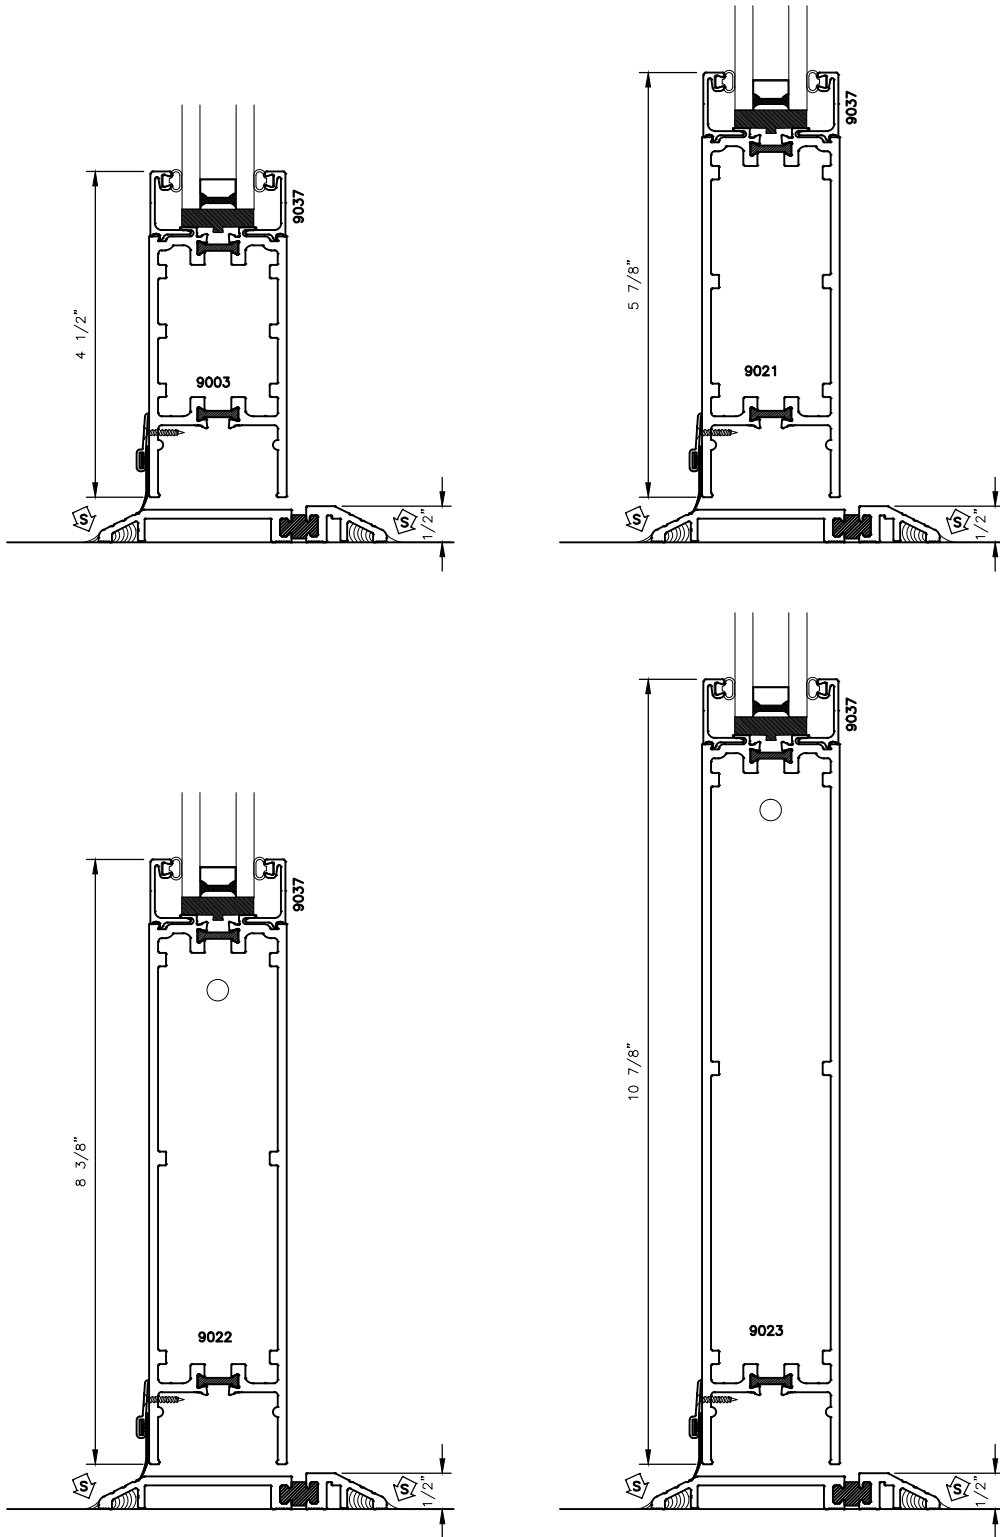

135i/150i SERIES DOOR  
BOTTOM RAIL WITH 1" GLAZING  
OPTIONAL DETAILS

STANDARD SWEEP AND THRESHOLD SHOWN