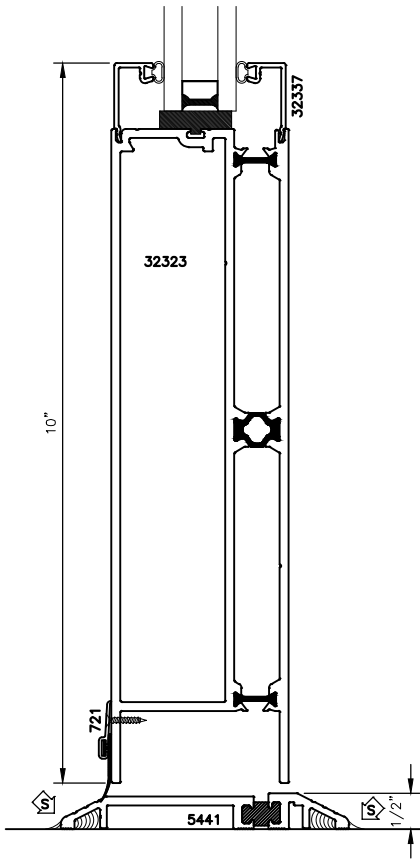

# STOREFRONT DOOR CURTAIN WALL INSERT FRAME WITH 150xpt SERIES (WIDE STILE) DOOR STANDARD DETAILS

# STOREFRONT DOOR CURTAIN WALL INSERT FRAME WITH 150xpt SERIES (WIDE STILE) DOOR STANDARD DETAILS

2

3

# STOREFRONT DOOR CURTAIN WALL INSERT FRAME WITH 150xpt SERIES (WIDE STILE) DOOR STANDARD DETAILS

OPT.  
3.1

4