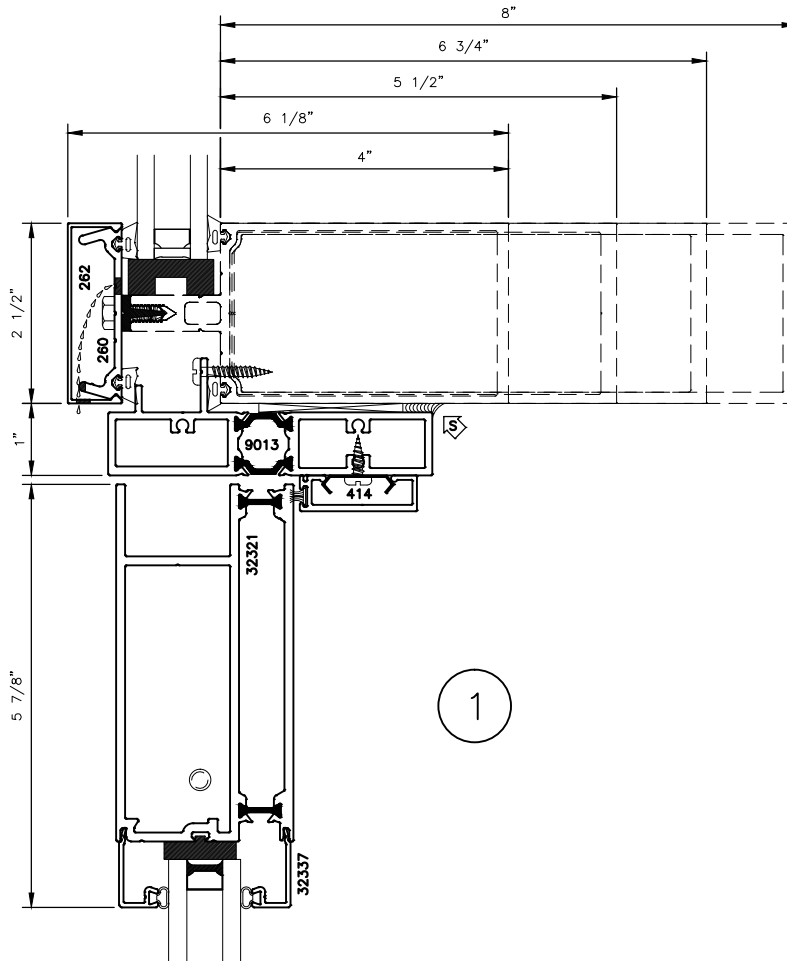

# STOREFRONT DOOR CURTAIN WALL INSERT FRAME WITH 150xpt SERIES (WIDE STILE) DOOR STANDARD DETAILS

# STOREFRONT DOOR CURTAIN WALL INSERT FRAME WITH 150xpt SERIES (WIDE STILE) DOOR STANDARD DETAILS

2

3

# STOREFRONT DOOR CURTAIN WALL INSERT FRAME WITH 150xpt SERIES (WIDE STILE) DOOR STANDARD DETAILS

OPT.  
3.1

4