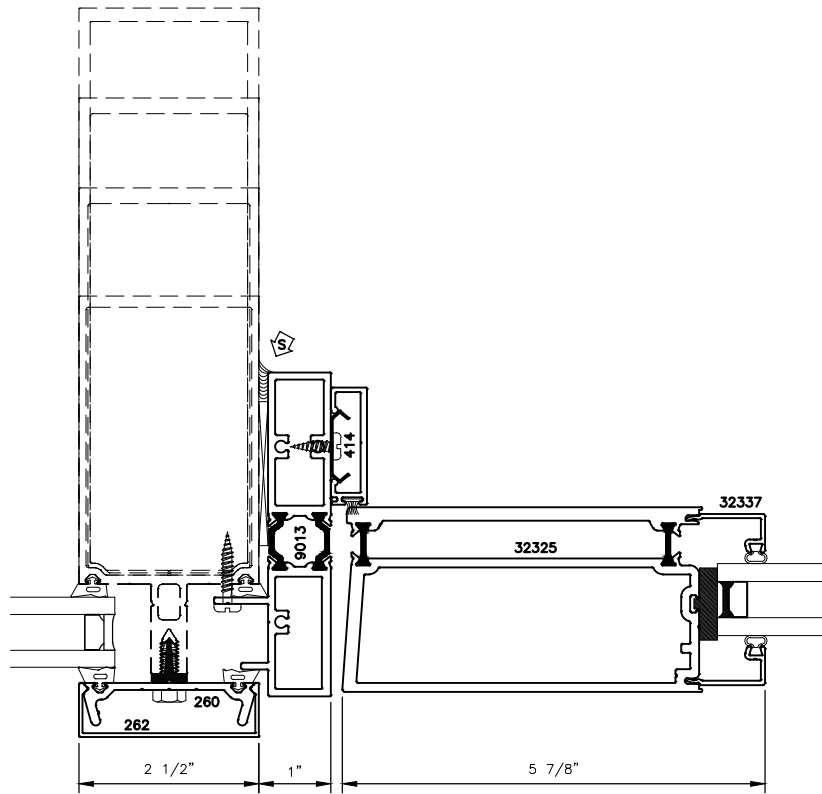

# STOREFRONT DOOR CURTAIN WALL INSERT FRAME WITH 150xpt SERIES (WIDE STILE) DOOR STANDARD DETAILS

# STOREFRONT DOOR CURTAIN WALL INSERT FRAME WITH 150xpt SERIES (WIDE STILE) DOOR STANDARD DETAILS

2

3

# STOREFRONT DOOR CURTAIN WALL INSERT FRAME WITH 150xpt SERIES (WIDE STILE) DOOR STANDARD DETAILS

OPT.  
3.1

4