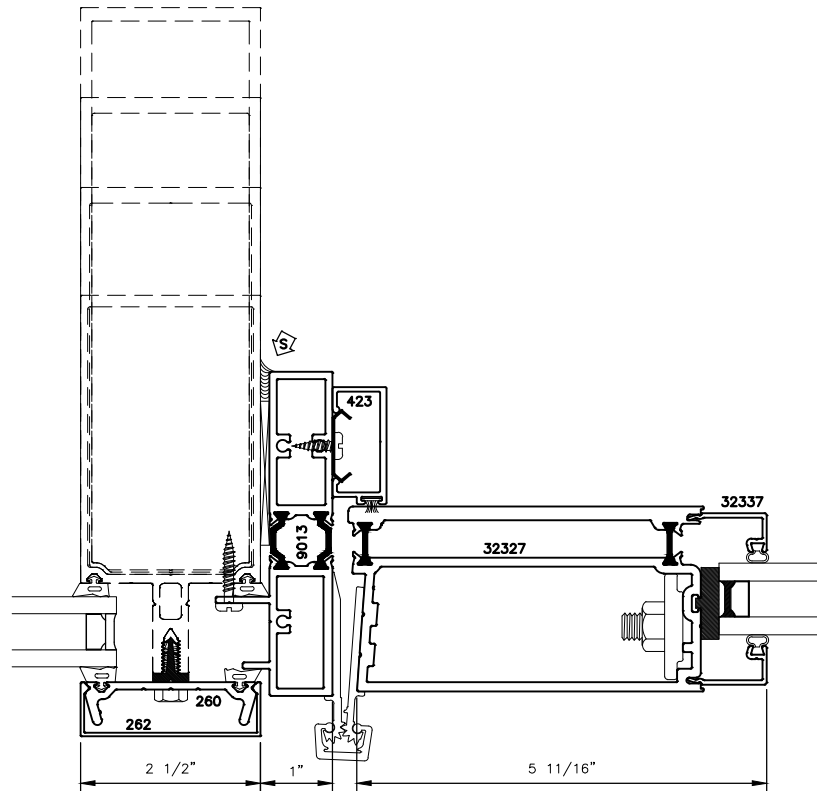

# STOREFRONT DOOR CURTAIN WALL INSERT FRAME WITH 150xpt SERIES (WIDE STILE) DOOR STANDARD DETAILS

# STOREFRONT DOOR CURTAIN WALL INSERT FRAME WITH 150xpt SERIES (WIDE STILE) DOOR STANDARD DETAILS

2

3

# STOREFRONT DOOR CURTAIN WALL INSERT FRAME WITH 150xpt SERIES (WIDE STILE) DOOR STANDARD DETAILS

OPT.  
3.1

4