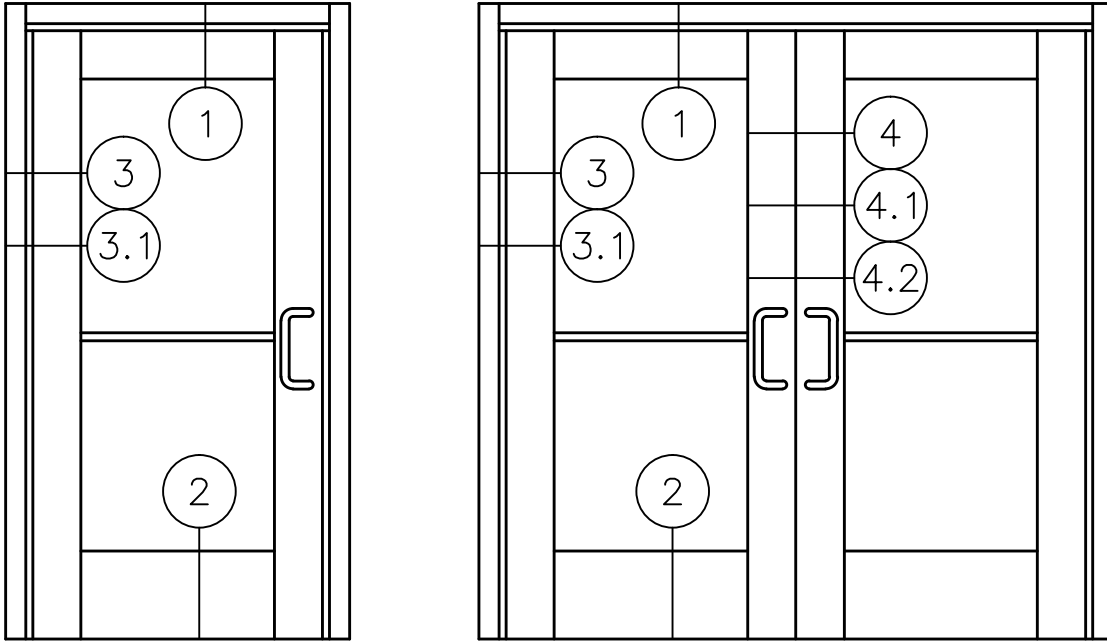

# STOREFRONT DOOR CURTAIN WALL INSERT FRAME WITH 150xpt SERIES (WIDE STILE) DOOR STANDARD DETAILS

# STOREFRONT DOOR CURTAIN WALL INSERT FRAME WITH 150xpt SERIES (WIDE STILE) DOOR STANDARD DETAILS

2

3

# STOREFRONT DOOR CURTAIN WALL INSERT FRAME WITH 150xpt SERIES (WIDE STILE) DOOR STANDARD DETAILS

OPT.  
3.1

4