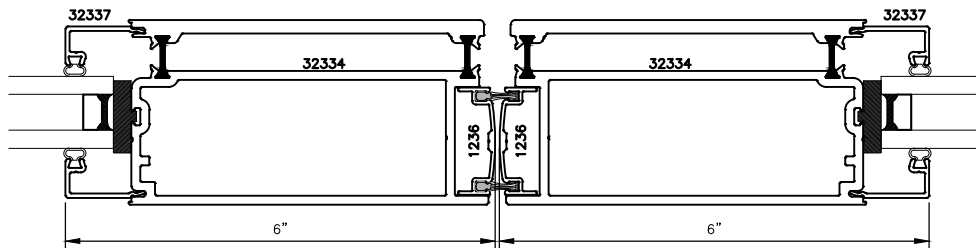

# STOREFRONT DOOR CURTAIN WALL INSERT FRAME WITH 150xpt SERIES (WIDE STILE) DOOR STANDARD DETAILS

# STOREFRONT DOOR CURTAIN WALL INSERT FRAME WITH 150xpt SERIES (WIDE STILE) DOOR STANDARD DETAILS

2

3

# STOREFRONT DOOR CURTAIN WALL INSERT FRAME WITH 150xpt SERIES (WIDE STILE) DOOR STANDARD DETAILS

OPT.  
3.1

4