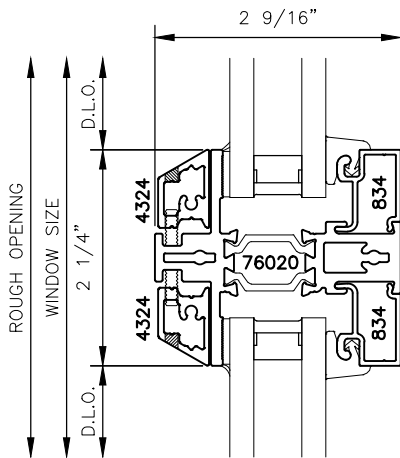

2727i-GO SERIES

2 3/4" SERIES PROJECTED & FIXED WINDOW SYSTEM GRID OPTION DETAILS

2727i-GO SERIES

2 3/4" SERIES PROJECTED & FIXED WINDOW SYSTEM GRID OPTION DETAILS

2727i-GO SERIES

2 3/4" SERIES PROJECTED & FIXED WINDOW SYSTEM GRID OPTION DETAILS