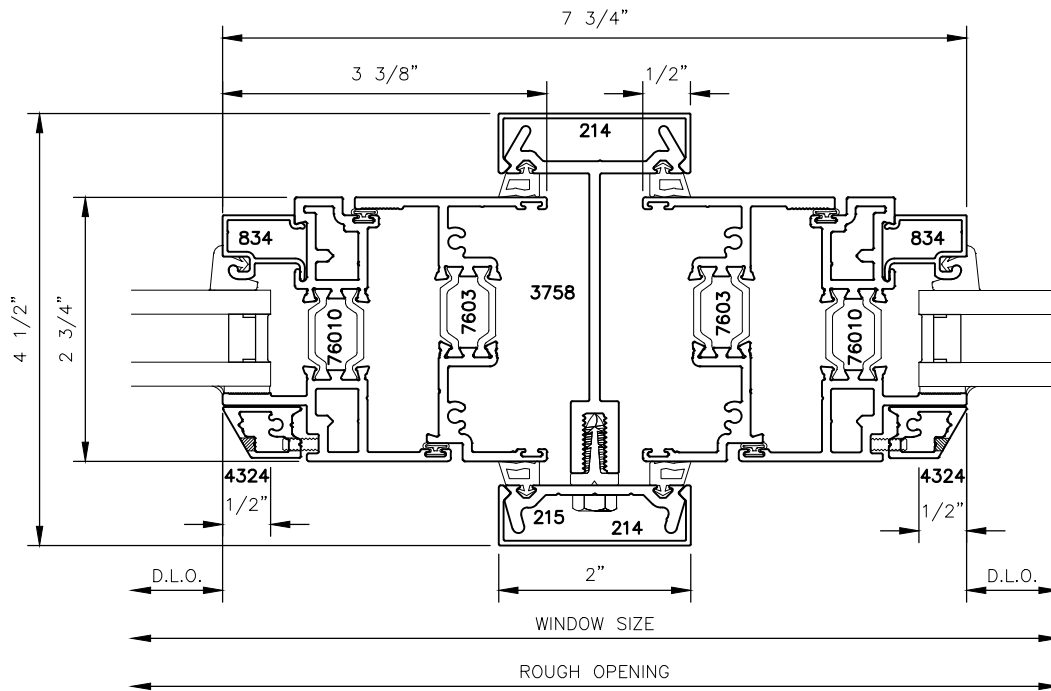

2727i-GO SERIES

2 3/4" SERIES PROJECTED & FIXED WINDOW SYSTEM GRID OPTION DETAILS

2727i-GO SERIES

2 3/4" SERIES PROJECTED & FIXED WINDOW SYSTEM GRID OPTION DETAILS

2727i-GO SERIES

2 3/4" SERIES PROJECTED & FIXED WINDOW SYSTEM GRID OPTION DETAILS