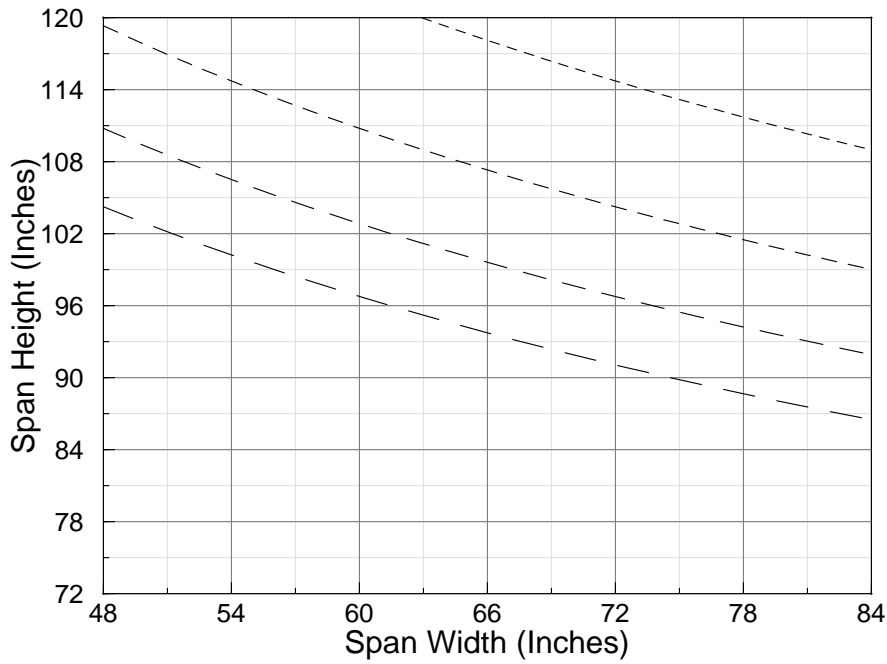

Windload Chart for 9810/958 3 Piece Mullion

- 15 PSF
- 20 PSF
- 25 PSF
- 30 PSF

All Calcula

MANKO
WINDOW SYSTEMS, INC.

PHONE 785/776-9643 800/642-1488 FAX 785/776-9644
800 HAYES DRIVE MANHATTAN, KS 66502