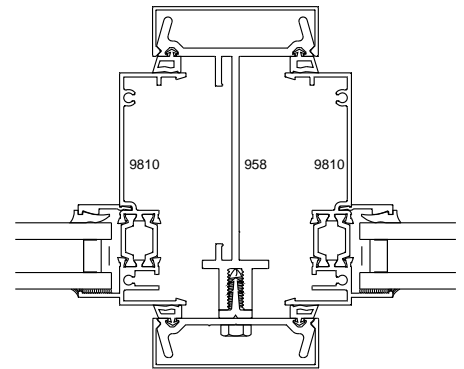

Windload Chart for 9810/958 3 Piece Mullion

- 15 PSF
- 20 PSF
- 25 PSF
- 30 PSF

All Calcula

MANKO
WINDOW SYSTEMS, INC.

PHONE 785/776-9643 800/642-1488 FAX 785/776-9644
800 HAYES DRIVE MANHATTAN, KS 66502