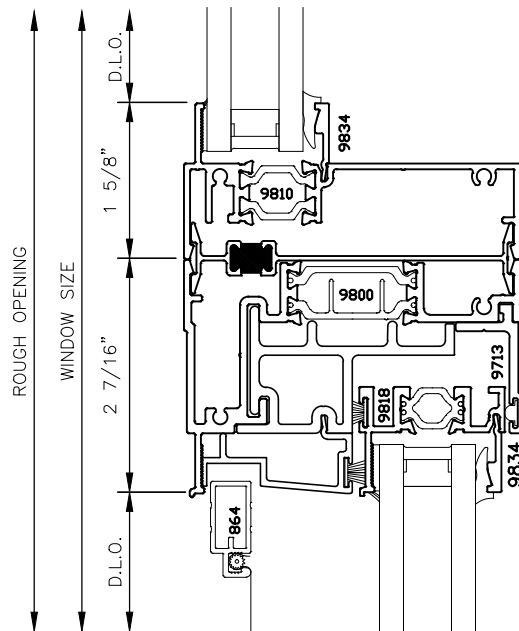

# 3 1/2" SERIES HORIZONTAL 2135xpt SLIDING & FIXED WINDOW SYSTEM STANDARD DETAILS

2135xpt

3 1/2" SERIES HORIZONTAL  
SLIDING & FIXED WINDOW SYSTEM  
STANDARD DETAILS

3

5

4

6

# 3 1/2" SERIES HORIZONTAL 2135xpt SLIDING & FIXED WINDOW SYSTEM STANDARD DETAILS

7

8

9

10

# 3 1/2" SERIES HORIZONTAL 2135xpt SLIDING & FIXED WINDOW SYSTEM STANDARD DETAILS

11

12

13

2135xpt

3 1/2" SERIES HORIZONTAL  
SLIDING & FIXED WINDOW SYSTEM  
STANDARD DETAILS

14