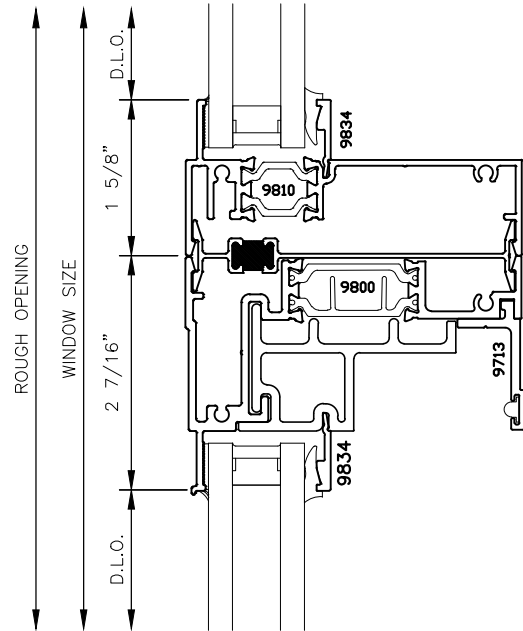

# 3 1/2" SERIES HORIZONTAL 2135xpt SLIDING & FIXED WINDOW SYSTEM STANDARD DETAILS

2135xpt

3 1/2" SERIES HORIZONTAL  
SLIDING & FIXED WINDOW SYSTEM  
STANDARD DETAILS

3

5

4

6

# 3 1/2" SERIES HORIZONTAL 2135xpt SLIDING & FIXED WINDOW SYSTEM STANDARD DETAILS

7

8

9

10

# 3 1/2" SERIES HORIZONTAL 2135xpt SLIDING & FIXED WINDOW SYSTEM STANDARD DETAILS

11

12

13

2135xpt

3 1/2" SERIES HORIZONTAL  
SLIDING & FIXED WINDOW SYSTEM  
STANDARD DETAILS

14