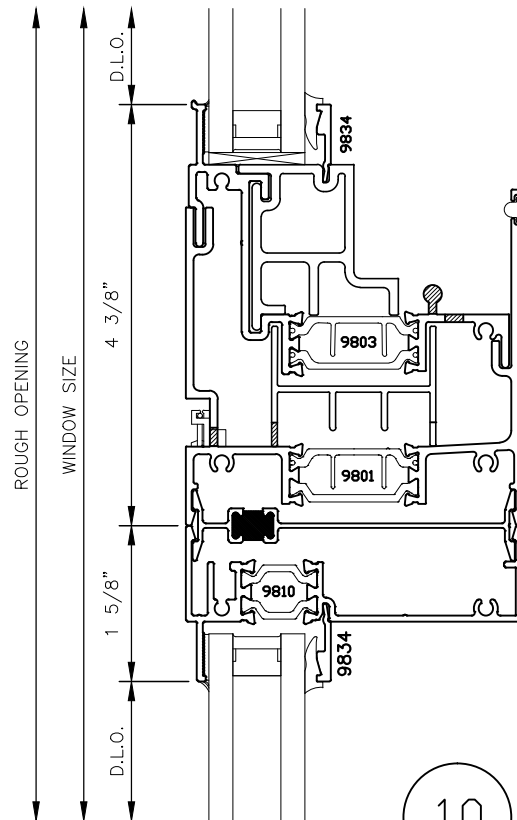

# 3 1/2" SERIES HORIZONTAL 2135xpt SLIDING & FIXED WINDOW SYSTEM STANDARD DETAILS

2135xpt

3 1/2" SERIES HORIZONTAL  
SLIDING & FIXED WINDOW SYSTEM  
STANDARD DETAILS

3

5

4

6

# 3 1/2" SERIES HORIZONTAL 2135xpt SLIDING & FIXED WINDOW SYSTEM STANDARD DETAILS

7

8

9

10

# 3 1/2" SERIES HORIZONTAL 2135xpt SLIDING & FIXED WINDOW SYSTEM STANDARD DETAILS

11

12

13

2135xpt

3 1/2" SERIES HORIZONTAL  
SLIDING & FIXED WINDOW SYSTEM  
STANDARD DETAILS

14