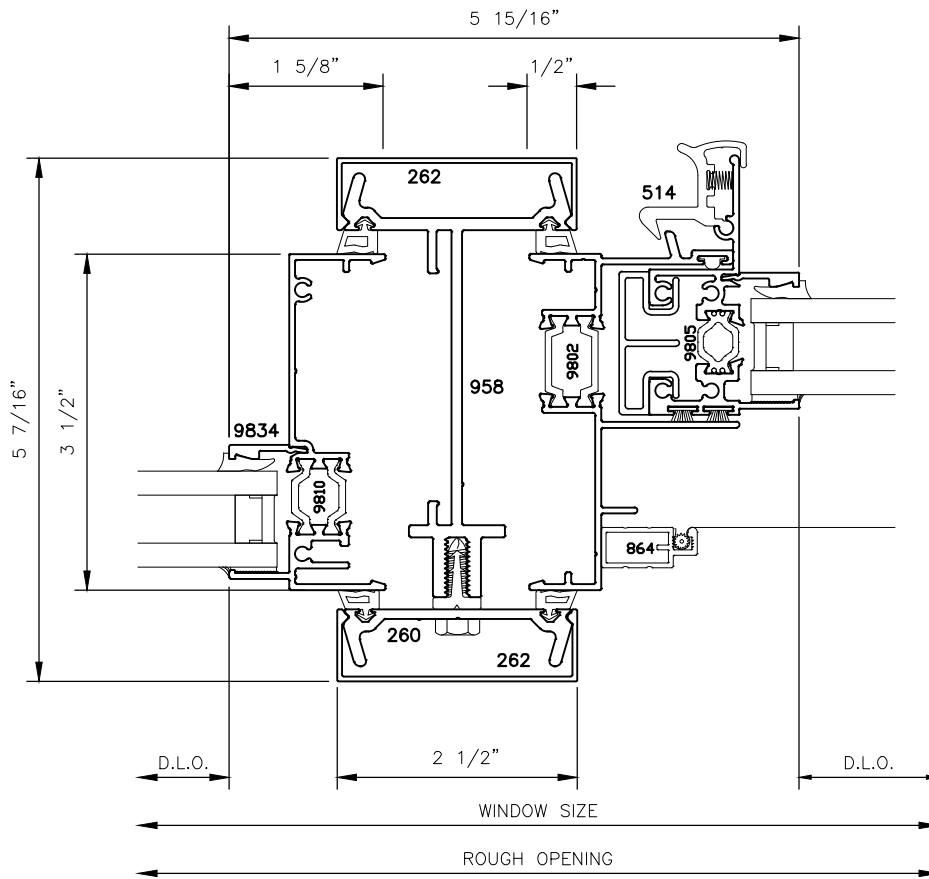

# 3 1/2" SERIES HORIZONTAL 2135xpt SLIDING & FIXED WINDOW SYSTEM STANDARD DETAILS

7

8

9

10

# 3 1/2" SERIES HORIZONTAL 2135xpt SLIDING & FIXED WINDOW SYSTEM STANDARD DETAILS

11

12

13

2135xpt

3 1/2" SERIES HORIZONTAL  
SLIDING & FIXED WINDOW SYSTEM  
STANDARD DETAILS

14