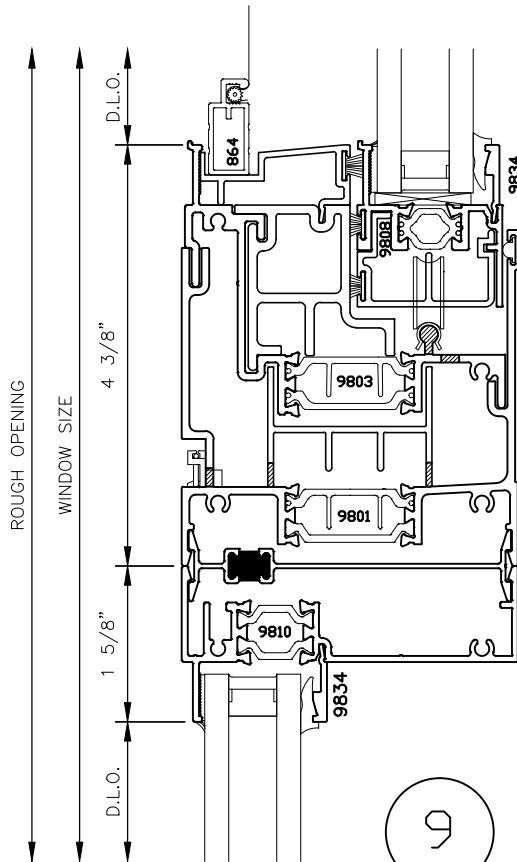

# 3 1/2" SERIES HORIZONTAL 2135xpt SLIDING & FIXED WINDOW SYSTEM STANDARD DETAILS

2135xpt

3 1/2" SERIES HORIZONTAL  
SLIDING & FIXED WINDOW SYSTEM  
STANDARD DETAILS

3

5

4

6

# 3 1/2" SERIES HORIZONTAL 2135xpt SLIDING & FIXED WINDOW SYSTEM STANDARD DETAILS

7

8

9

10

# 3 1/2" SERIES HORIZONTAL 2135xpt SLIDING & FIXED WINDOW SYSTEM STANDARD DETAILS

11

12

13

2135xpt

3 1/2" SERIES HORIZONTAL  
SLIDING & FIXED WINDOW SYSTEM  
STANDARD DETAILS

14