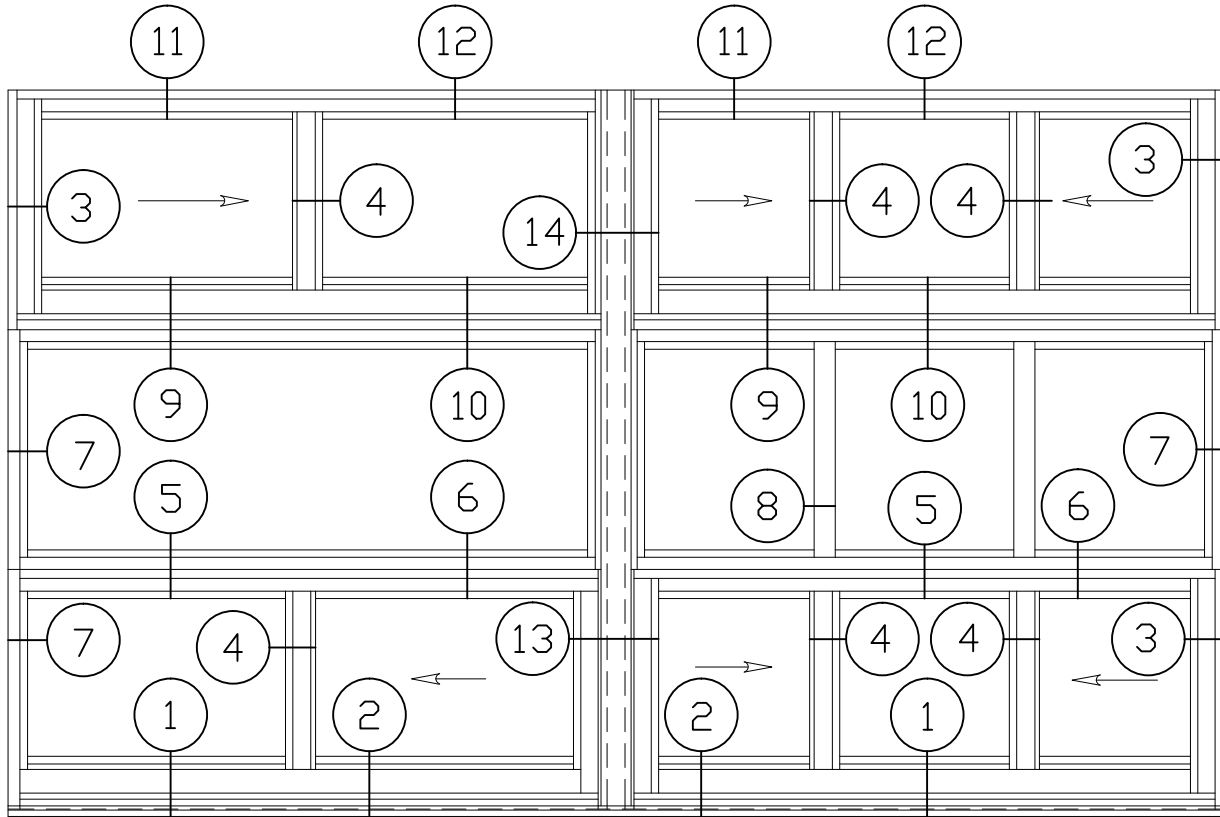

# 3 1/2" SERIES HORIZONTAL 2135xpt SLIDING & FIXED WINDOW SYSTEM STANDARD DETAILS

2135xpt

3 1/2" SERIES HORIZONTAL  
SLIDING & FIXED WINDOW SYSTEM  
STANDARD DETAILS

3

5

4

6

# 3 1/2" SERIES HORIZONTAL 2135xpt SLIDING & FIXED WINDOW SYSTEM STANDARD DETAILS

7

8

9

10

# 3 1/2" SERIES HORIZONTAL 2135xpt SLIDING & FIXED WINDOW SYSTEM STANDARD DETAILS

11

12

13

2135xpt

3 1/2" SERIES HORIZONTAL  
SLIDING & FIXED WINDOW SYSTEM  
STANDARD DETAILS

14