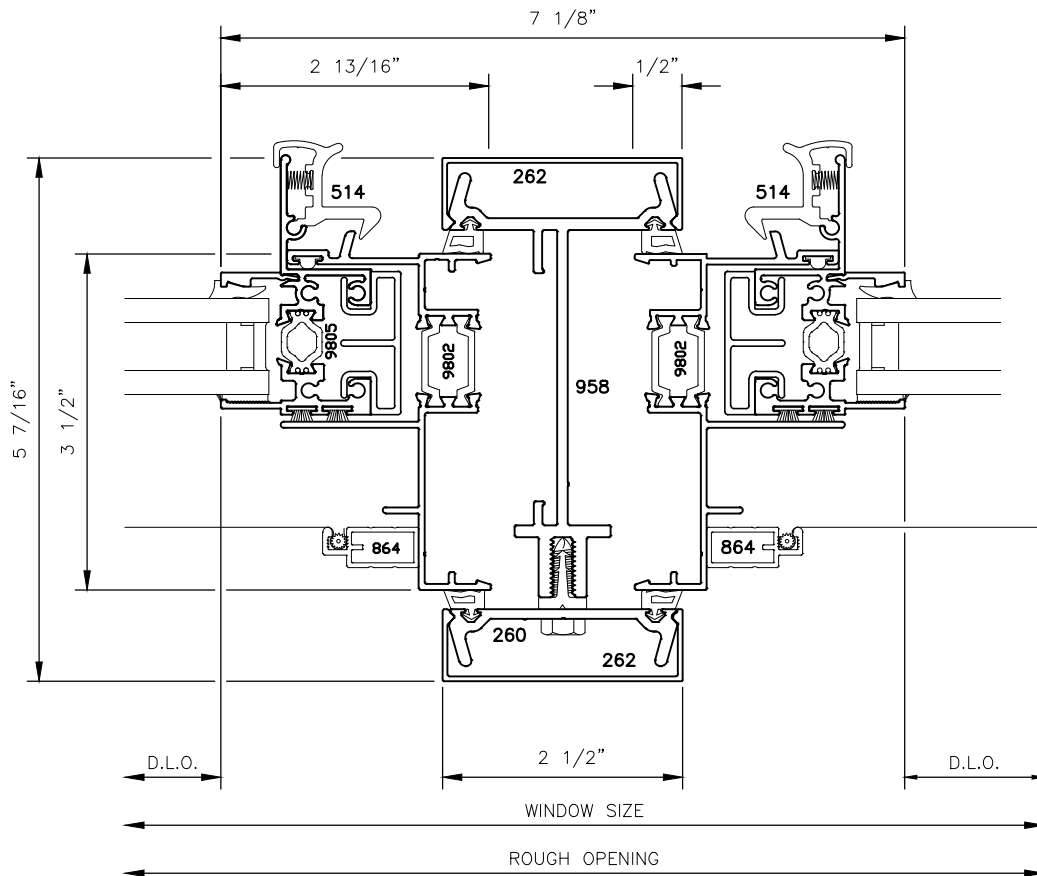

# 3 1/2" SERIES HORIZONTAL 2135xpt SLIDING & FIXED WINDOW SYSTEM STANDARD DETAILS

7

8

9

10

# 3 1/2" SERIES HORIZONTAL 2135xpt SLIDING & FIXED WINDOW SYSTEM STANDARD DETAILS

11

12

13

2135xpt

3 1/2" SERIES HORIZONTAL  
SLIDING & FIXED WINDOW SYSTEM  
STANDARD DETAILS

14