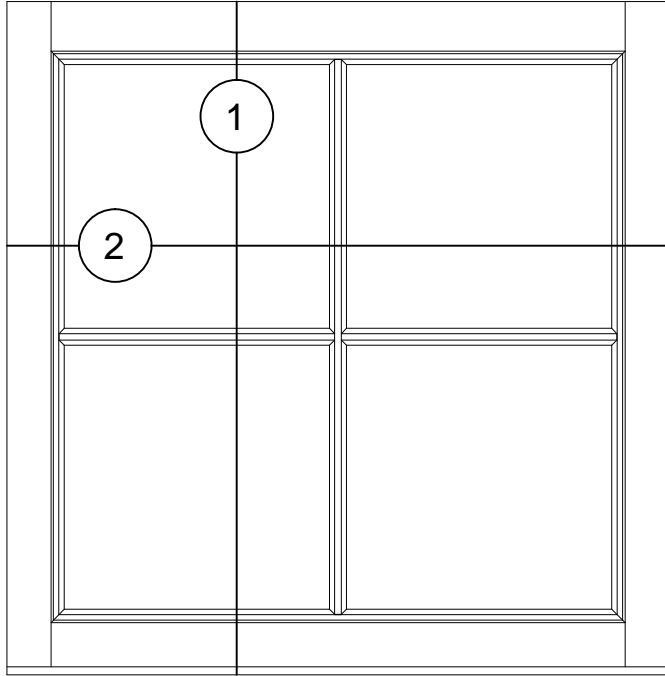

MANKO

2" X 4 1/2" CENTER GLAZED 2450CG THERMALLY BROKEN STOREFRONT GRID OPTION DETAILS

* MINIMUM RECOMMENDED FOR THERMAL ISOLATION.
INCREASE AS REQUIRED TO COMPLY WITH SEALANT
MANUFACTURERS' INSTRUCTIONS