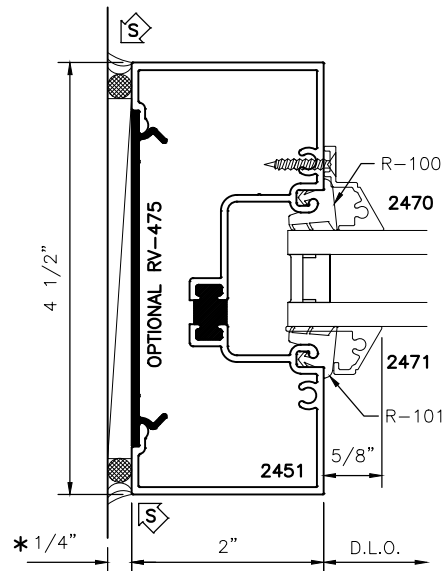

MANKO

2" X 4 1/2" CENTER GLAZED 2450CG THERMALLY BROKEN STOREFRONT GRID OPTION DETAILS

* MINIMUM RECOMMENDED FOR THERMAL ISOLATION.
INCREASE AS REQUIRED TO COMPLY WITH SEALANT
MANUFACTURERS' INSTRUCTIONS