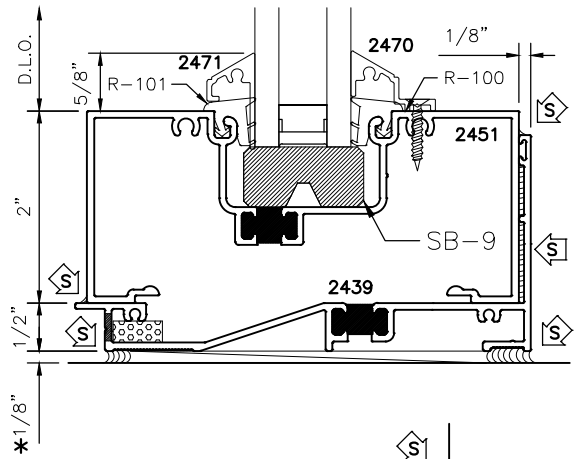

MANKO

2" X 4 1/2" CENTER GLAZED 2450CG THERMALLY BROKEN STOREFRONT GRID OPTION DETAILS

* MINIMUM RECOMMENDED FOR THERMAL ISOLATION.
INCREASE AS REQUIRED TO COMPLY WITH SEALANT
MANUFACTURERS' INSTRUCTIONS