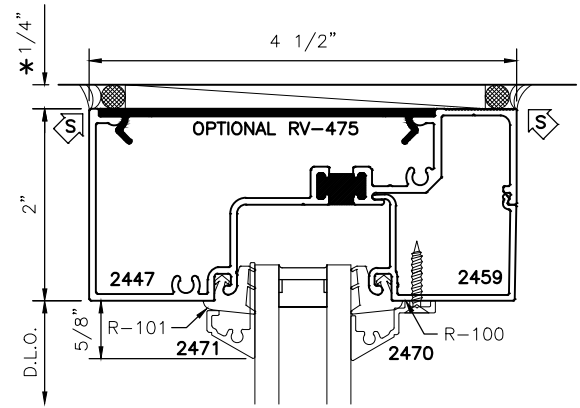

MANKO

2" X 4 1/2" CENTER GLAZED 2450CG THERMALLY BROKEN STOREFRONT GRID OPTION DETAILS

* MINIMUM RECOMMENDED FOR THERMAL ISOLATION.
INCREASE AS REQUIRED TO COMPLY WITH SEALANT
MANUFACTURERS' INSTRUCTIONS