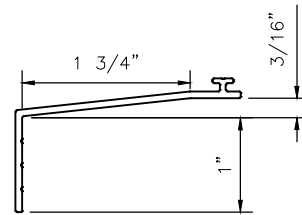

**3100i  
SERIES**

**3 1/4" SERIES HISTORICAL  
WINDOW SYSTEM  
SILL STARTER WITH EXTENSION**

87050

1650

1651

1652

1653

1654