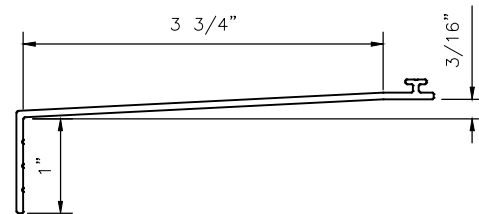

**3100i  
SERIES**

**3 1/4" SERIES HISTORICAL  
WINDOW SYSTEM  
SILL STARTER WITH EXTENSION**

87050

1650

1651

1652

1653

1654