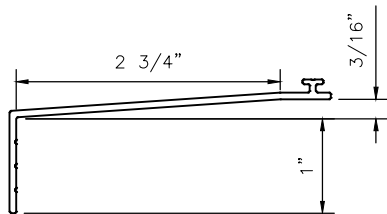

**3100i  
SERIES**

**3 1/4" SERIES HISTORICAL  
WINDOW SYSTEM  
SILL STARTER WITH EXTENSION**

87050

1650

1651

1652

1653

1654