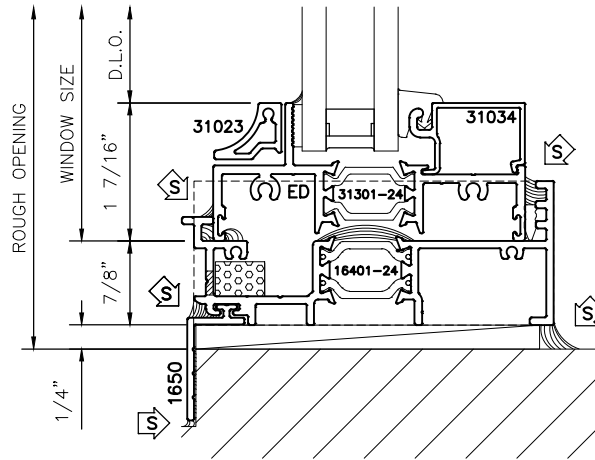

**3100i  
SERIES**

**3 1/4" SERIES HISTORICAL  
WINDOW SYSTEM  
SILL STARTER WITH EXTENSION**

87050

1650

1651

1652

1653

1654