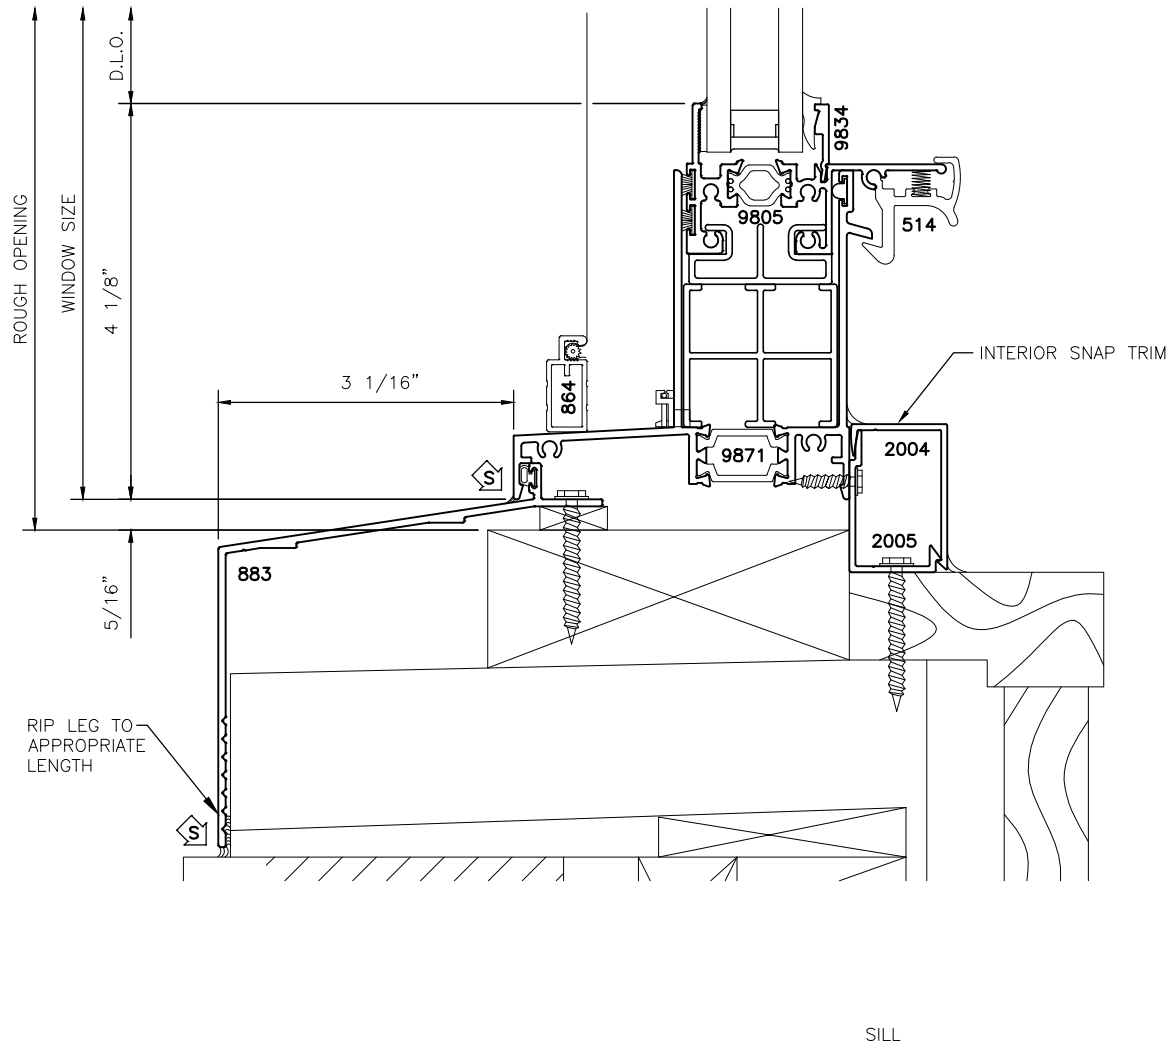

3135xpt

3 1/2" SERIES HUNG & FIXED WINDOW SYSTEM  
PANNING & TRIM DETAILS

3135xpt

3 1/2" SERIES HUNG & FIXED WINDOW SYSTEM  
PANNING & TRIM DETAILS

3135xpt

3 1/2" SERIES HUNG & FIXED  
WINDOW SYSTEM  
PANNING & TRIM DETAILS

3135xpt

# 3 1/2" SERIES HUNG & FIXED WINDOW SYSTEM PANNING & TRIM DETAILS