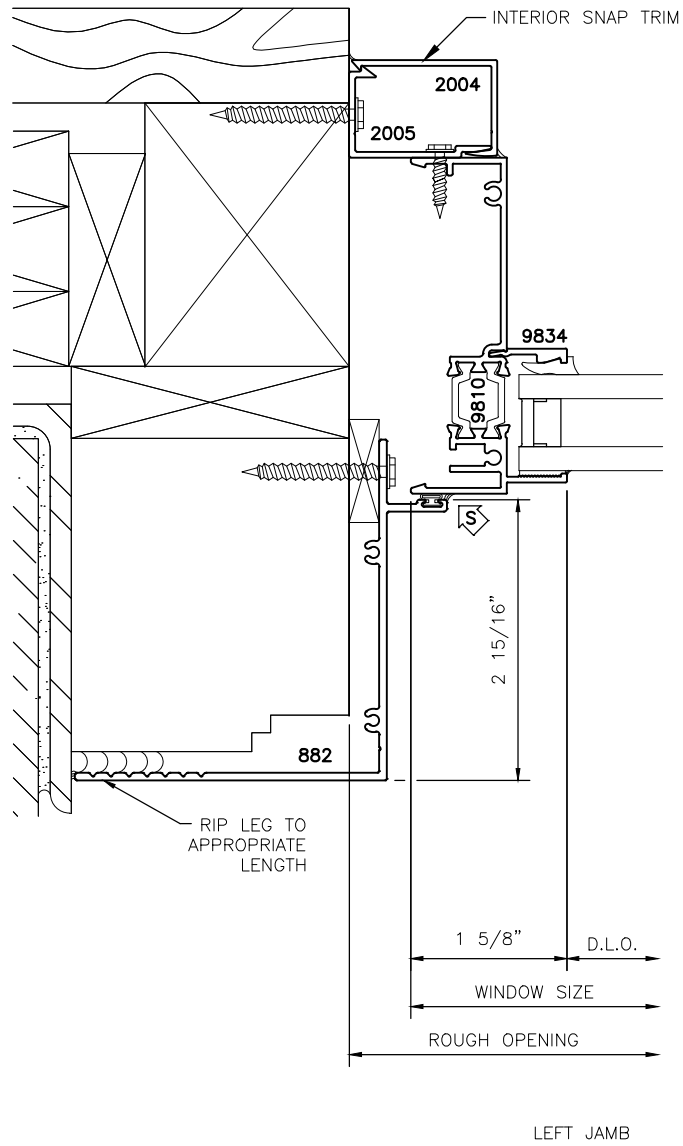

3135xpt

3 1/2" SERIES HUNG & FIXED WINDOW SYSTEM  
PANNING & TRIM DETAILS

3135xpt

3 1/2" SERIES HUNG & FIXED WINDOW SYSTEM  
PANNING & TRIM DETAILS

3135xpt

3 1/2" SERIES HUNG & FIXED  
WINDOW SYSTEM  
PANNING & TRIM DETAILS

3135xpt

# 3 1/2" SERIES HUNG & FIXED WINDOW SYSTEM PANNING & TRIM DETAILS