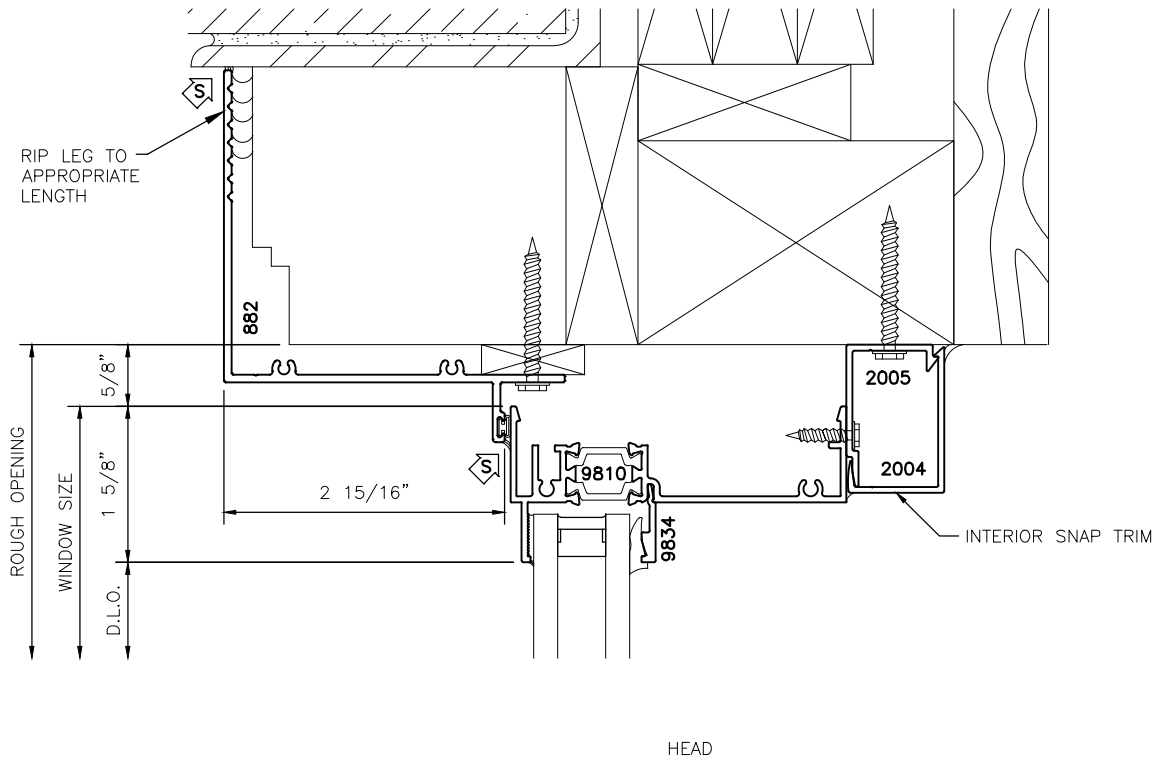

3135xpt

3 1/2" SERIES HUNG & FIXED WINDOW SYSTEM  
PANNING & TRIM DETAILS

3135xpt

3 1/2" SERIES HUNG & FIXED WINDOW SYSTEM  
PANNING & TRIM DETAILS

3135xpt

3 1/2" SERIES HUNG & FIXED  
WINDOW SYSTEM  
PANNING & TRIM DETAILS

3135xpt

# 3 1/2" SERIES HUNG & FIXED WINDOW SYSTEM PANNING & TRIM DETAILS