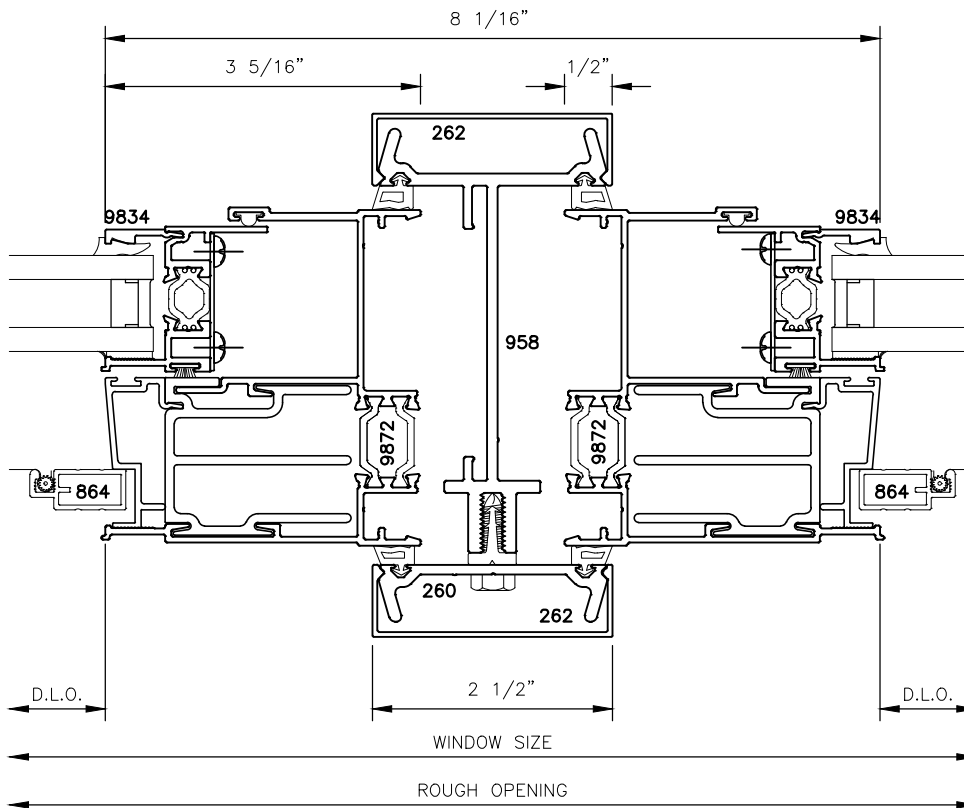

3135xpt

# 3 1/2" SERIES HUNG & FIXED WINDOW SYSTEM VERTICAL MULLION DETAILS

3135xpt

3 1/2" SERIES HUNG & FIXED  
WINDOW SYSTEM  
VERTICAL MULLION DETAILS