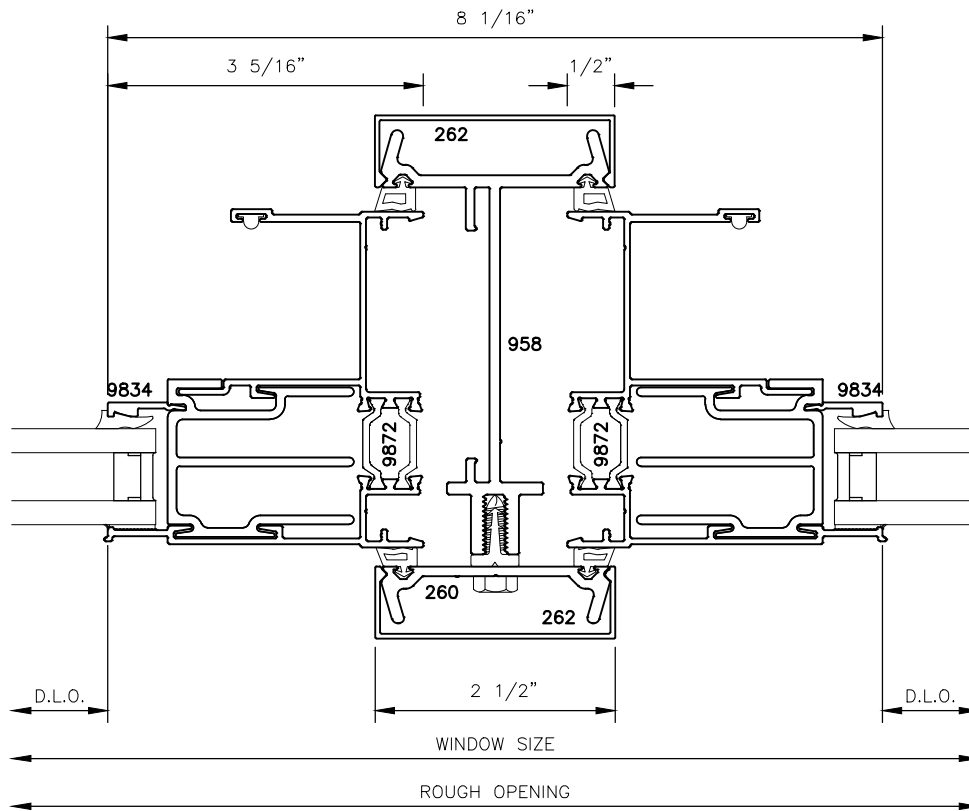

3135xpt

# 3 1/2" SERIES HUNG & FIXED WINDOW SYSTEM VERTICAL MULLION DETAILS

3135xpt

3 1/2" SERIES HUNG & FIXED  
WINDOW SYSTEM  
VERTICAL MULLION DETAILS