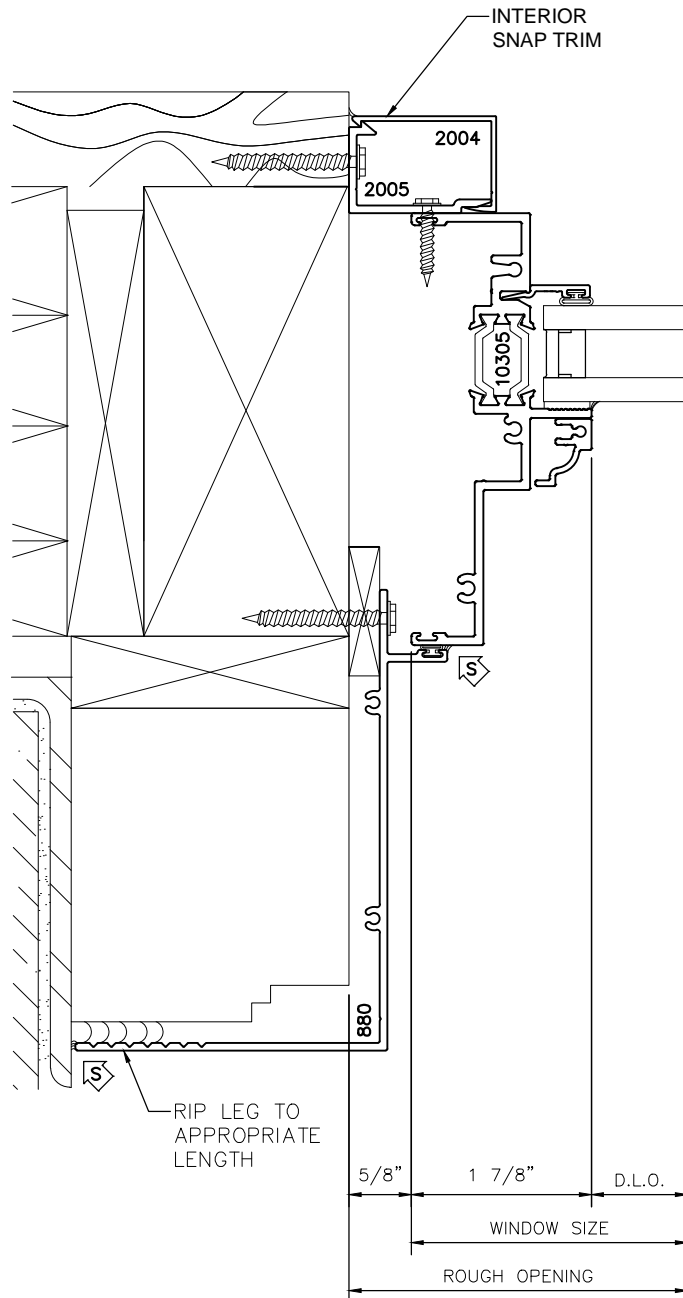

3345i
SERIES

4 1/2" SERIES HISTORICAL OFFSET FIXED WINDOW SYSTEM PANNING-TRIM DETAILS

3345i
SERIES

4 1/2" SERIES HISTORICAL OFFSET FIXED WINDOW SYSTEM PANNING-TRIM DETAILS

LEFT JAMB

3345i
SERIES

4 1/2" SERIES HISTORICAL OFFSET FIXED WINDOW SYSTEM PANNING-TRIM DETAILS

RIGHT & LEFT JAMB
W/ TRIM