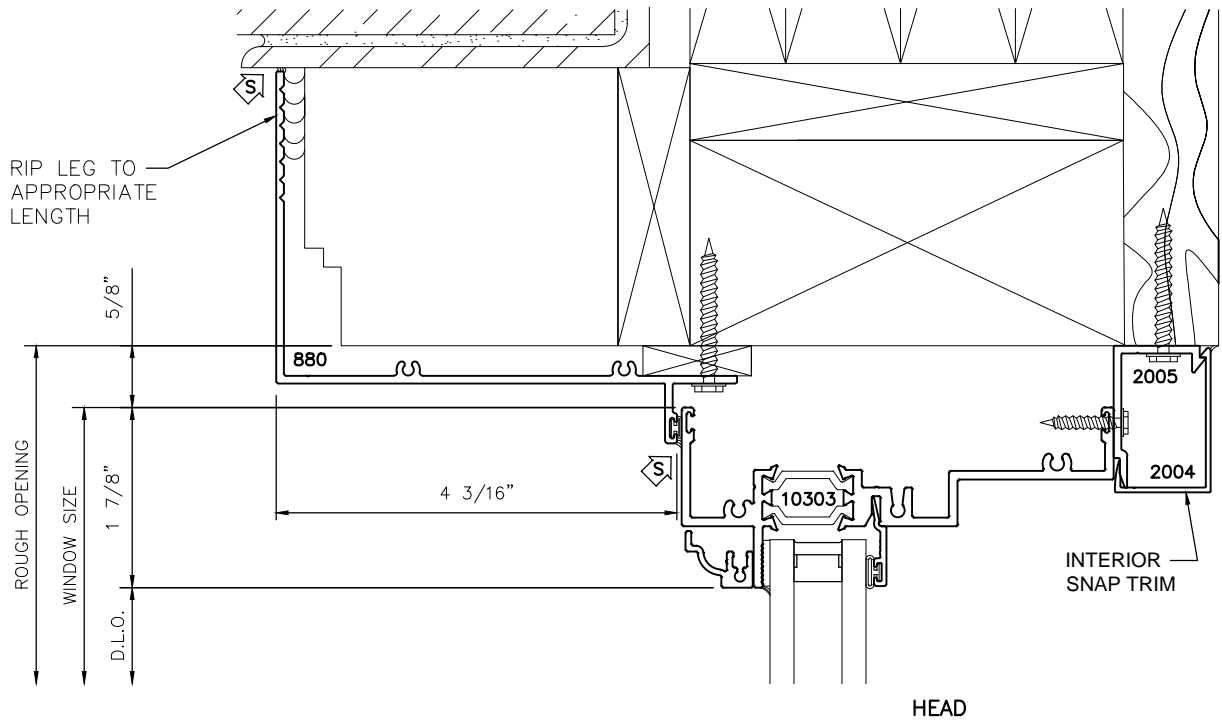

3345i
SERIES

4 1/2" SERIES HISTORICAL OFFSET FIXED WINDOW SYSTEM PANNING-TRIM DETAILS

3345i
SERIES

4 1/2" SERIES HISTORICAL OFFSET FIXED WINDOW SYSTEM PANNING-TRIM DETAILS

LEFT JAMB

3345i
SERIES

4 1/2" SERIES HISTORICAL OFFSET FIXED WINDOW SYSTEM PANNING-TRIM DETAILS

RIGHT & LEFT JAMB
W/ TRIM