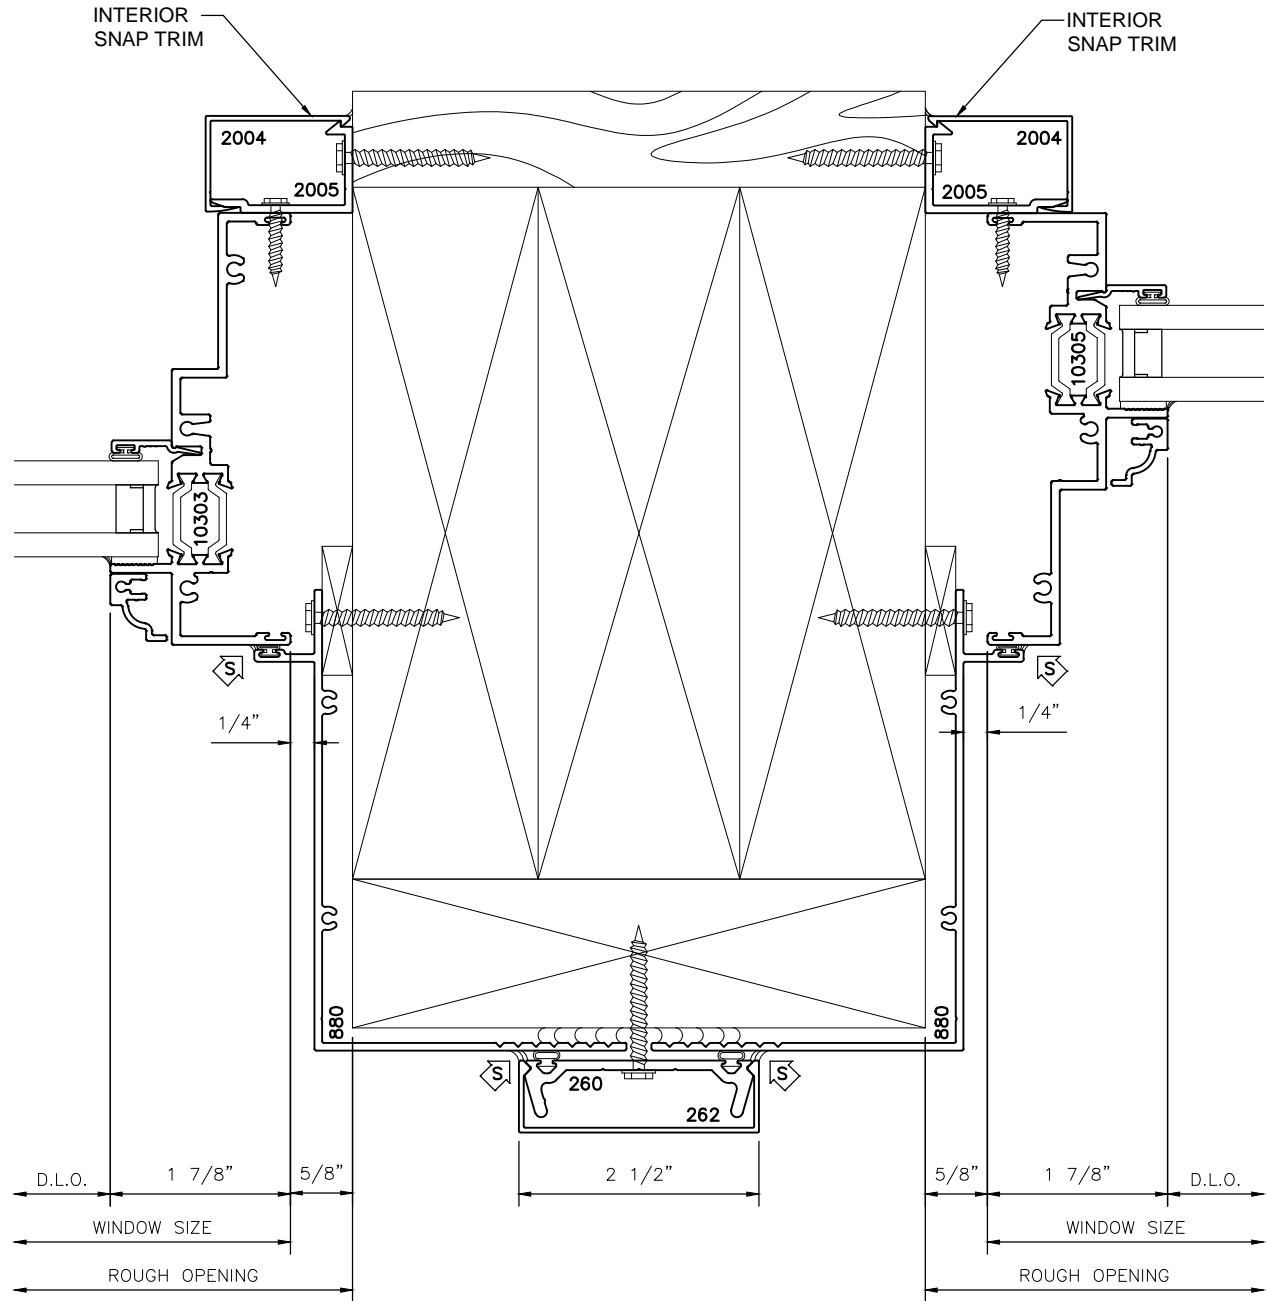

3345i
SERIES

4 1/2" SERIES HISTORICAL OFFSET FIXED WINDOW SYSTEM PANNING-TRIM DETAILS

3345i
SERIES

4 1/2" SERIES HISTORICAL OFFSET FIXED WINDOW SYSTEM PANNING-TRIM DETAILS

LEFT JAMB

3345i
SERIES

4 1/2" SERIES HISTORICAL OFFSET FIXED WINDOW SYSTEM PANNING-TRIM DETAILS

RIGHT & LEFT JAMB
W/ TRIM