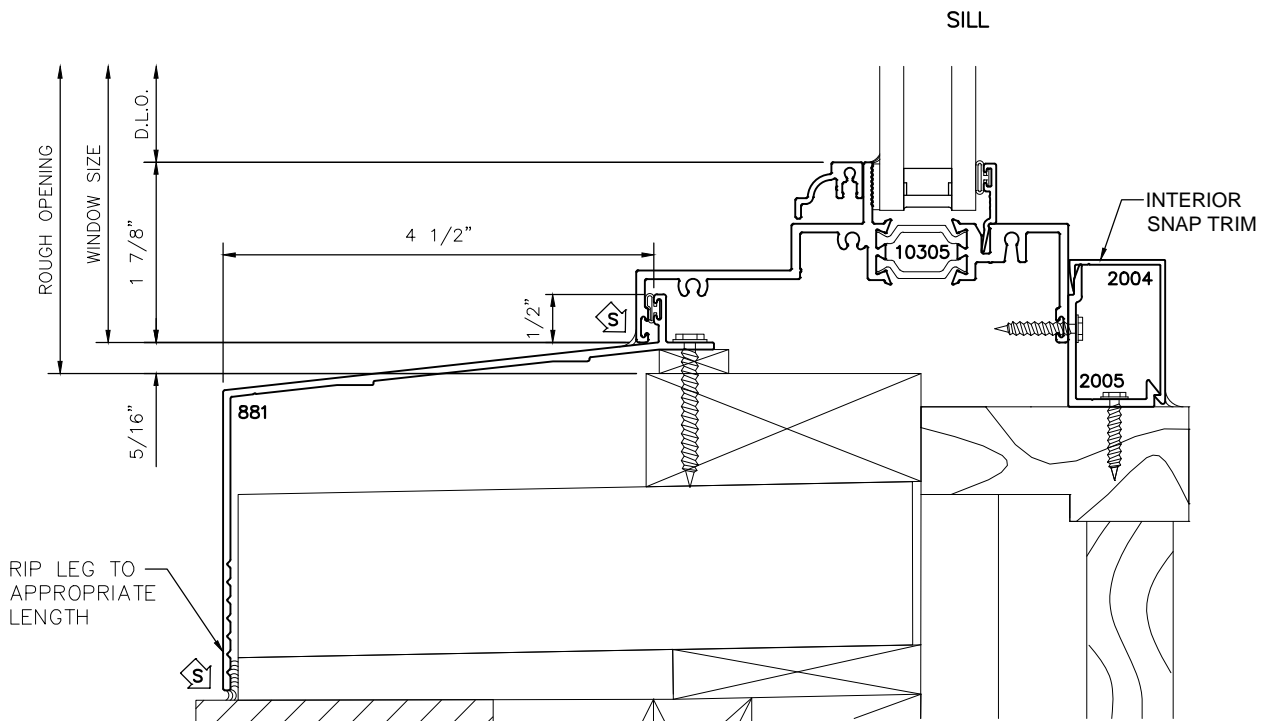

3345i
SERIES

4 1/2" SERIES HISTORICAL OFFSET FIXED WINDOW SYSTEM PANNING-TRIM DETAILS

3345i
SERIES

4 1/2" SERIES HISTORICAL OFFSET FIXED WINDOW SYSTEM PANNING-TRIM DETAILS

LEFT JAMB

3345i
SERIES

4 1/2" SERIES HISTORICAL OFFSET FIXED WINDOW SYSTEM PANNING-TRIM DETAILS

RIGHT & LEFT JAMB
W/ TRIM