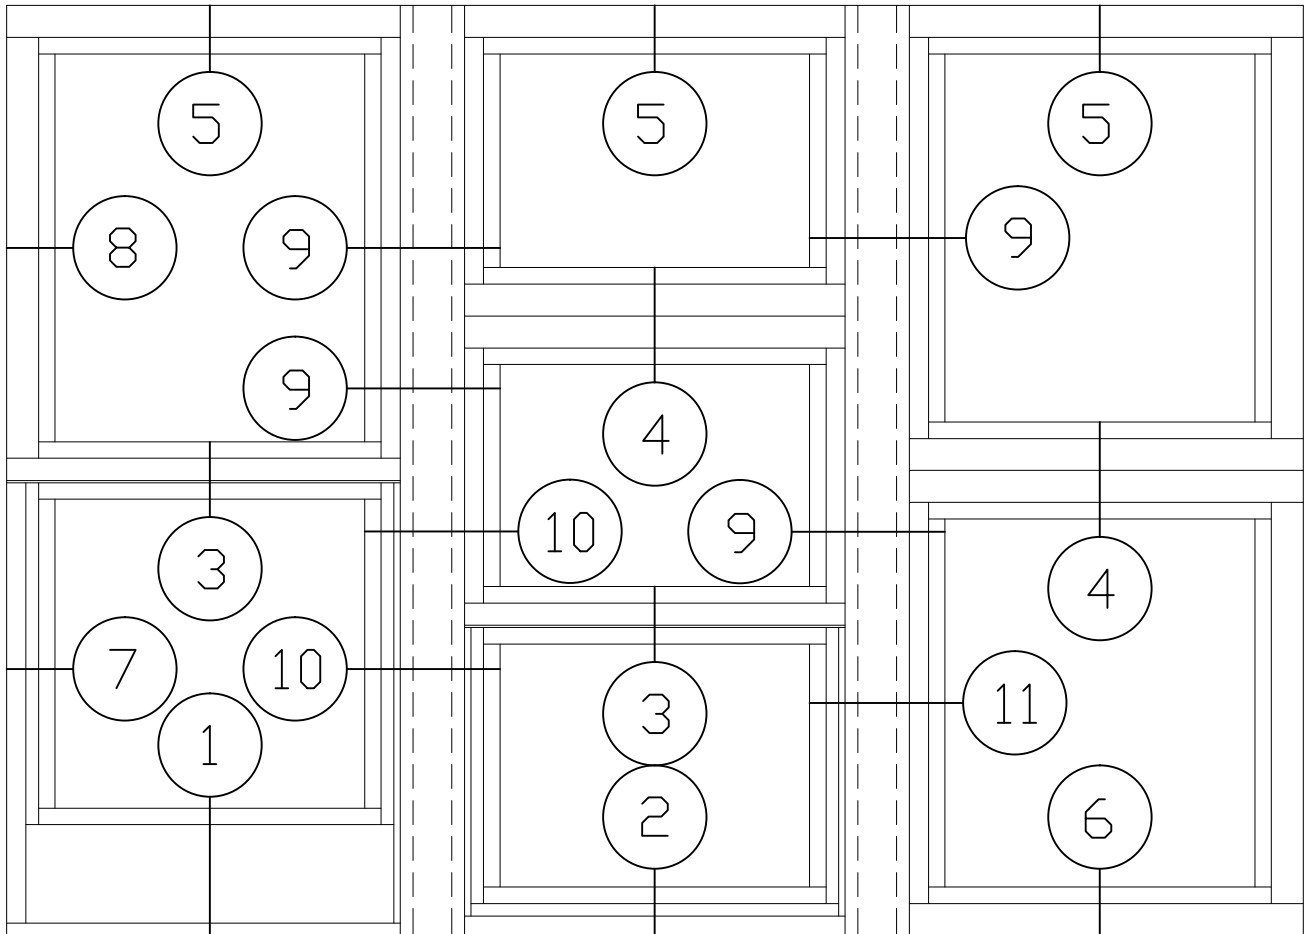

3345i
SERIES

**4 1/2" SERIES HISTORICAL
OFFSET FIXED WINDOW SYSTEM
STANDARD DETAILS**

3345i
SERIES

4 1/2" SERIES HISTORICAL OFFSET FIXED WINDOW SYSTEM STANDARD DETAILS

3

6

4

5

7

3345i
SERIES

4 1/2" SERIES HISTORICAL OFFSET FIXED WINDOW SYSTEM STANDARD DETAILS

3345i
SERIES

4 1/2" SERIES HISTORICAL OFFSET FIXED WINDOW SYSTEM STANDARD DETAILS

11