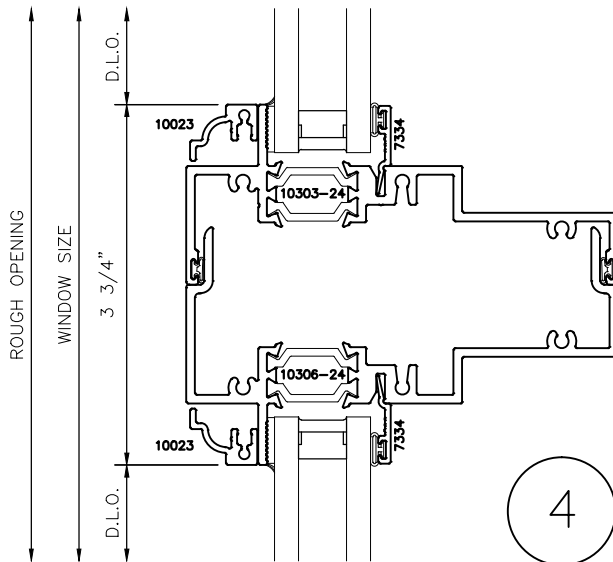

3345i
SERIES

**4 1/2" SERIES HISTORICAL
OFFSET FIXED WINDOW SYSTEM
STANDARD DETAILS**

3345i
SERIES

4 1/2" SERIES HISTORICAL OFFSET FIXED WINDOW SYSTEM STANDARD DETAILS

3

6

4

5

7

3345i
SERIES

4 1/2" SERIES HISTORICAL OFFSET FIXED WINDOW SYSTEM STANDARD DETAILS

3345i
SERIES

4 1/2" SERIES HISTORICAL OFFSET FIXED WINDOW SYSTEM STANDARD DETAILS

11