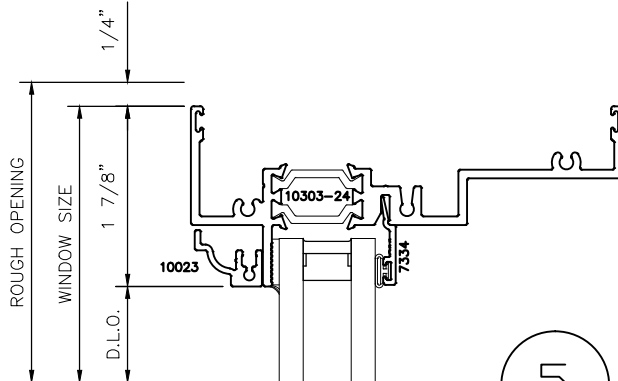

3345i
SERIES

**4 1/2" SERIES HISTORICAL
OFFSET FIXED WINDOW SYSTEM
STANDARD DETAILS**

3345i
SERIES

4 1/2" SERIES HISTORICAL OFFSET FIXED WINDOW SYSTEM STANDARD DETAILS

3

6

4

5

7

3345i
SERIES

4 1/2" SERIES HISTORICAL OFFSET FIXED WINDOW SYSTEM STANDARD DETAILS

3345i
SERIES

4 1/2" SERIES HISTORICAL OFFSET FIXED WINDOW SYSTEM STANDARD DETAILS

11