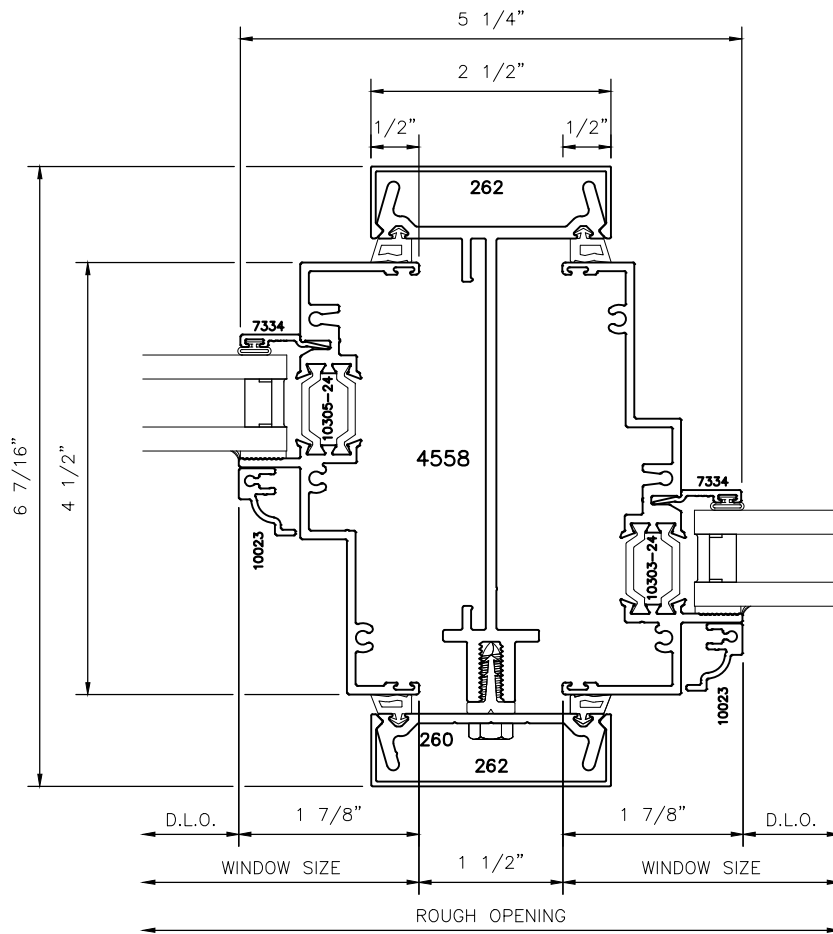

7

3345i
SERIES

4 1/2" SERIES HISTORICAL OFFSET FIXED WINDOW SYSTEM STANDARD DETAILS

3345i
SERIES

4 1/2" SERIES HISTORICAL OFFSET FIXED WINDOW SYSTEM STANDARD DETAILS

11