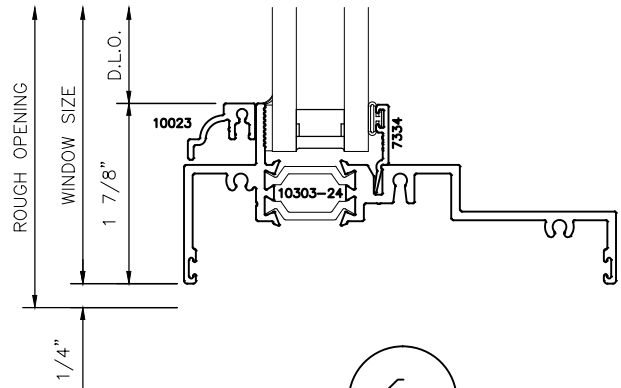

3345i
SERIES

**4 1/2" SERIES HISTORICAL
OFFSET FIXED WINDOW SYSTEM
STANDARD DETAILS**

3345i
SERIES

4 1/2" SERIES HISTORICAL OFFSET FIXED WINDOW SYSTEM STANDARD DETAILS

3

6

4

5

7

3345i
SERIES

4 1/2" SERIES HISTORICAL OFFSET FIXED WINDOW SYSTEM STANDARD DETAILS

3345i
SERIES

4 1/2" SERIES HISTORICAL OFFSET FIXED WINDOW SYSTEM STANDARD DETAILS

11