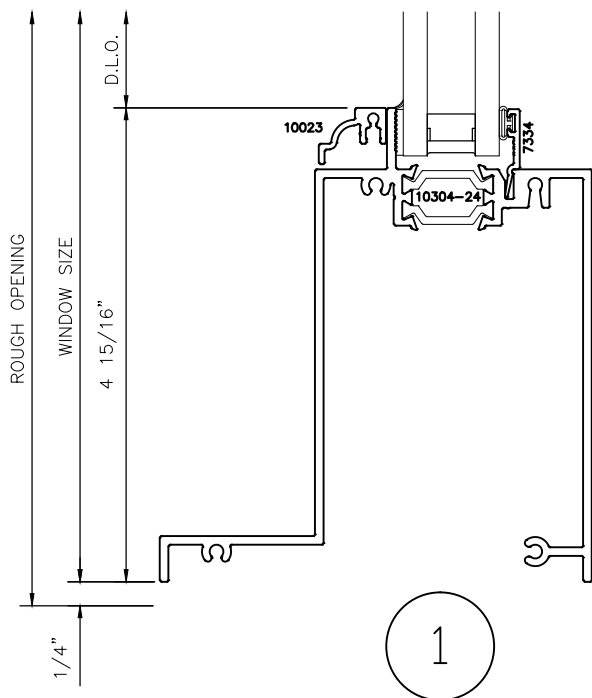

3345i
SERIES

**4 1/2" SERIES HISTORICAL
OFFSET FIXED WINDOW SYSTEM
STANDARD DETAILS**

3345i
SERIES

4 1/2" SERIES HISTORICAL OFFSET FIXED WINDOW SYSTEM STANDARD DETAILS

3

6

4

5

7

3345i
SERIES

4 1/2" SERIES HISTORICAL OFFSET FIXED WINDOW SYSTEM STANDARD DETAILS

3345i
SERIES

4 1/2" SERIES HISTORICAL OFFSET FIXED WINDOW SYSTEM STANDARD DETAILS

11