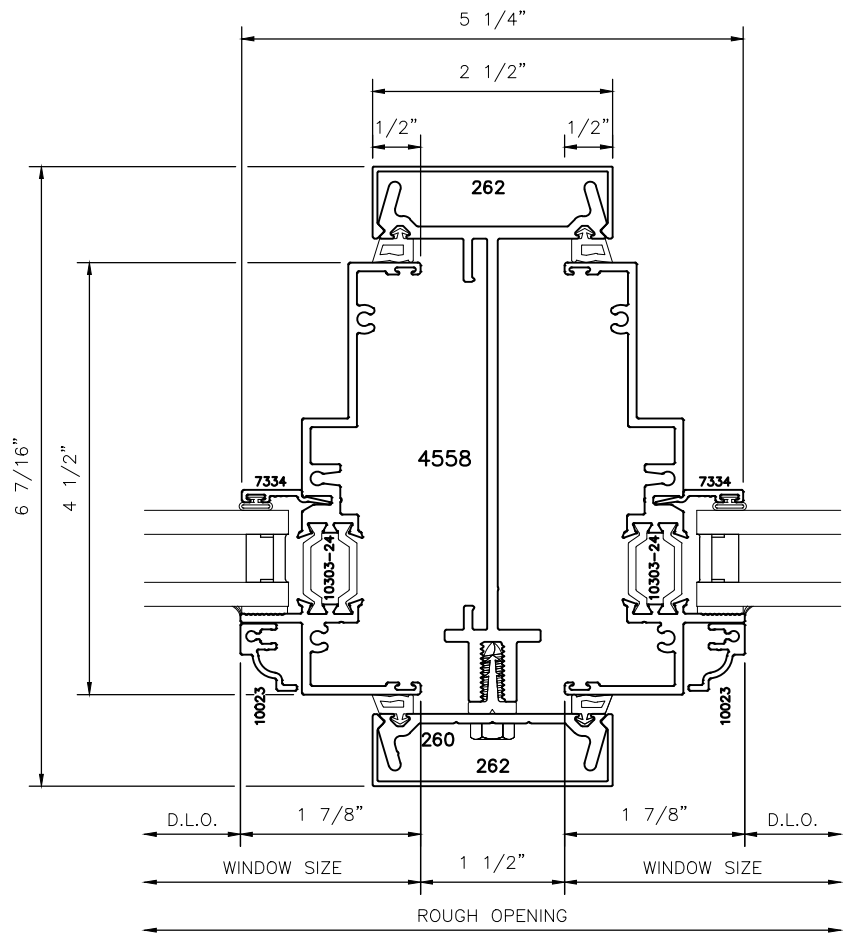

3345i
SERIES

**4 1/2" SERIES HISTORICAL
OFFSET FIXED WINDOW SYSTEM
STANDARD DETAILS**

3345i
SERIES

4 1/2" SERIES HISTORICAL OFFSET FIXED WINDOW SYSTEM STANDARD DETAILS

3

6

4

5

7

3345i
SERIES

4 1/2" SERIES HISTORICAL OFFSET FIXED WINDOW SYSTEM STANDARD DETAILS

3345i
SERIES

4 1/2" SERIES HISTORICAL OFFSET FIXED WINDOW SYSTEM STANDARD DETAILS

11