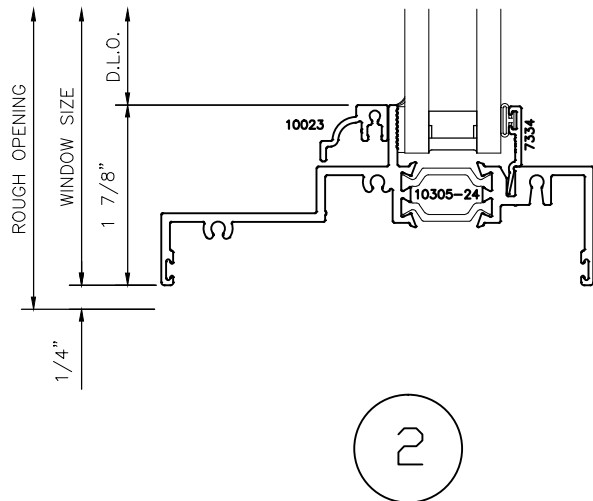

3345i
SERIES

**4 1/2" SERIES HISTORICAL
OFFSET FIXED WINDOW SYSTEM
STANDARD DETAILS**

3345i
SERIES

4 1/2" SERIES HISTORICAL OFFSET FIXED WINDOW SYSTEM STANDARD DETAILS

3

6

4

5

7

3345i
SERIES

4 1/2" SERIES HISTORICAL OFFSET FIXED WINDOW SYSTEM STANDARD DETAILS

3345i
SERIES

4 1/2" SERIES HISTORICAL OFFSET FIXED WINDOW SYSTEM STANDARD DETAILS

11