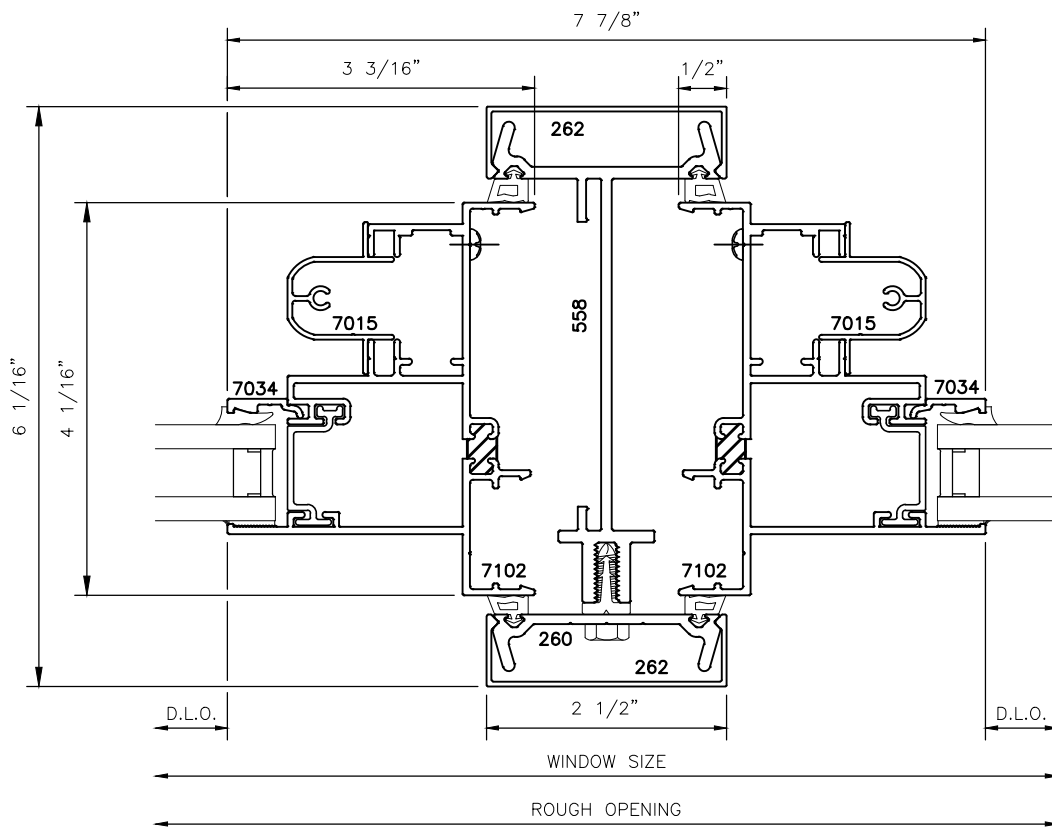

7041

4 1/16" SERIES HUNG & FIXED
WINDOW SYSTEM
VERTICAL MULLION DETAILS

7041

4 1/16" SERIES HUNG & FIXED
WINDOW SYSTEM
VERTICAL MULLION DETAILS

7041

4 1/16" SERIES HUNG & FIXED
WINDOW SYSTEM
VERTICAL MULLION DETAILS