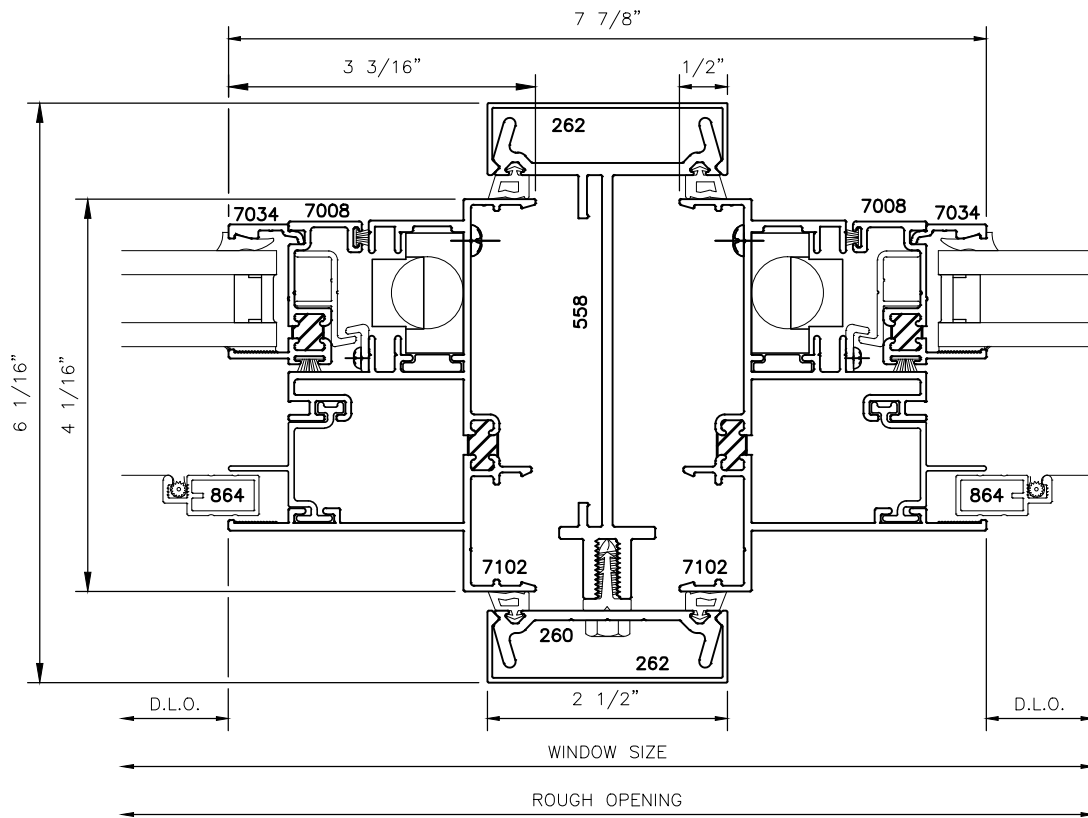

7041

4 1/16" SERIES HUNG & FIXED
WINDOW SYSTEM
VERTICAL MULLION DETAILS

7041

4 1/16" SERIES HUNG & FIXED
WINDOW SYSTEM
VERTICAL MULLION DETAILS

7041

4 1/16" SERIES HUNG & FIXED
WINDOW SYSTEM
VERTICAL MULLION DETAILS