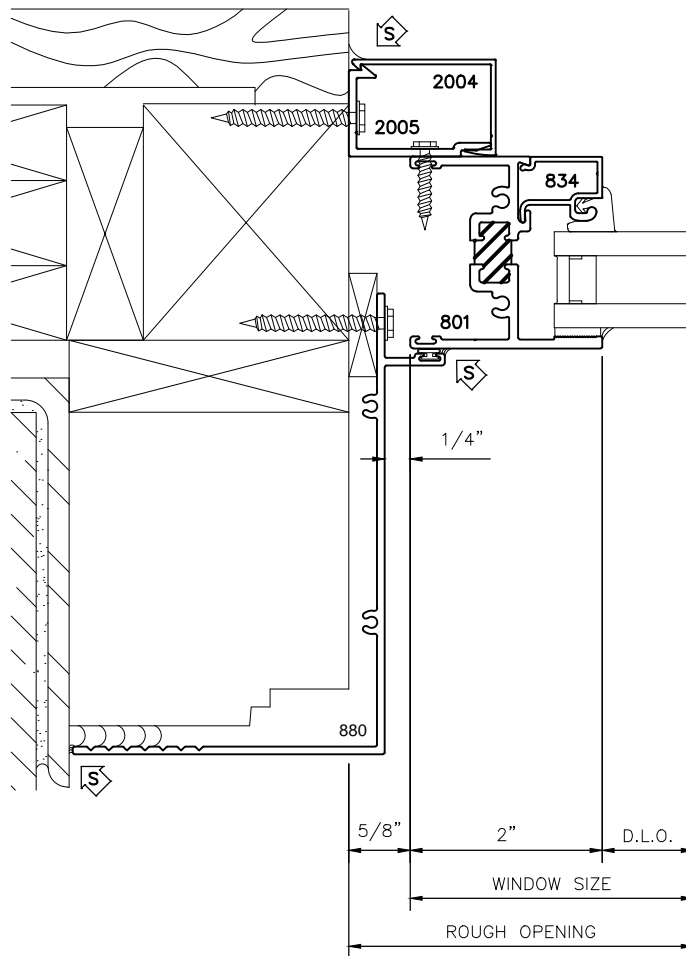

800 SERIES WINDOWS

PANNING- SNAP TRIM

HEAD

800 SERIES WINDOWS

PANNING- SNAP TRIM

800 SERIES WINDOWS

PANNING- SNAP TRIM

RIGHT & LEFT JAMB
W/ TRIM

800 SERIES WINDOWS

PANNING- SNAP TRIM

LEFT JAMB