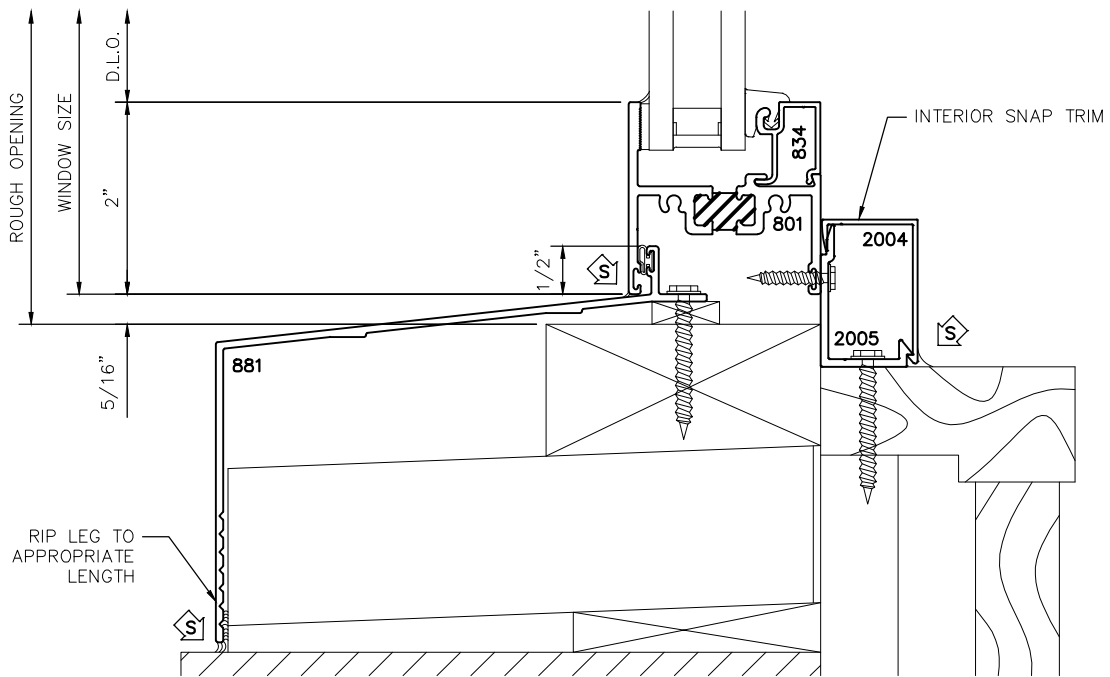

800 SERIES WINDOWS

PANNING- SNAP TRIM

HEAD

800 SERIES WINDOWS

PANNING- SNAP TRIM

800 SERIES WINDOWS

PANNING- SNAP TRIM

RIGHT & LEFT JAMB
W/ TRIM

800 SERIES WINDOWS

PANNING- SNAP TRIM

LEFT JAMB