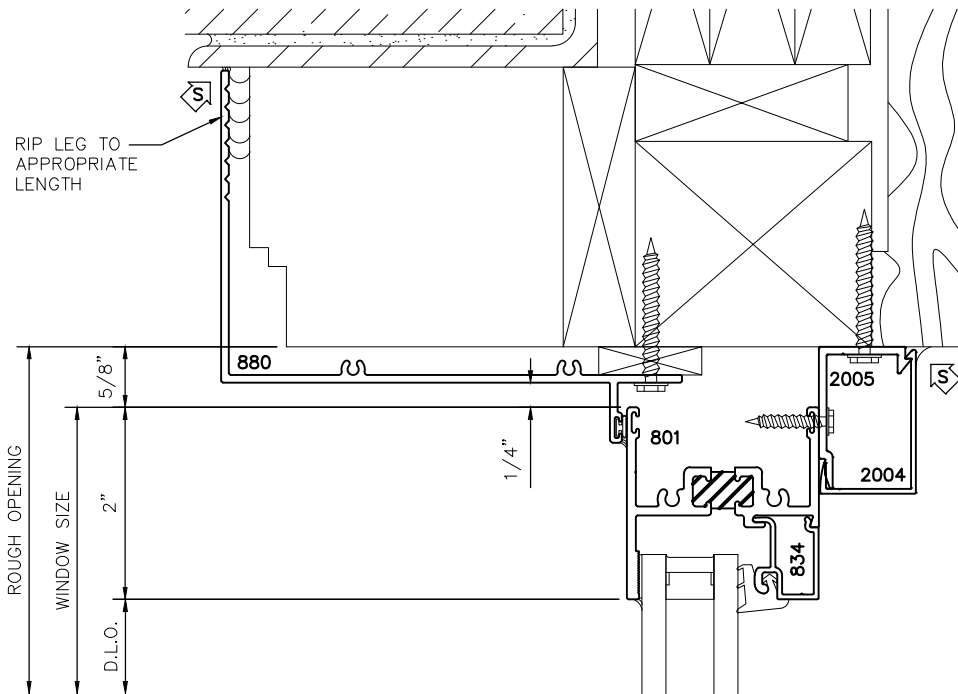

800 SERIES WINDOWS

PANNING- SNAP TRIM

HEAD

800 SERIES WINDOWS

PANNING- SNAP TRIM

800 SERIES WINDOWS

PANNING- SNAP TRIM

RIGHT & LEFT JAMB
W/ TRIM

800 SERIES WINDOWS

PANNING- SNAP TRIM

LEFT JAMB