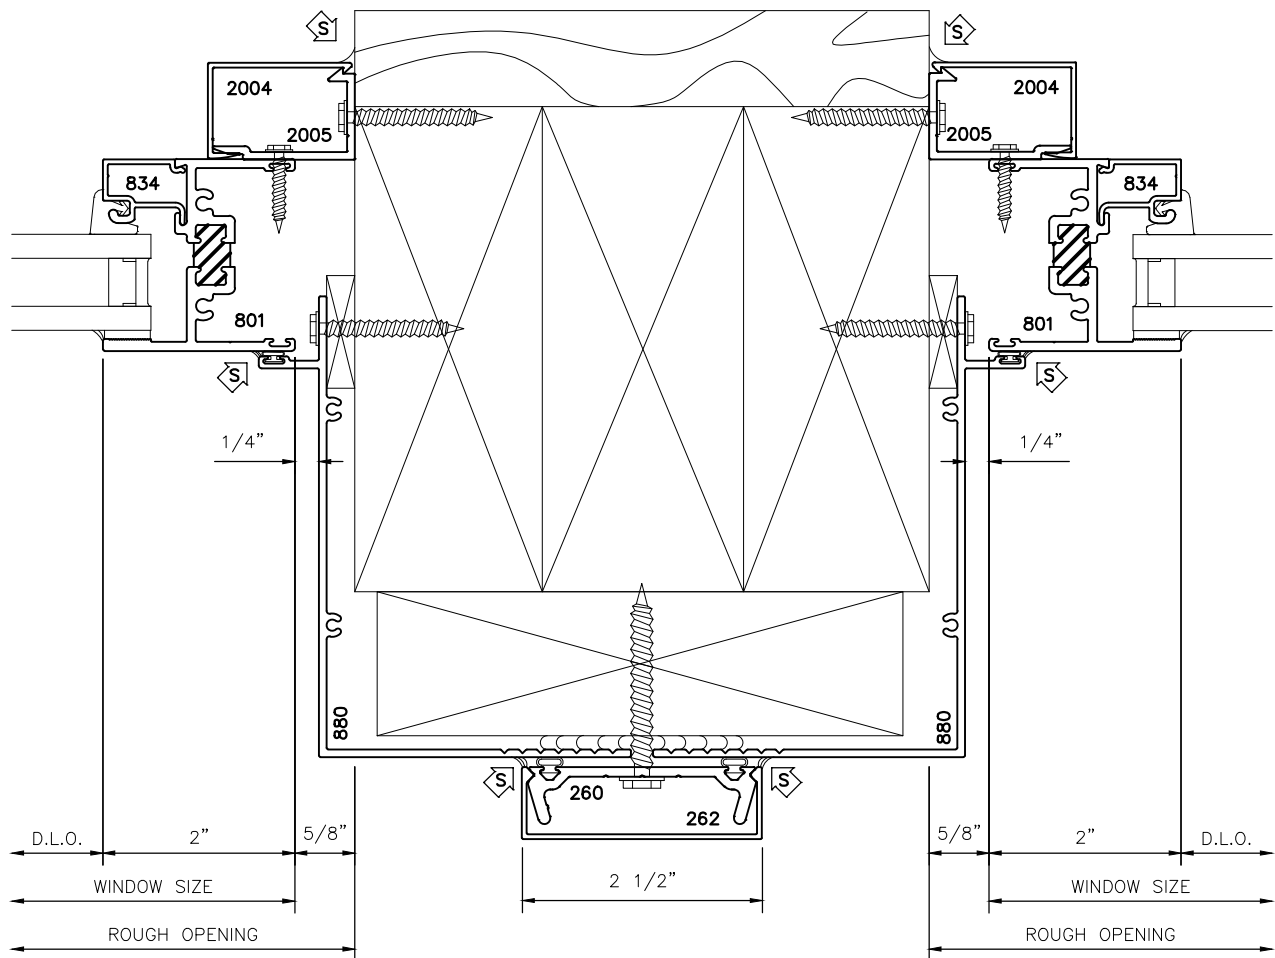

800 SERIES WINDOWS

PANNING- SNAP TRIM

HEAD

800 SERIES WINDOWS

PANNING- SNAP TRIM

800 SERIES WINDOWS

PANNING- SNAP TRIM

RIGHT & LEFT JAMB
W/ TRIM

800 SERIES WINDOWS

PANNING- SNAP TRIM

LEFT JAMB