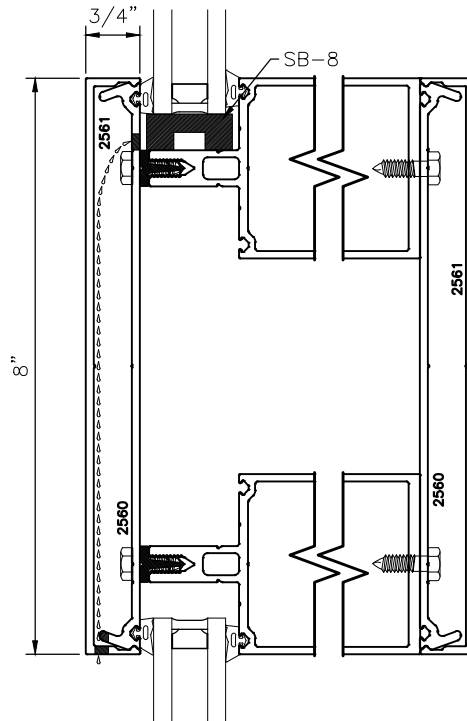

250 C.W.

2-1/2" GLAZED
CURTAIN WALL
OPTIONAL FACE CAP DETAILS

BACKMEMBER SIZE VARIES.

250 C.W.

2-1/2" GLAZED
CURTAIN WALL
OPTIONAL FACE CAP DETAILS

BACKMEMBER SIZE VARIES.