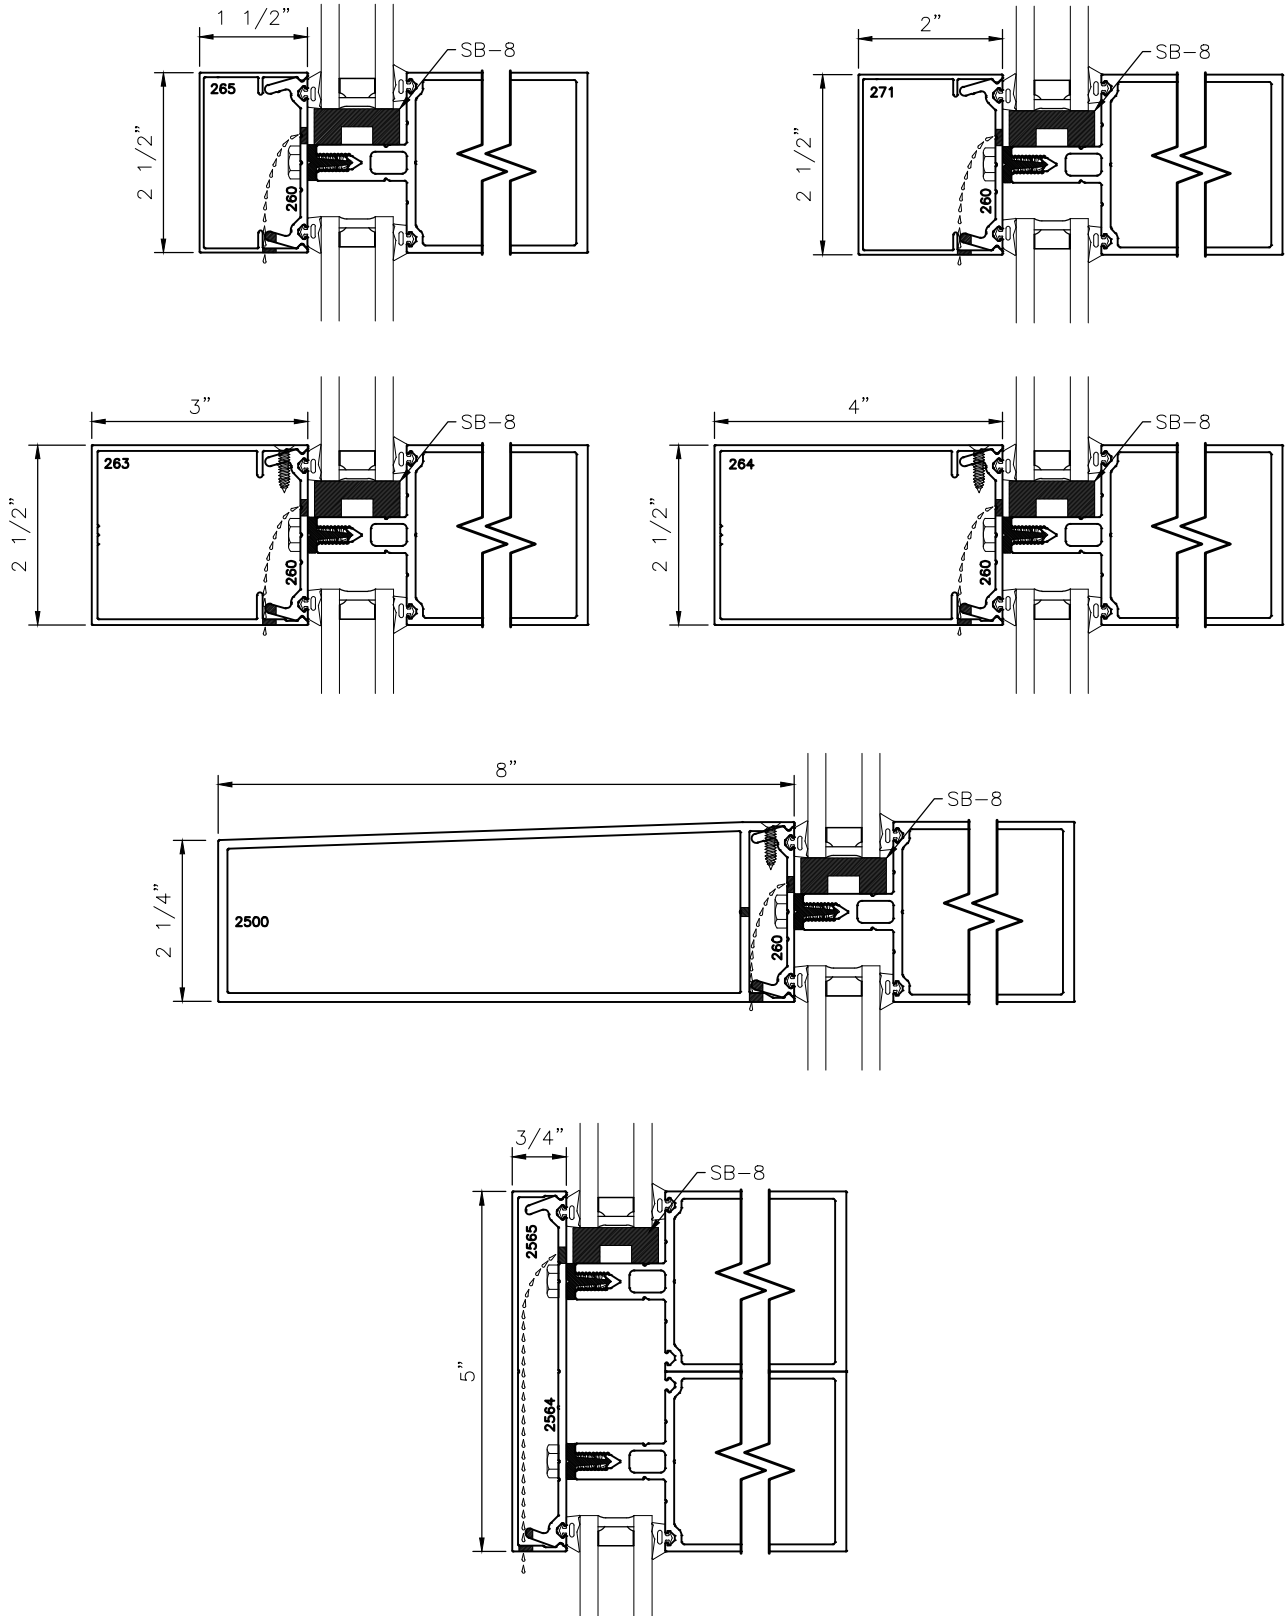

250 C.W.

2-1/2" GLAZED
CURTAIN WALL
OPTIONAL FACE CAP DETAILS

BACKMEMBER SIZE VARIES.

250 C.W.

2-1/2" GLAZED
CURTAIN WALL
OPTIONAL FACE CAP DETAILS

BACKMEMBER SIZE VARIES.