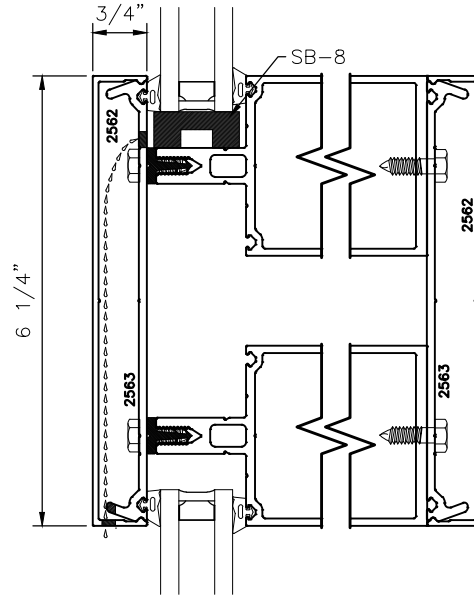

250 C.W.

2-1/2" GLAZED
CURTAIN WALL
OPTIONAL FACE CAP DETAILS

BACKMEMBER SIZE VARIES.

250 C.W.

2-1/2" GLAZED
CURTAIN WALL
OPTIONAL FACE CAP DETAILS

BACKMEMBER SIZE VARIES.