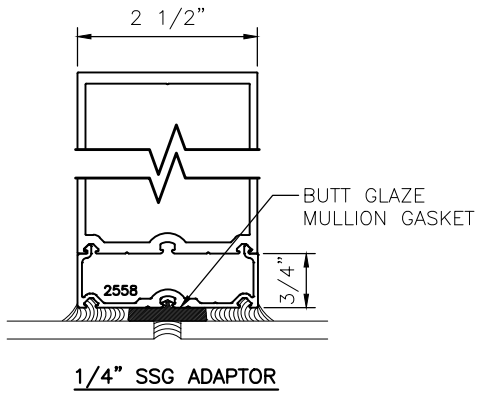

250 C.W.

2-1/2" EXTERIOR GLAZED  
CURTAIN WALL  
GLAZING OPTION DETAILS

BACKMEMBER SIZE VARIES.

250 C.W.

2-1/2" EXTERIOR GLAZED  
CURTAIN WALL  
GLAZING OPTION DETAILS

BACKMEMBER SIZE VARIES.