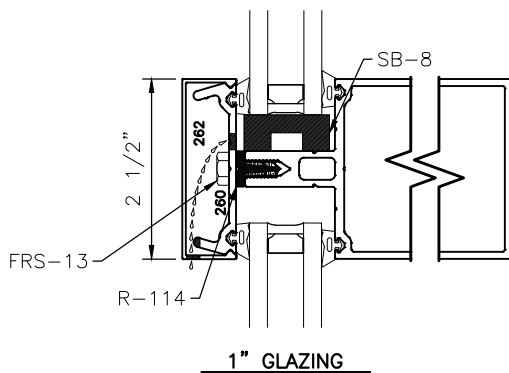

250 C.W.

2-1/2" EXTERIOR GLAZED  
CURTAIN WALL  
GLAZING OPTION DETAILS

BACKMEMBER SIZE VARIES.

250 C.W.

2-1/2" EXTERIOR GLAZED  
CURTAIN WALL  
GLAZING OPTION DETAILS

BACKMEMBER SIZE VARIES.