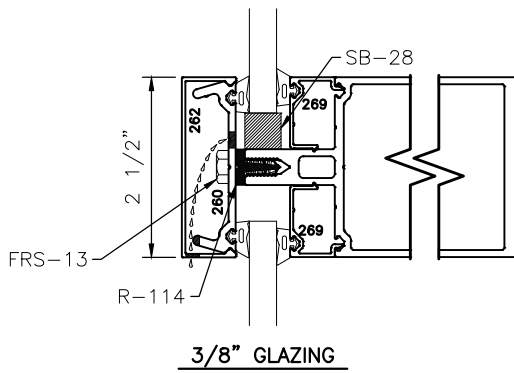

250 C.W.

2-1/2" EXTERIOR GLAZED  
CURTAIN WALL  
GLAZING OPTION DETAILS

BACKMEMBER SIZE VARIES.

250 C.W.

2-1/2" EXTERIOR GLAZED  
CURTAIN WALL  
GLAZING OPTION DETAILS

BACKMEMBER SIZE VARIES.