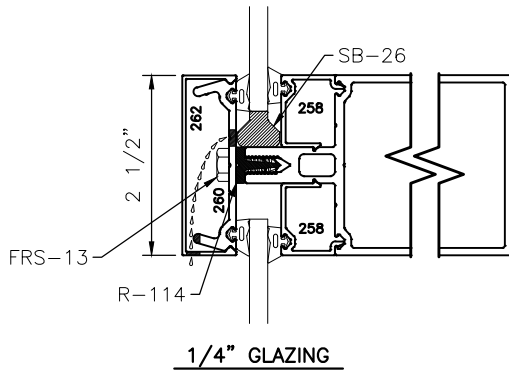

250 C.W.

2-1/2" EXTERIOR GLAZED  
CURTAIN WALL  
GLAZING OPTION DETAILS

BACKMEMBER SIZE VARIES.

250 C.W.

2-1/2" EXTERIOR GLAZED  
CURTAIN WALL  
GLAZING OPTION DETAILS

BACKMEMBER SIZE VARIES.