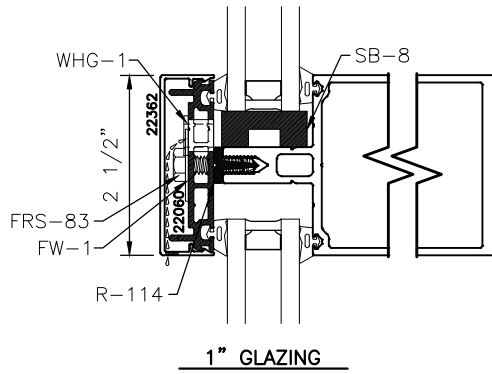

250 C.W.

2-1/2" EXTERIOR GLAZED  
CURTAIN WALL  
GLAZING OPTION DETAILS

BACKMEMBER SIZE VARIES.

250 C.W.

2-1/2" EXTERIOR GLAZED  
CURTAIN WALL  
GLAZING OPTION DETAILS

BACKMEMBER SIZE VARIES.