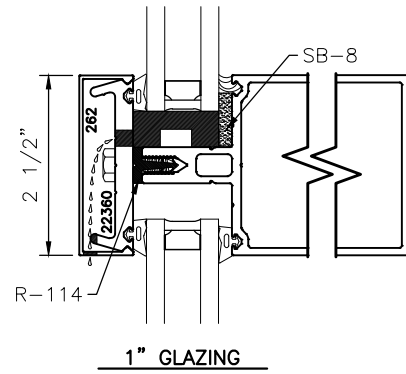

250 C.W.

2-1/2" EXTERIOR GLAZED  
CURTAIN WALL  
GLAZING OPTION DETAILS

BACKMEMBER SIZE VARIES.

250 C.W.

2-1/2" EXTERIOR GLAZED  
CURTAIN WALL  
GLAZING OPTION DETAILS

BACKMEMBER SIZE VARIES.