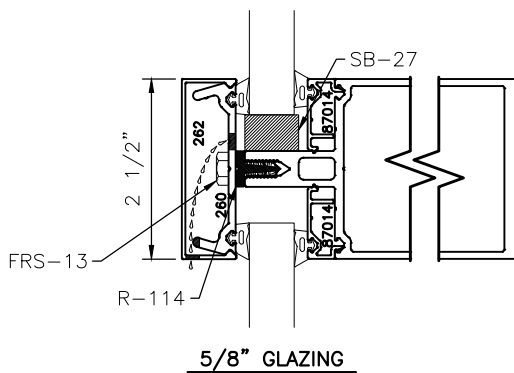

250 C.W.

2-1/2" EXTERIOR GLAZED  
CURTAIN WALL  
GLAZING OPTION DETAILS

BACKMEMBER SIZE VARIES.

250 C.W.

2-1/2" EXTERIOR GLAZED  
CURTAIN WALL  
GLAZING OPTION DETAILS

BACKMEMBER SIZE VARIES.