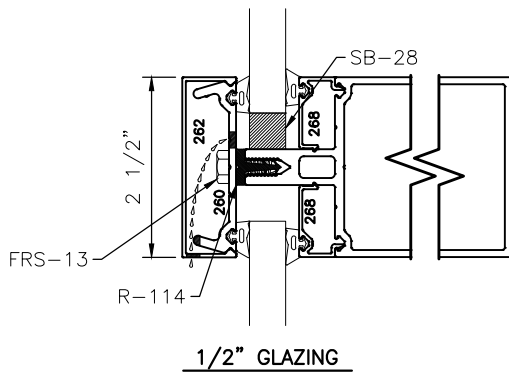

250 C.W.

2-1/2" EXTERIOR GLAZED  
CURTAIN WALL  
GLAZING OPTION DETAILS

BACKMEMBER SIZE VARIES.

250 C.W.

2-1/2" EXTERIOR GLAZED  
CURTAIN WALL  
GLAZING OPTION DETAILS

BACKMEMBER SIZE VARIES.