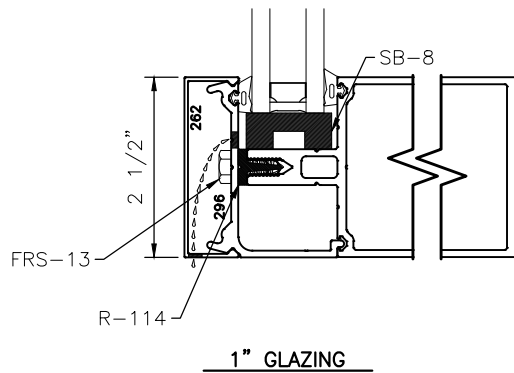

250 C.W.

2-1/2" EXTERIOR GLAZED  
CURTAIN WALL  
GLAZING OPTION DETAILS

BACKMEMBER SIZE VARIES.

250 C.W.

2-1/2" EXTERIOR GLAZED  
CURTAIN WALL  
GLAZING OPTION DETAILS

BACKMEMBER SIZE VARIES.