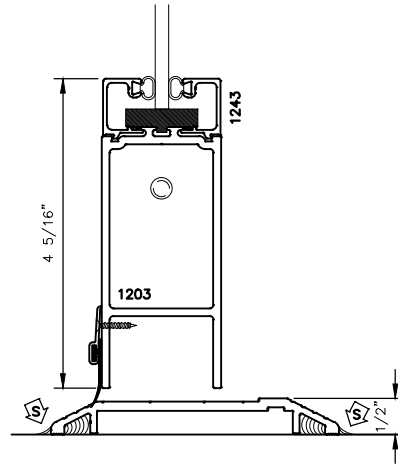

100/135/150 SERIES DOOR
BOTTOM RAIL WITH 1" GLAZING
OPTIONAL DETAILS

STANDARD SWEEP AND THRESHOLD SHOWN

100/135/150 SERIES DOOR
BOTTOM RAIL WITH 1" GLAZING
OPTIONAL DETAILS

STANDARD SWEEP AND THRESHOLD SHOWN

100/135/150 SERIES DOOR
BOTTOM RAIL WITH 1/4" GLAZING
OPTIONAL DETAILS

STANDARD SWEEP AND THRESHOLD SHOWN

100/135/150 SERIES DOOR
BOTTOM RAIL WITH 1/4" GLAZING
OPTIONAL DETAILS

STANDARD SWEEP AND THRESHOLD SHOWN