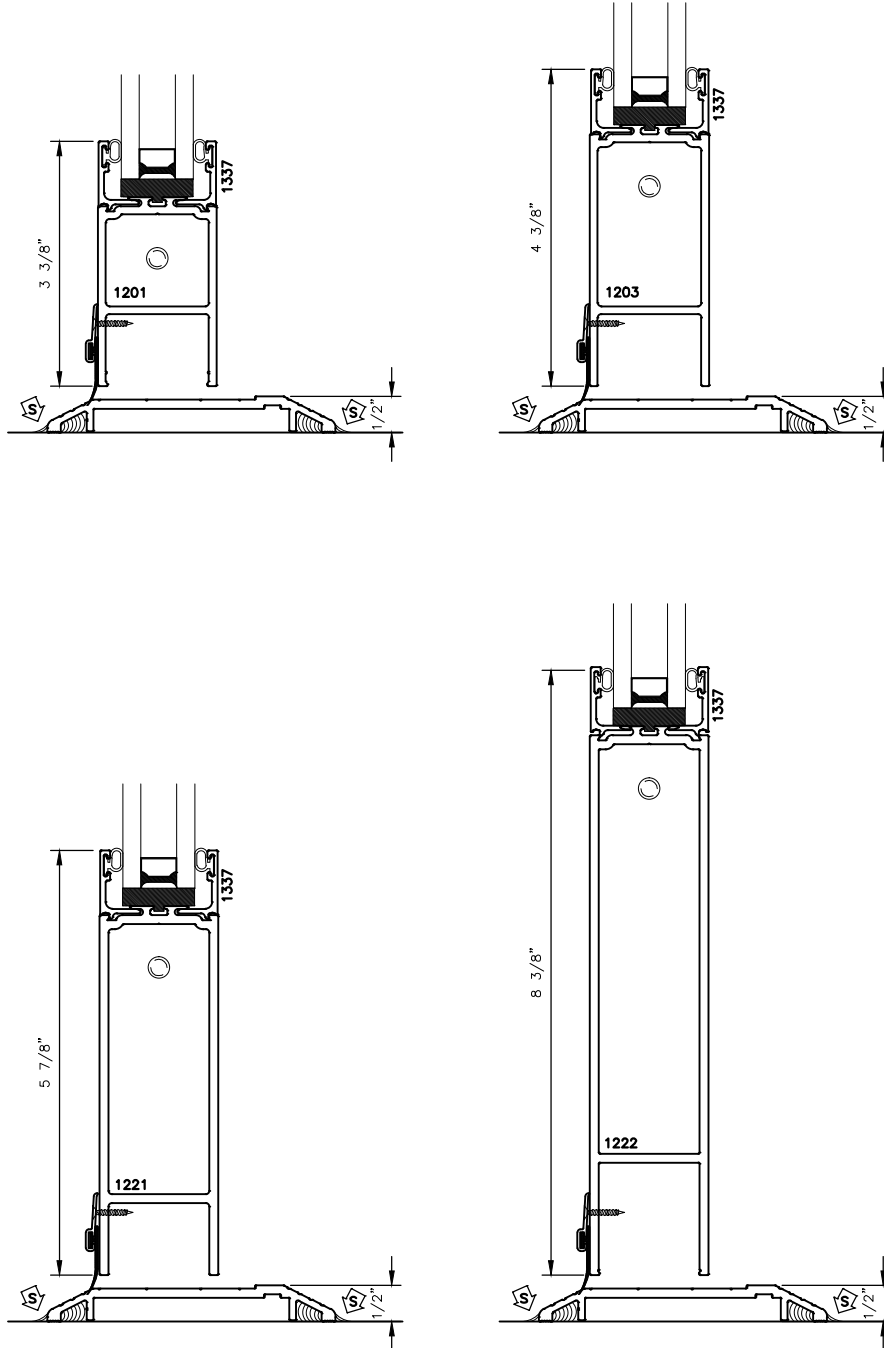

100/135/150 SERIES DOOR
BOTTOM RAIL WITH 1" GLAZING
OPTIONAL DETAILS

STANDARD SWEEP AND THRESHOLD SHOWN

100/135/150 SERIES DOOR
BOTTOM RAIL WITH 1" GLAZING
OPTIONAL DETAILS

STANDARD SWEEP AND THRESHOLD SHOWN

100/135/150 SERIES DOOR
BOTTOM RAIL WITH 1/4" GLAZING
OPTIONAL DETAILS

STANDARD SWEEP AND THRESHOLD SHOWN

100/135/150 SERIES DOOR
BOTTOM RAIL WITH 1/4" GLAZING
OPTIONAL DETAILS

STANDARD SWEEP AND THRESHOLD SHOWN