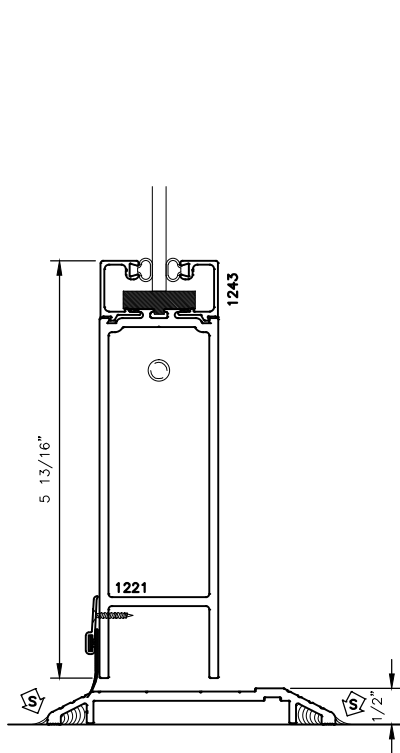

100/135/150 SERIES DOOR
BOTTOM RAIL WITH 1" GLAZING
OPTIONAL DETAILS

STANDARD SWEEP AND THRESHOLD SHOWN

100/135/150 SERIES DOOR
BOTTOM RAIL WITH 1" GLAZING
OPTIONAL DETAILS

STANDARD SWEEP AND THRESHOLD SHOWN

100/135/150 SERIES DOOR
BOTTOM RAIL WITH 1/4" GLAZING
OPTIONAL DETAILS

STANDARD SWEEP AND THRESHOLD SHOWN

100/135/150 SERIES DOOR
BOTTOM RAIL WITH 1/4" GLAZING
OPTIONAL DETAILS

STANDARD SWEEP AND THRESHOLD SHOWN