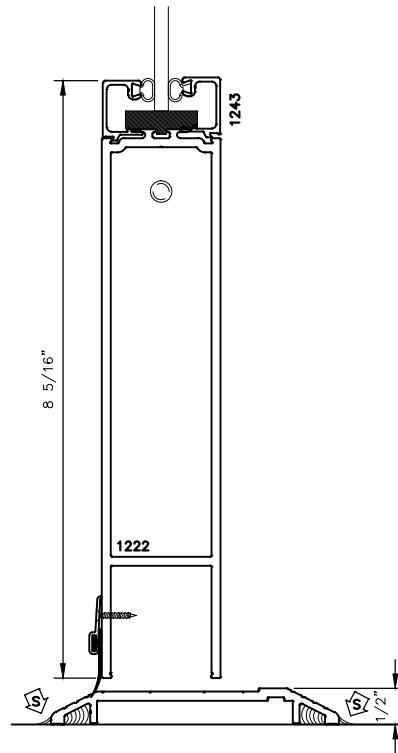

100/135/150 SERIES DOOR
BOTTOM RAIL WITH 1" GLAZING
OPTIONAL DETAILS

STANDARD SWEEP AND THRESHOLD SHOWN

100/135/150 SERIES DOOR
BOTTOM RAIL WITH 1" GLAZING
OPTIONAL DETAILS

STANDARD SWEEP AND THRESHOLD SHOWN

100/135/150 SERIES DOOR
BOTTOM RAIL WITH 1/4" GLAZING
OPTIONAL DETAILS

STANDARD SWEEP AND THRESHOLD SHOWN

100/135/150 SERIES DOOR
BOTTOM RAIL WITH 1/4" GLAZING
OPTIONAL DETAILS

STANDARD SWEEP AND THRESHOLD SHOWN