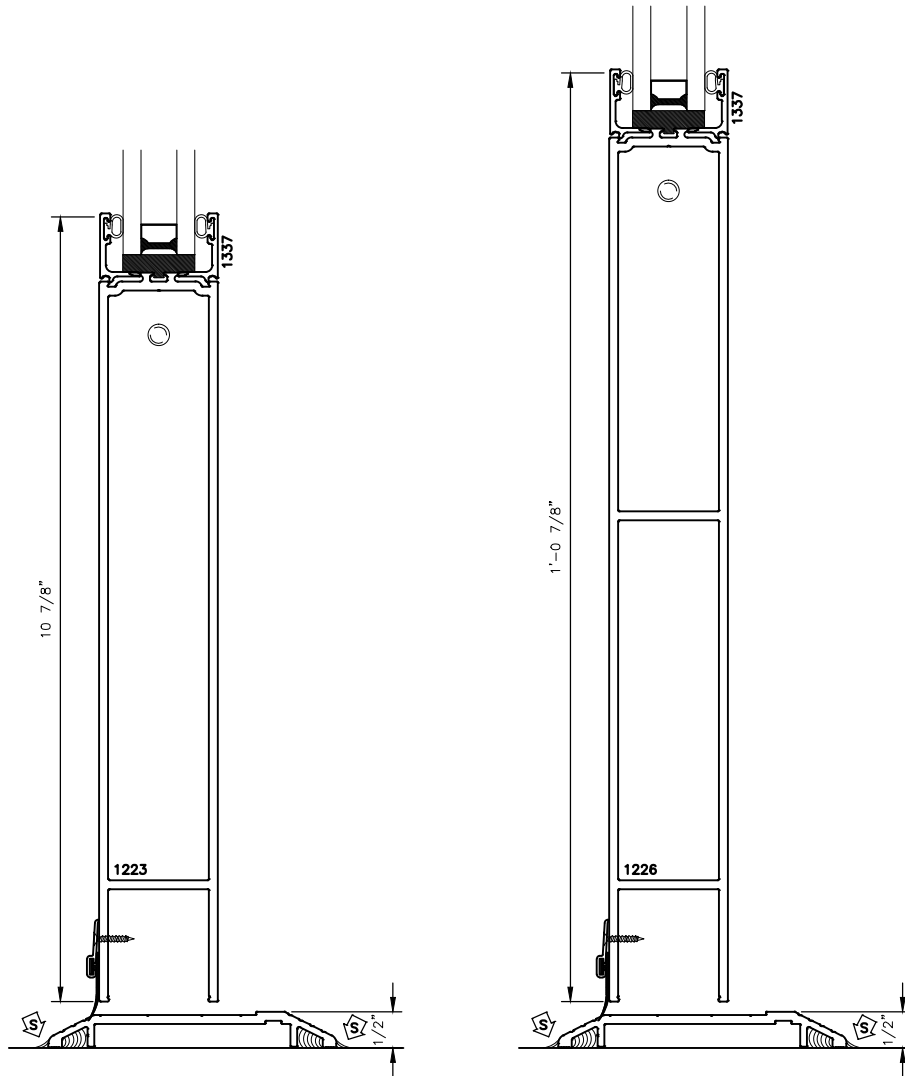

100/135/150 SERIES DOOR
BOTTOM RAIL WITH 1" GLAZING
OPTIONAL DETAILS

STANDARD SWEEP AND THRESHOLD SHOWN

100/135/150 SERIES DOOR
BOTTOM RAIL WITH 1" GLAZING
OPTIONAL DETAILS

STANDARD SWEEP AND THRESHOLD SHOWN

100/135/150 SERIES DOOR
BOTTOM RAIL WITH 1/4" GLAZING
OPTIONAL DETAILS

STANDARD SWEEP AND THRESHOLD SHOWN

100/135/150 SERIES DOOR
BOTTOM RAIL WITH 1/4" GLAZING
OPTIONAL DETAILS

STANDARD SWEEP AND THRESHOLD SHOWN