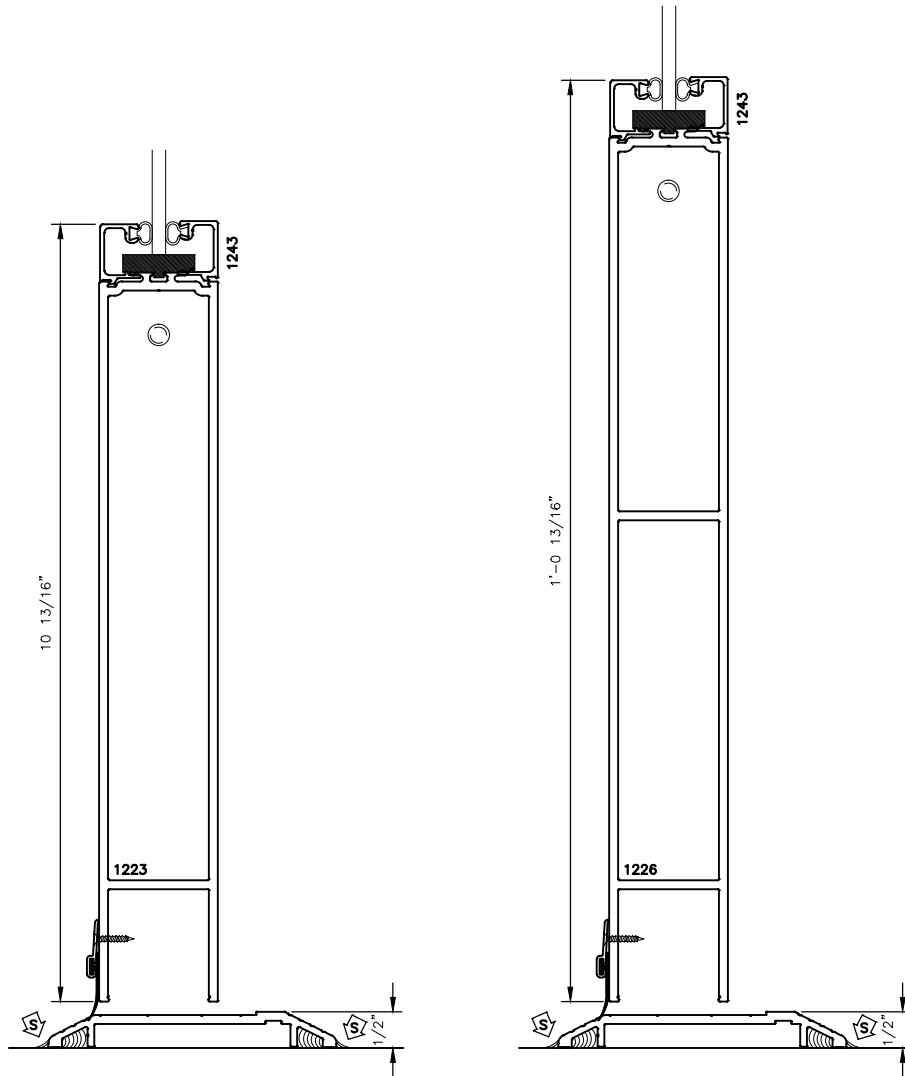

100/135/150 SERIES DOOR
BOTTOM RAIL WITH 1" GLAZING
OPTIONAL DETAILS

STANDARD SWEEP AND THRESHOLD SHOWN

100/135/150 SERIES DOOR
BOTTOM RAIL WITH 1" GLAZING
OPTIONAL DETAILS

STANDARD SWEEP AND THRESHOLD SHOWN

100/135/150 SERIES DOOR
BOTTOM RAIL WITH 1/4" GLAZING
OPTIONAL DETAILS

STANDARD SWEEP AND THRESHOLD SHOWN

100/135/150 SERIES DOOR
BOTTOM RAIL WITH 1/4" GLAZING
OPTIONAL DETAILS

STANDARD SWEEP AND THRESHOLD SHOWN