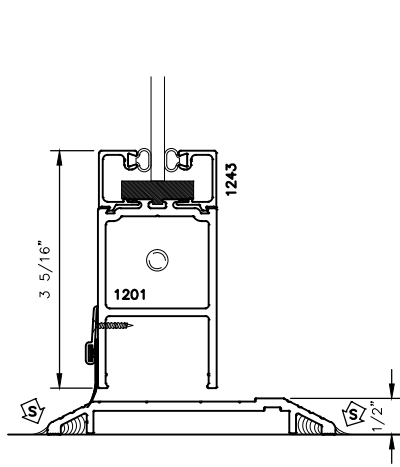

100/135/150 SERIES DOOR
BOTTOM RAIL WITH 1" GLAZING
OPTIONAL DETAILS

STANDARD SWEEP AND THRESHOLD SHOWN

100/135/150 SERIES DOOR
BOTTOM RAIL WITH 1" GLAZING
OPTIONAL DETAILS

STANDARD SWEEP AND THRESHOLD SHOWN

100/135/150 SERIES DOOR
BOTTOM RAIL WITH 1/4" GLAZING
OPTIONAL DETAILS

STANDARD SWEEP AND THRESHOLD SHOWN

100/135/150 SERIES DOOR
BOTTOM RAIL WITH 1/4" GLAZING
OPTIONAL DETAILS

STANDARD SWEEP AND THRESHOLD SHOWN