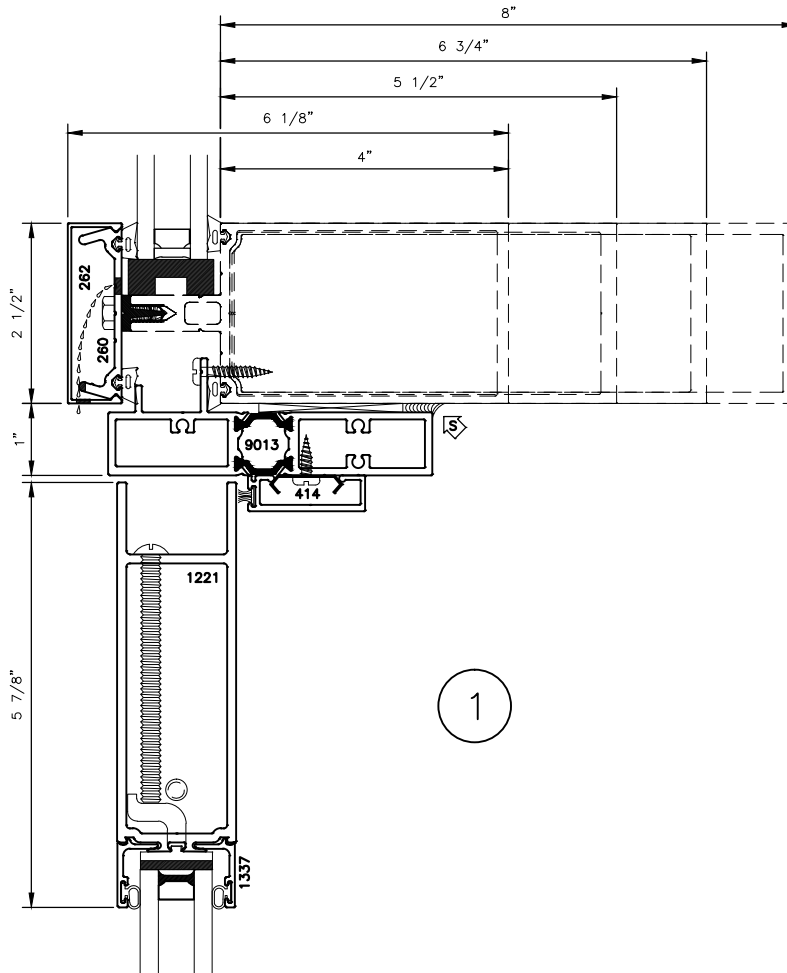

STOREFRONT DOOR CURTAIN WALL INSERT FRAME WITH 150 SERIES (WIDE STILE) DOOR STANDARD DETAILS

STOREFRONT DOOR CURTAIN WALL INSERT FRAME WITH 150 SERIES (WIDE STILE) DOOR STANDARD DETAILS

STANDARD SWEEP AND THRESHOLD SHOWN

STOREFRONT DOOR
CURTAIN WALL INSERT FRAME
WITH 150 SERIES (WIDE STILE)
DOOR STANDARD DETAILS

OPT.
3.2

4