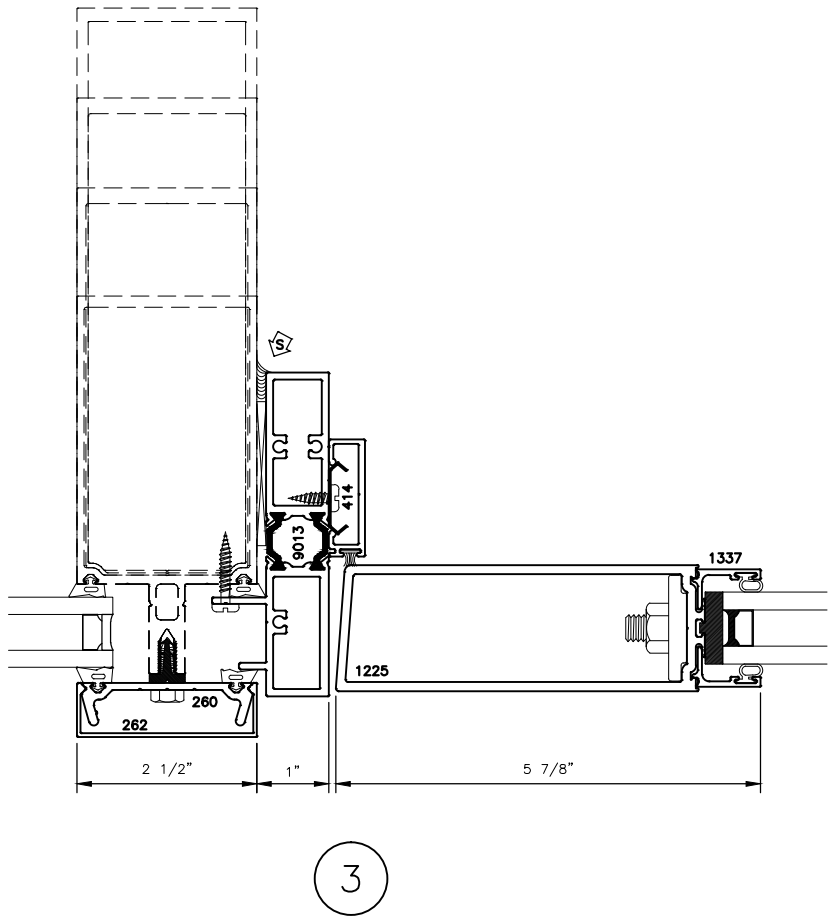

STOREFRONT DOOR CURTAIN WALL INSERT FRAME WITH 150 SERIES (WIDE STILE) DOOR STANDARD DETAILS

STOREFRONT DOOR CURTAIN WALL INSERT FRAME WITH 150 SERIES (WIDE STILE) DOOR STANDARD DETAILS

STANDARD SWEEP AND THRESHOLD SHOWN

STOREFRONT DOOR
CURTAIN WALL INSERT FRAME
WITH 150 SERIES (WIDE STILE)
DOOR STANDARD DETAILS

OPT.
3.2

4