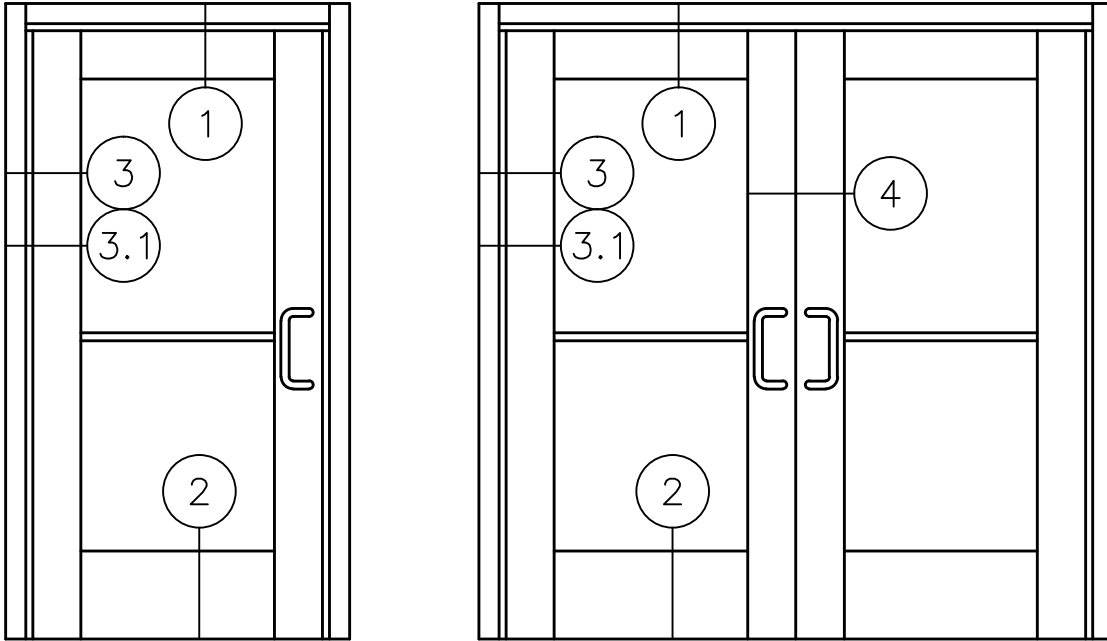

STOREFRONT DOOR CURTAIN WALL INSERT FRAME WITH 150 SERIES (WIDE STILE) DOOR STANDARD DETAILS

STOREFRONT DOOR CURTAIN WALL INSERT FRAME WITH 150 SERIES (WIDE STILE) DOOR STANDARD DETAILS

STANDARD SWEEP AND THRESHOLD SHOWN

STOREFRONT DOOR
CURTAIN WALL INSERT FRAME
WITH 150 SERIES (WIDE STILE)
DOOR STANDARD DETAILS

OPT.
3.2

4