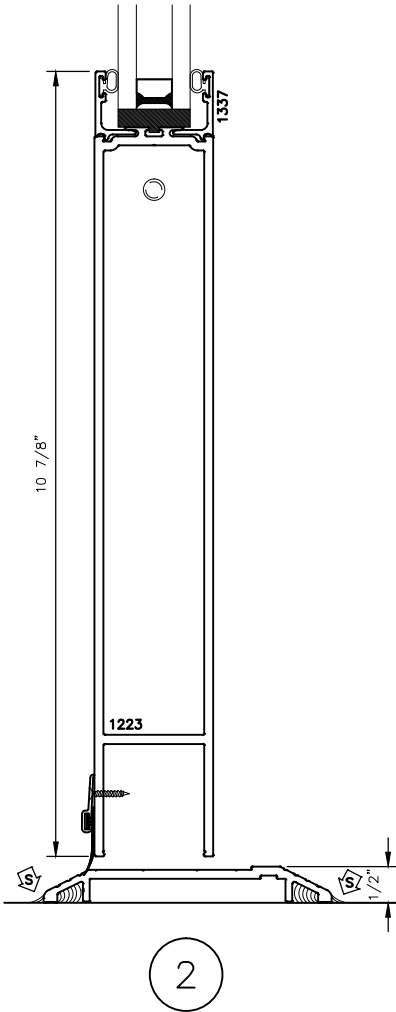

STOREFRONT DOOR CURTAIN WALL INSERT FRAME WITH 150 SERIES (WIDE STILE) DOOR STANDARD DETAILS

STOREFRONT DOOR CURTAIN WALL INSERT FRAME WITH 150 SERIES (WIDE STILE) DOOR STANDARD DETAILS

STANDARD SWEEP AND THRESHOLD SHOWN

STOREFRONT DOOR
CURTAIN WALL INSERT FRAME
WITH 150 SERIES (WIDE STILE)
DOOR STANDARD DETAILS

OPT.
3.2

4