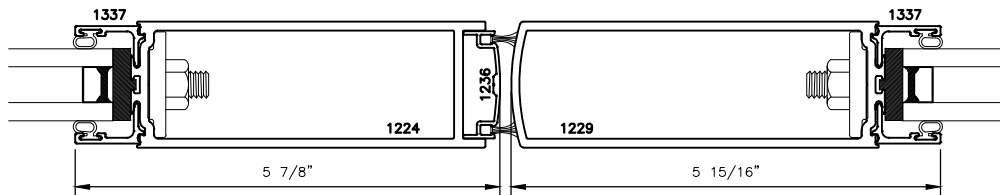

STOREFRONT DOOR CURTAIN WALL INSERT FRAME WITH 150 SERIES (WIDE STILE) DOOR STANDARD DETAILS

STOREFRONT DOOR CURTAIN WALL INSERT FRAME WITH 150 SERIES (WIDE STILE) DOOR STANDARD DETAILS

STANDARD SWEEP AND THRESHOLD SHOWN

STOREFRONT DOOR
CURTAIN WALL INSERT FRAME
WITH 150 SERIES (WIDE STILE)
DOOR STANDARD DETAILS

OPT.
3.2

4