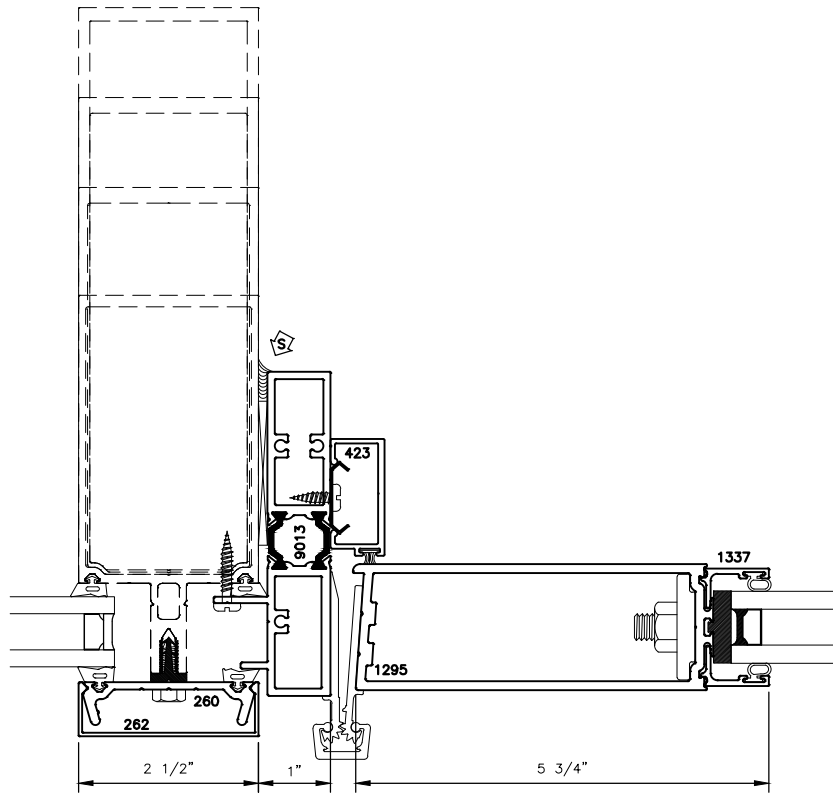

STOREFRONT DOOR CURTAIN WALL INSERT FRAME WITH 150 SERIES (WIDE STILE) DOOR STANDARD DETAILS

STOREFRONT DOOR CURTAIN WALL INSERT FRAME WITH 150 SERIES (WIDE STILE) DOOR STANDARD DETAILS

STANDARD SWEEP AND THRESHOLD SHOWN

STOREFRONT DOOR
CURTAIN WALL INSERT FRAME
WITH 150 SERIES (WIDE STILE)
DOOR STANDARD DETAILS

OPT.
3.2

4