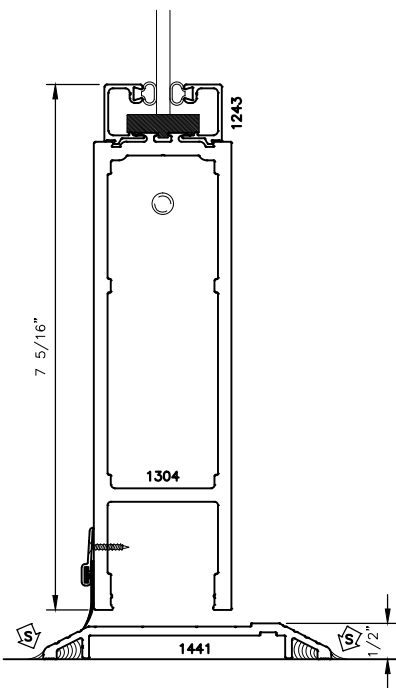

135H/150H SERIES DOOR BOTTOM RAIL WITH 1" GLAZING OPTIONAL DETAILS

STANDARD SWEEP AND THRESHOLD SHOWN

135H/150H SERIES DOOR BOTTOM RAIL WITH 1/4" GLAZING OPTIONAL DETAILS

STANDARD SWEEP AND THRESHOLD SHOWN