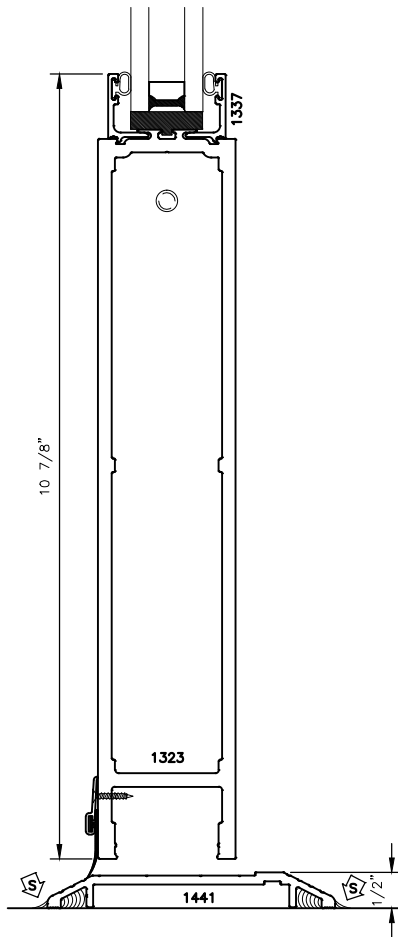

135H/150H SERIES DOOR BOTTOM RAIL WITH 1" GLAZING OPTIONAL DETAILS

STANDARD SWEEP AND THRESHOLD SHOWN

135H/150H SERIES DOOR BOTTOM RAIL WITH 1/4" GLAZING OPTIONAL DETAILS

STANDARD SWEEP AND THRESHOLD SHOWN