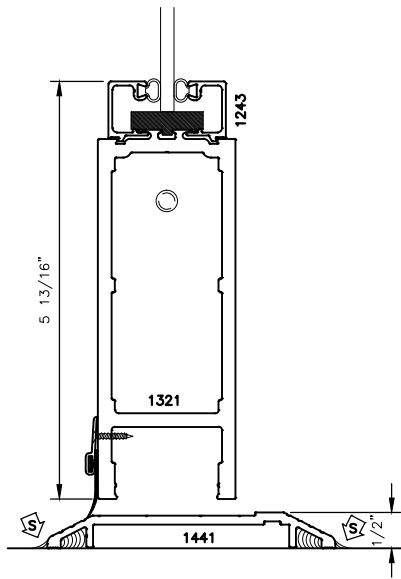

135H/150H SERIES DOOR BOTTOM RAIL WITH 1" GLAZING OPTIONAL DETAILS

STANDARD SWEEP AND THRESHOLD SHOWN

135H/150H SERIES DOOR BOTTOM RAIL WITH 1/4" GLAZING OPTIONAL DETAILS

STANDARD SWEEP AND THRESHOLD SHOWN