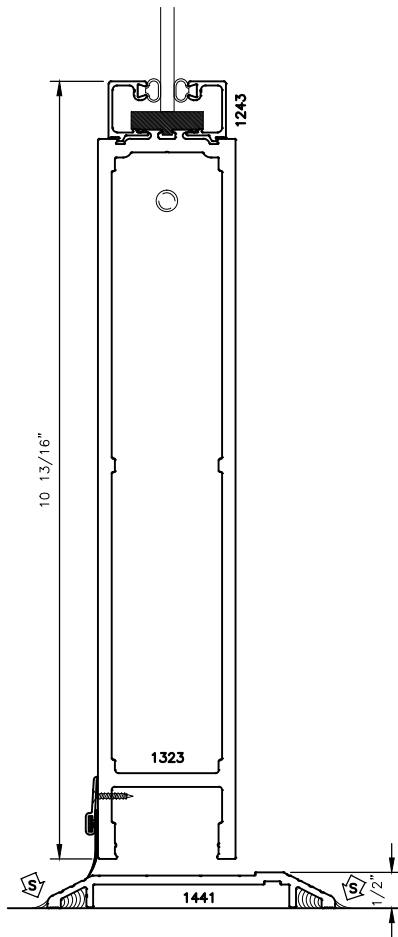

135H/150H SERIES DOOR BOTTOM RAIL WITH 1" GLAZING OPTIONAL DETAILS

STANDARD SWEEP AND THRESHOLD SHOWN

135H/150H SERIES DOOR BOTTOM RAIL WITH 1/4" GLAZING OPTIONAL DETAILS

STANDARD SWEEP AND THRESHOLD SHOWN