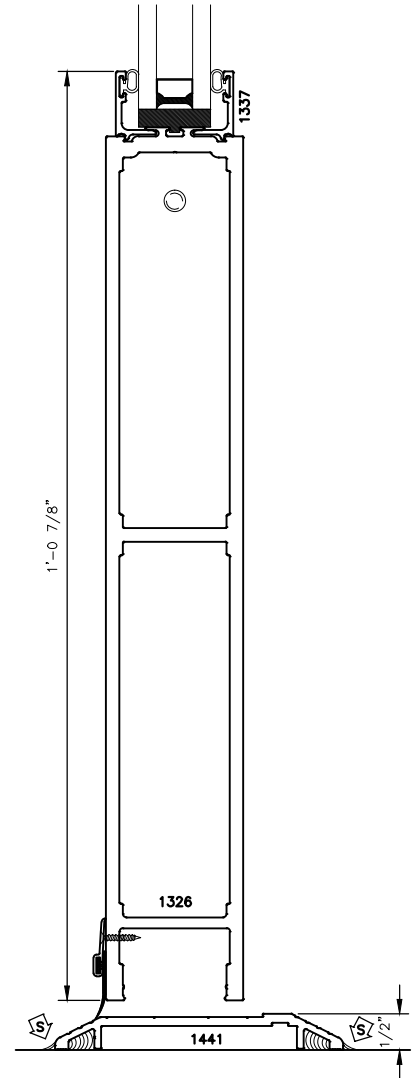

135H/150H SERIES DOOR BOTTOM RAIL WITH 1" GLAZING OPTIONAL DETAILS

STANDARD SWEEP AND THRESHOLD SHOWN

135H/150H SERIES DOOR BOTTOM RAIL WITH 1/4" GLAZING OPTIONAL DETAILS

STANDARD SWEEP AND THRESHOLD SHOWN