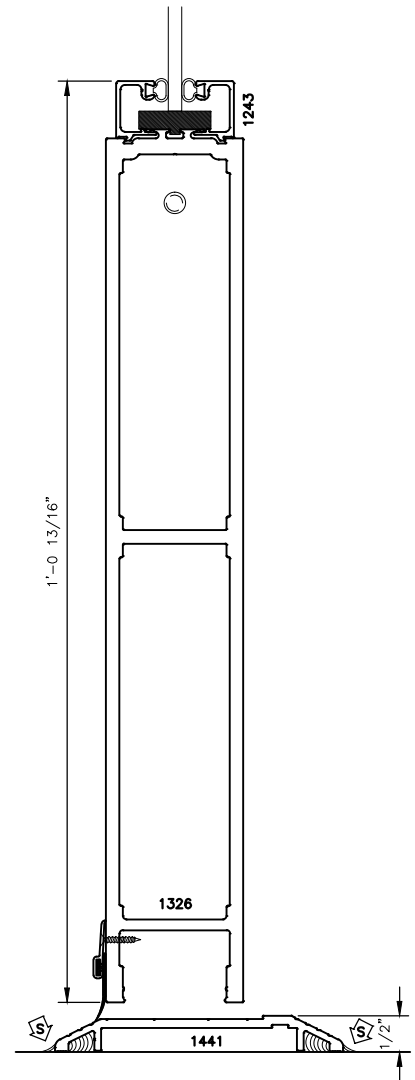

135H/150H SERIES DOOR BOTTOM RAIL WITH 1" GLAZING OPTIONAL DETAILS

STANDARD SWEEP AND THRESHOLD SHOWN

135H/150H SERIES DOOR BOTTOM RAIL WITH 1/4" GLAZING OPTIONAL DETAILS

STANDARD SWEEP AND THRESHOLD SHOWN