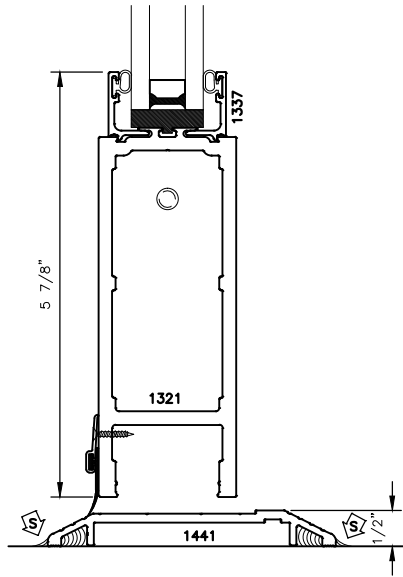

135H/150H SERIES DOOR BOTTOM RAIL WITH 1" GLAZING OPTIONAL DETAILS

STANDARD SWEEP AND THRESHOLD SHOWN

135H/150H SERIES DOOR BOTTOM RAIL WITH 1/4" GLAZING OPTIONAL DETAILS

STANDARD SWEEP AND THRESHOLD SHOWN