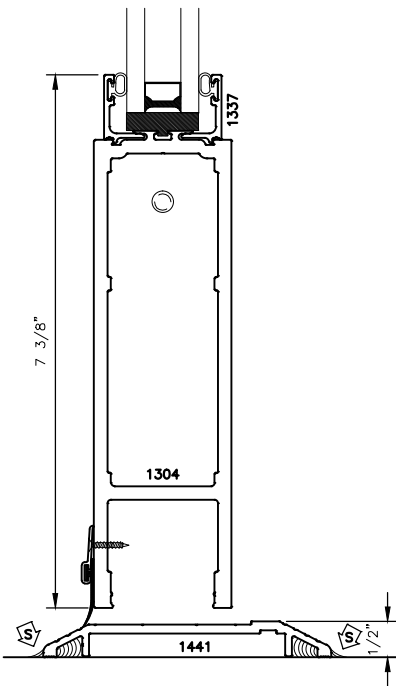

135H/150H SERIES DOOR BOTTOM RAIL WITH 1" GLAZING OPTIONAL DETAILS

STANDARD SWEEP AND THRESHOLD SHOWN

135H/150H SERIES DOOR BOTTOM RAIL WITH 1/4" GLAZING OPTIONAL DETAILS

STANDARD SWEEP AND THRESHOLD SHOWN