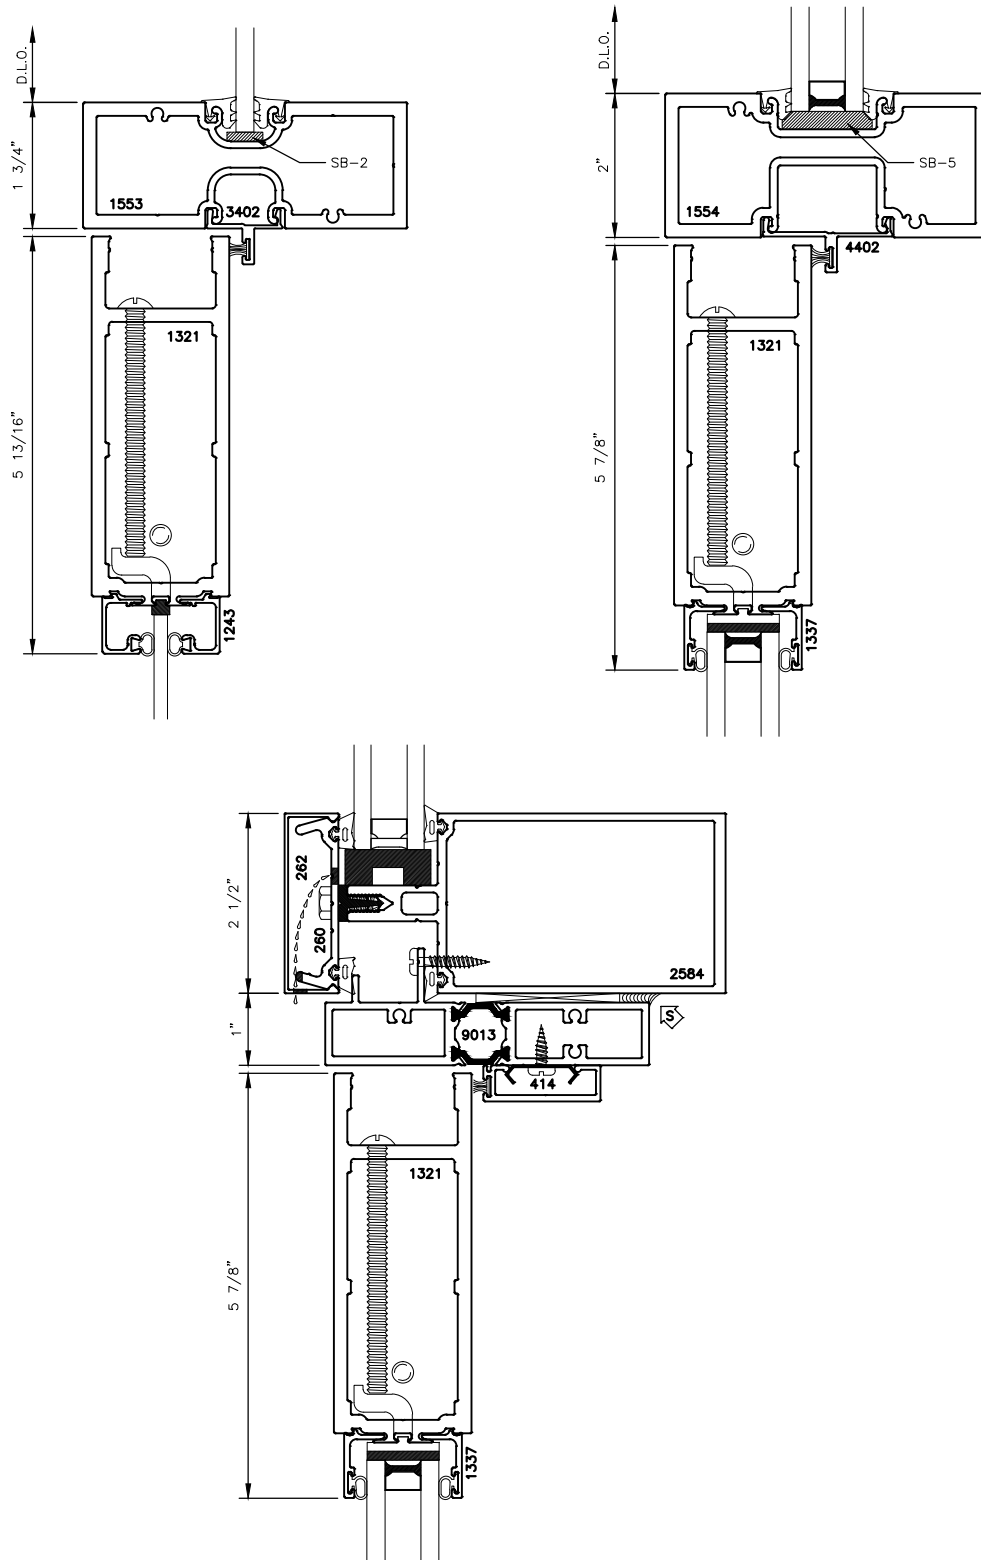

150H SERIES (WIDE STILE) DOOR STOP OPTIONAL DETAILS

150H SERIES (WIDE STILE)
DOOR STOP
OPTIONAL DETAILS