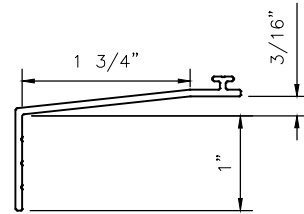

3135xpt

3 1/2" SERIES HUNG & FIXED
WINDOW SYSTEM
SILL STARTER DETAIL

3135xpt

3 1/2" SERIES HUNG & FIXED WINDOW SYSTEM
SILL WITH EXTENSIONS DETAIL

87050

1650

1651

1652