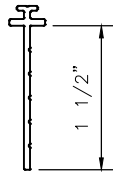

3135xpt

3 1/2" SERIES HUNG & FIXED
WINDOW SYSTEM
SILL STARTER DETAIL

3135xpt

3 1/2" SERIES HUNG & FIXED WINDOW SYSTEM
SILL WITH EXTENSIONS DETAIL

87050

1650

1651

1652