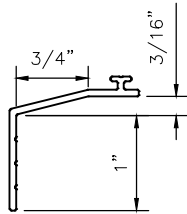

3135xpt

3 1/2" SERIES HUNG & FIXED
WINDOW SYSTEM
SILL STARTER DETAIL

3135xpt

3 1/2" SERIES HUNG & FIXED WINDOW SYSTEM
SILL WITH EXTENSIONS DETAIL

87050

1650

1651

1652