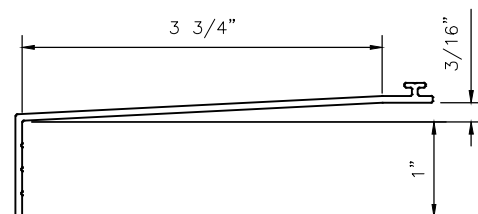

3135xpt

3 1/2" SERIES HUNG & FIXED WINDOW SYSTEM
SILL WITH EXTENSIONS DETAIL

1652

1654