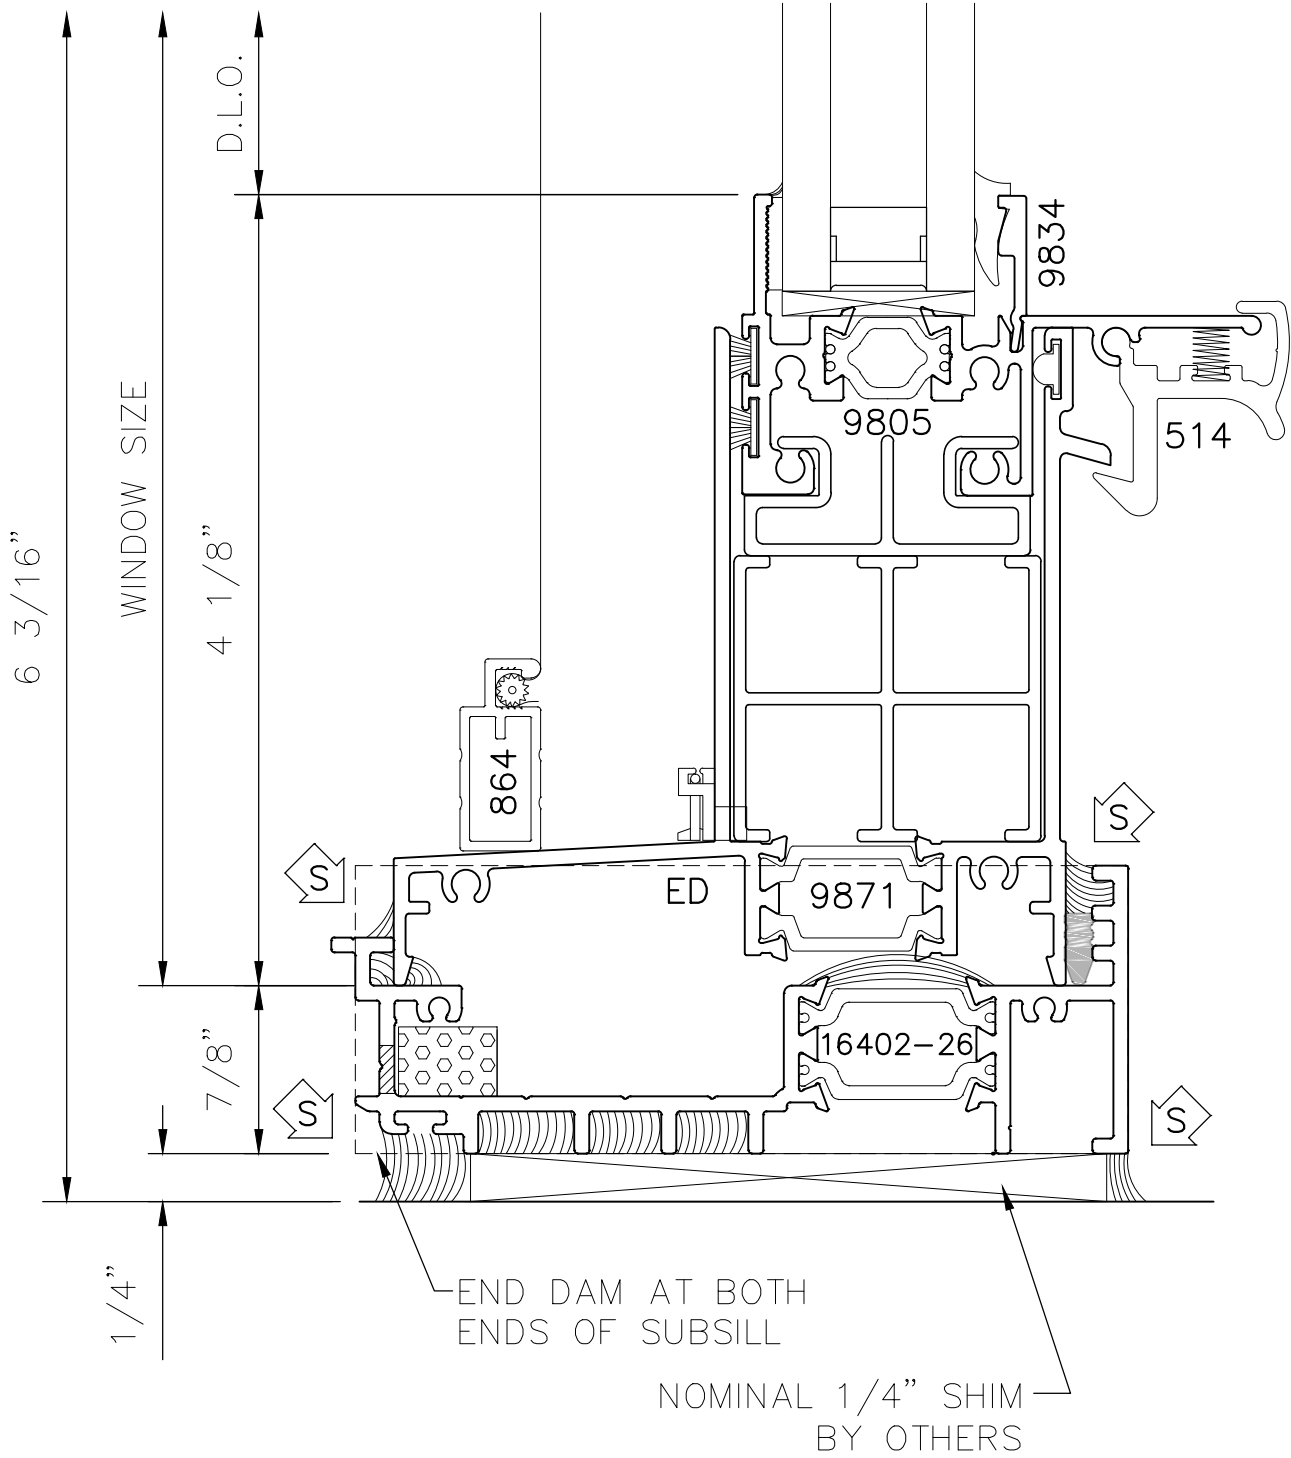

3135xpt

3 1/2" SERIES HUNG & FIXED
WINDOW SYSTEM
SILL STARTER DETAIL

3135xpt

3 1/2" SERIES HUNG & FIXED WINDOW SYSTEM
SILL WITH EXTENSIONS DETAIL

87050

1650

1651

1652

1653

1654