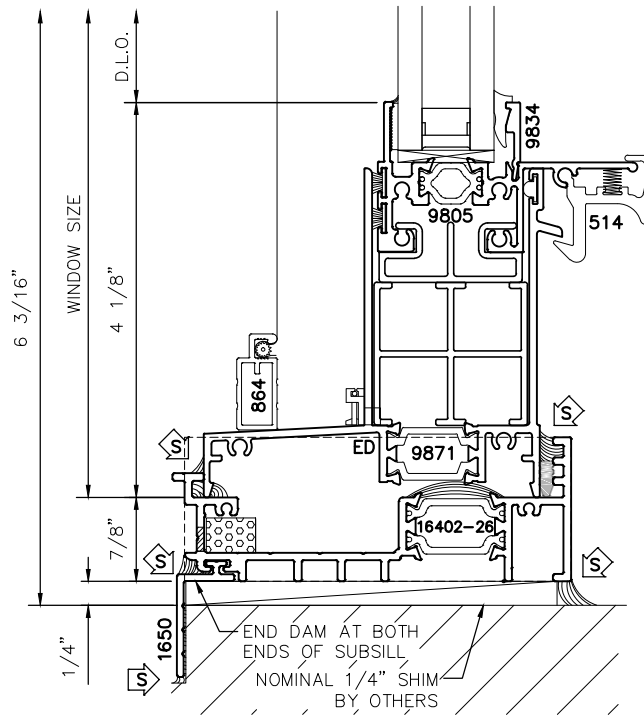

3135xpt

3 1/2" SERIES HUNG & FIXED
WINDOW SYSTEM
SILL STARTER DETAIL

3135xpt

3 1/2" SERIES HUNG & FIXED WINDOW SYSTEM
SILL WITH EXTENSIONS DETAIL

87050

1650

1651

1652

1653

1654