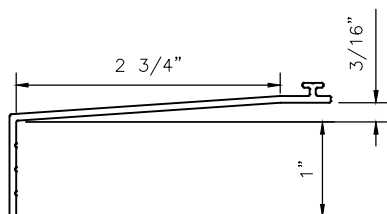

3135xpt

3 1/2" SERIES HUNG & FIXED
WINDOW SYSTEM
SILL STARTER DETAIL

3135xpt

3 1/2" SERIES HUNG & FIXED WINDOW SYSTEM
SILL WITH EXTENSIONS DETAIL

87050

1650

1651

1652