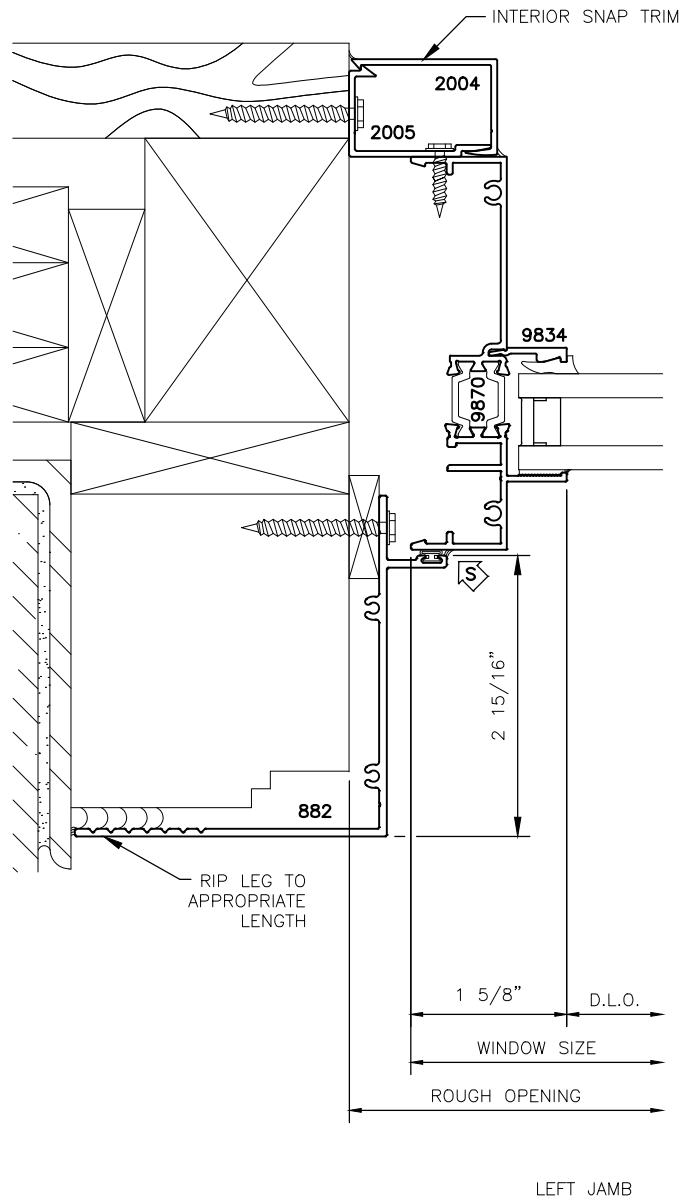

3141xpt

4 1/16" SERIES HUNG & FIXED  
WINDOW SYSTEM  
PANNING & TRIM DETAILS

HEAD

3141xpt

4 1/16" SERIES HUNG & FIXED  
WINDOW SYSTEM  
PANNING & TRIM DETAILS

3141xpt

4 1/16" SERIES HUNG & FIXED  
WINDOW SYSTEM  
PANNING & TRIM DETAILS

3141xpt

# 4 1/16" SERIES HUNG & FIXED WINDOW SYSTEM PANNING & TRIM DETAILS