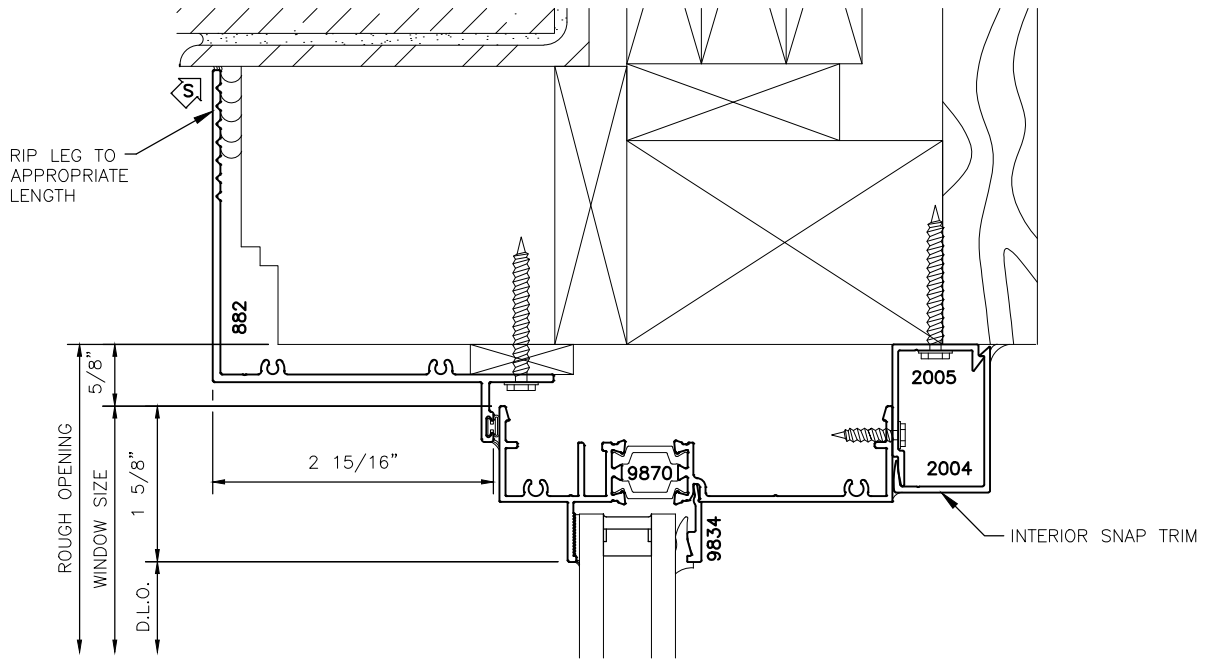

3141xpt

4 1/16" SERIES HUNG & FIXED  
WINDOW SYSTEM  
PANNING & TRIM DETAILS

HEAD

3141xpt

4 1/16" SERIES HUNG & FIXED  
WINDOW SYSTEM  
PANNING & TRIM DETAILS

3141xpt

4 1/16" SERIES HUNG & FIXED  
WINDOW SYSTEM  
PANNING & TRIM DETAILS

# 4 1/16" SERIES HUNG & FIXED WINDOW SYSTEM PANNING & TRIM DETAILS