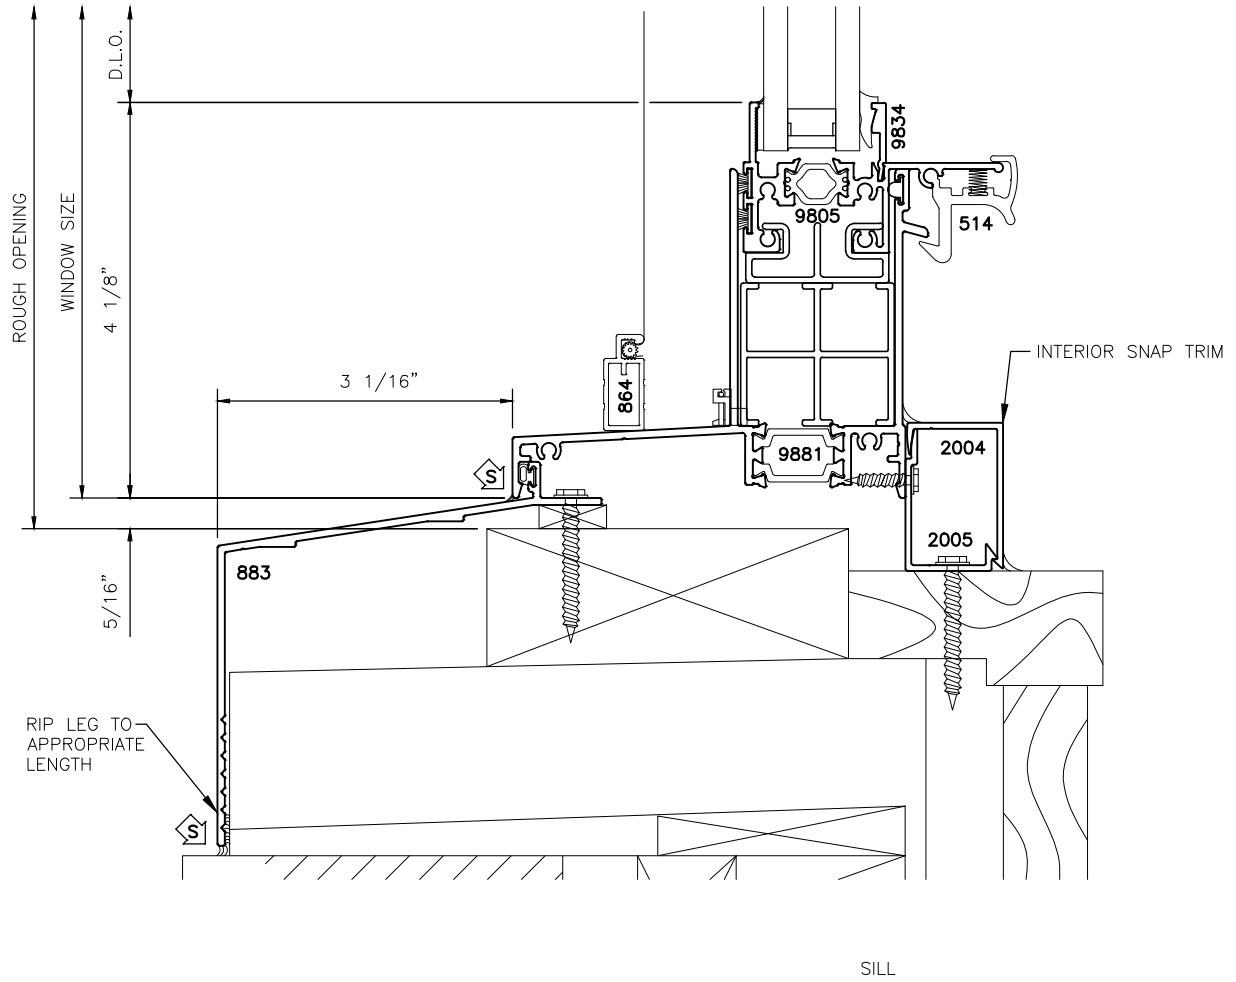

3141xpt

4 1/16" SERIES HUNG & FIXED  
WINDOW SYSTEM  
PANNING & TRIM DETAILS

HEAD

3141xpt

4 1/16" SERIES HUNG & FIXED  
WINDOW SYSTEM  
PANNING & TRIM DETAILS

3141xpt

4 1/16" SERIES HUNG & FIXED  
WINDOW SYSTEM  
PANNING & TRIM DETAILS

3141xpt

# 4 1/16" SERIES HUNG & FIXED WINDOW SYSTEM PANNING & TRIM DETAILS