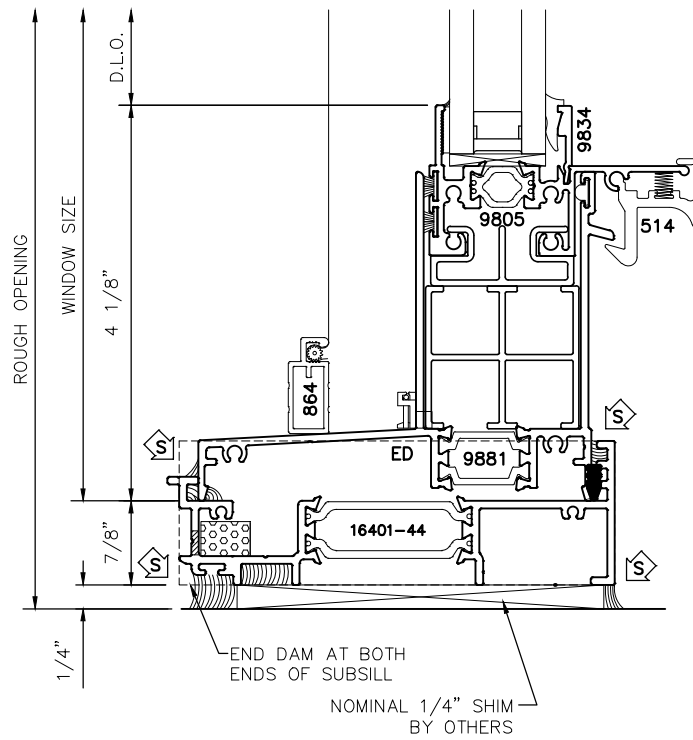

3141xpt

4 1/16" SERIES HUNG & FIXED  
WINDOW SYSTEM  
SILL STARTER

3141xpt

4 1/16" SERIES HUNG & FIXED  
WINDOW SYSTEM  
SILL STARTER WITH EXTENSION

87050

1650

1651

1652

1653

1654