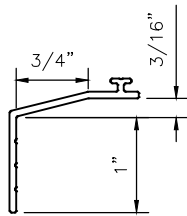

3141xpt

4 1/16" SERIES HUNG & FIXED  
WINDOW SYSTEM  
SILL STARTER

3141xpt

4 1/16" SERIES HUNG & FIXED  
WINDOW SYSTEM  
SILL STARTER WITH EXTENSION

87050

1650

1651

1652