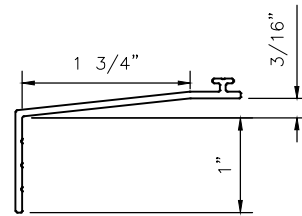

3141xpt

4 1/16" SERIES HUNG & FIXED  
WINDOW SYSTEM  
SILL STARTER

3141xpt

4 1/16" SERIES HUNG & FIXED  
WINDOW SYSTEM  
SILL STARTER WITH EXTENSION

87050

1650

1651

1652