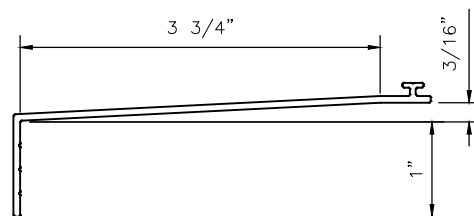

3141xpt

4 1/16" SERIES HUNG & FIXED
WINDOW SYSTEM
SILL STARTER WITH EXTENSION

1652

1654