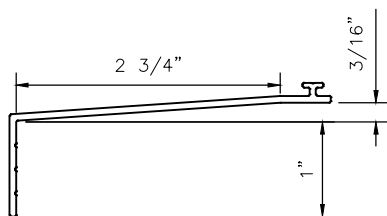

3141xpt

4 1/16" SERIES HUNG & FIXED  
WINDOW SYSTEM  
SILL STARTER

3141xpt

4 1/16" SERIES HUNG & FIXED  
WINDOW SYSTEM  
SILL STARTER WITH EXTENSION

87050

1650

1651

1652