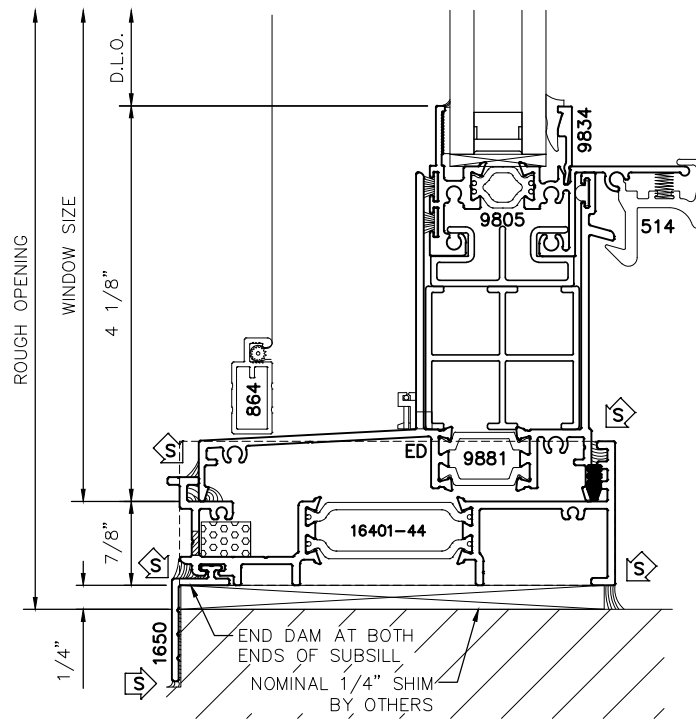

3141xpt

4 1/16" SERIES HUNG & FIXED  
WINDOW SYSTEM  
SILL STARTER

3141xpt

4 1/16" SERIES HUNG & FIXED  
WINDOW SYSTEM  
SILL STARTER WITH EXTENSION

87050

1650

1651

1652

1653

1654