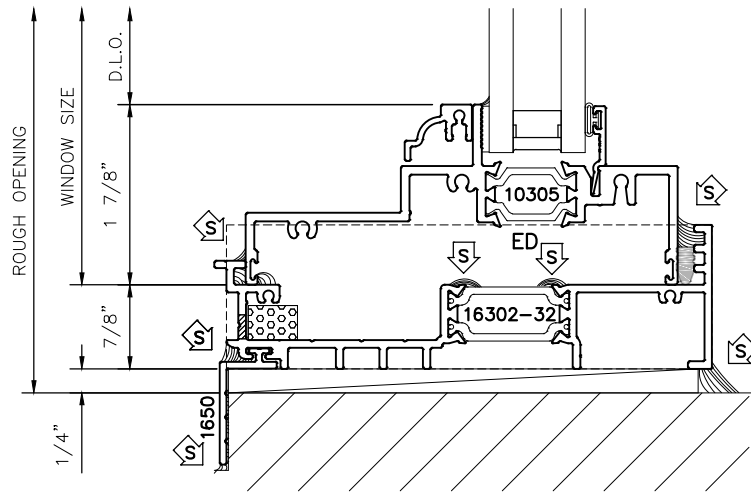

**3345i  
SERIES**

**4 1/2" SERIES HISTORICAL  
OFFSET FIXED WINDOW SYSTEM  
SILL WITH EXTENSION DETAILS**

87050

1650

1651

1652

1653

1654