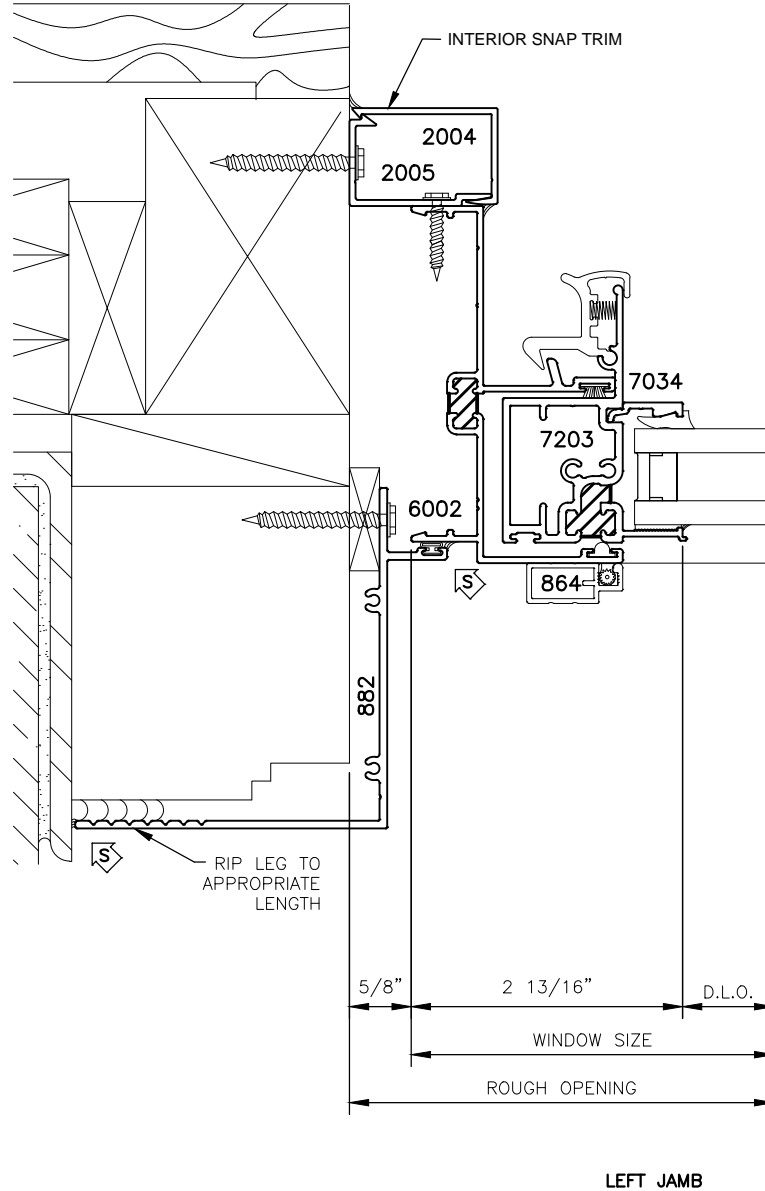

6035 SERIES WINDOWS

PANNING-TRIM