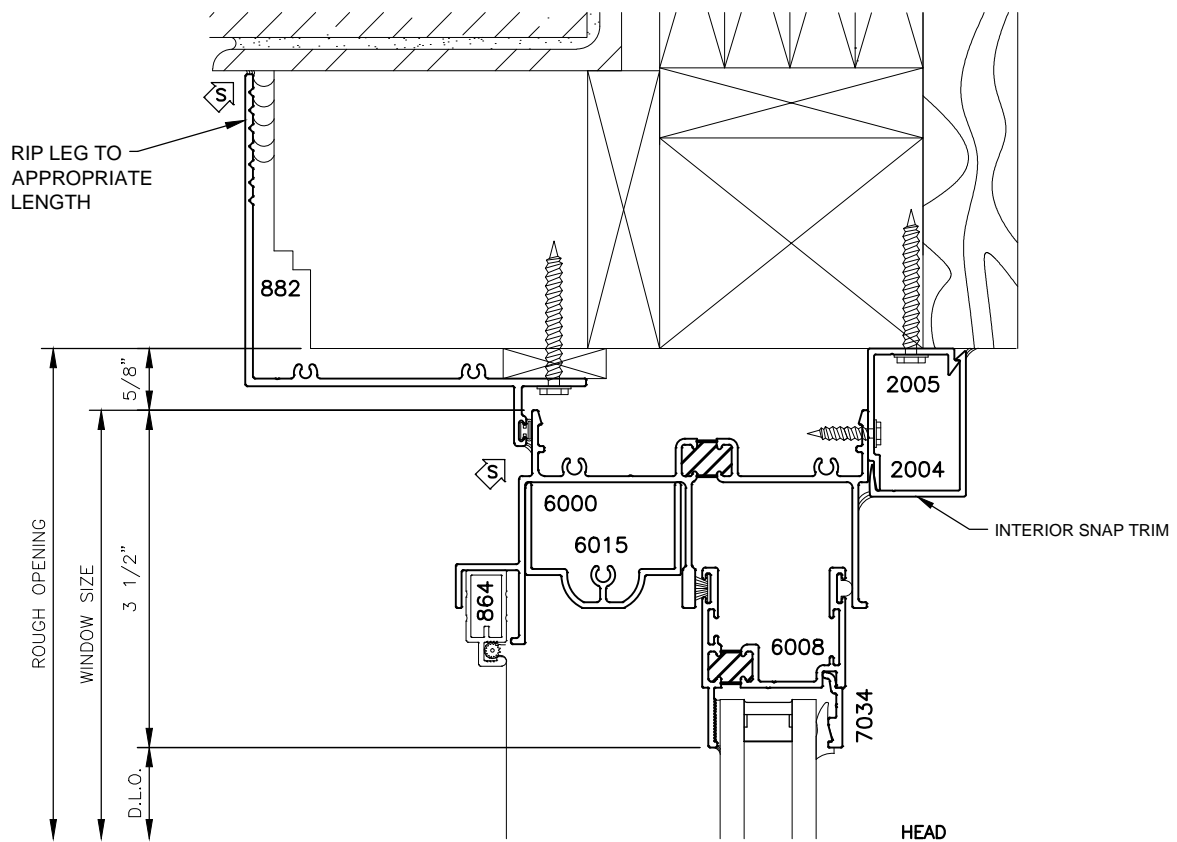

# 6035 SERIES WINDOWS PANNING-TRIM