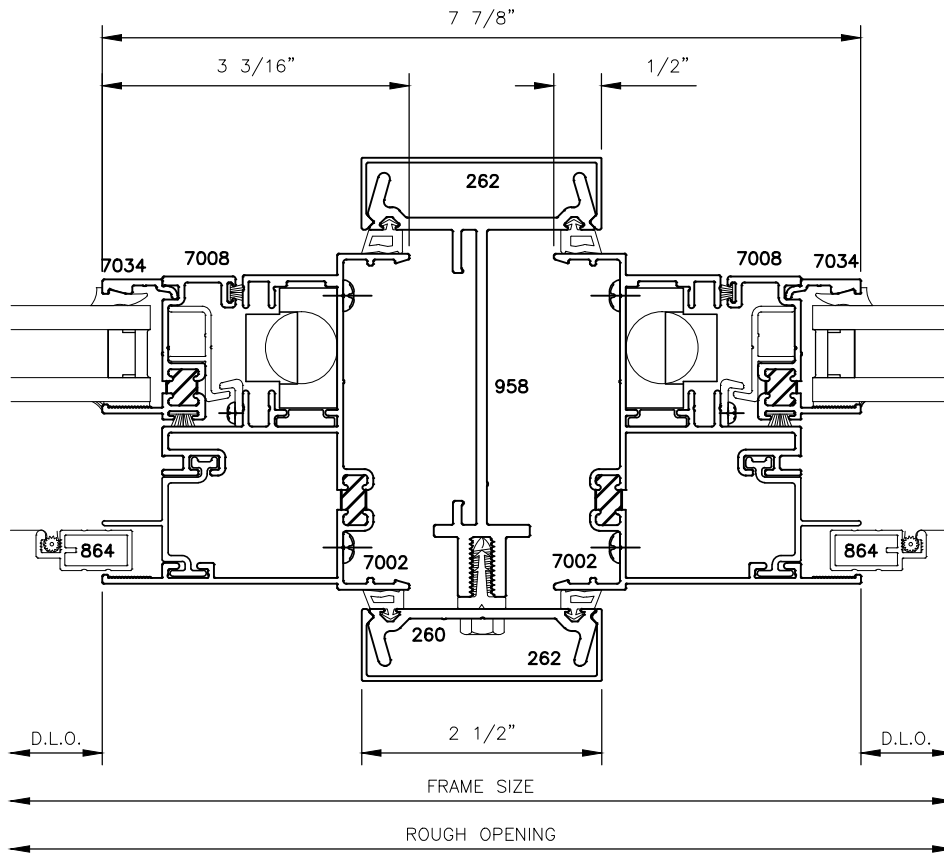

7035

3 1/2" SERIES HUNG & FIXED
WINDOW SYSTEM
VERTICAL MULLIONS-958

7035

3 1/2" SERIES HUNG & FIXED
WINDOW SYSTEM
VERTICAL MULLIONS-958

7035

3 1/2" SERIES HUNG & FIXED
WINDOW SYSTEM
VERTICAL MULLIONS-7090