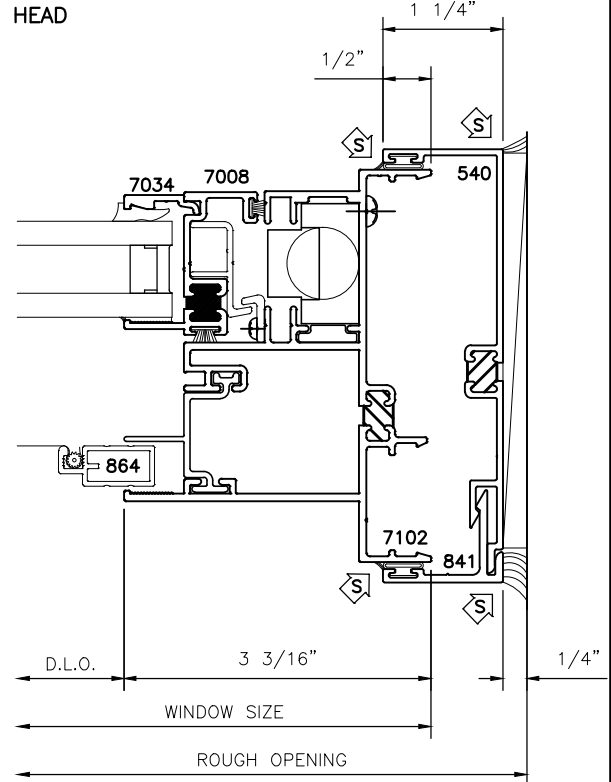

7041

4 1/16" SERIES HUNG & FIXED
WINDOW SYSTEM
RECEPTOR DETAILS

LEFT JAMB

RIGHT JAMB