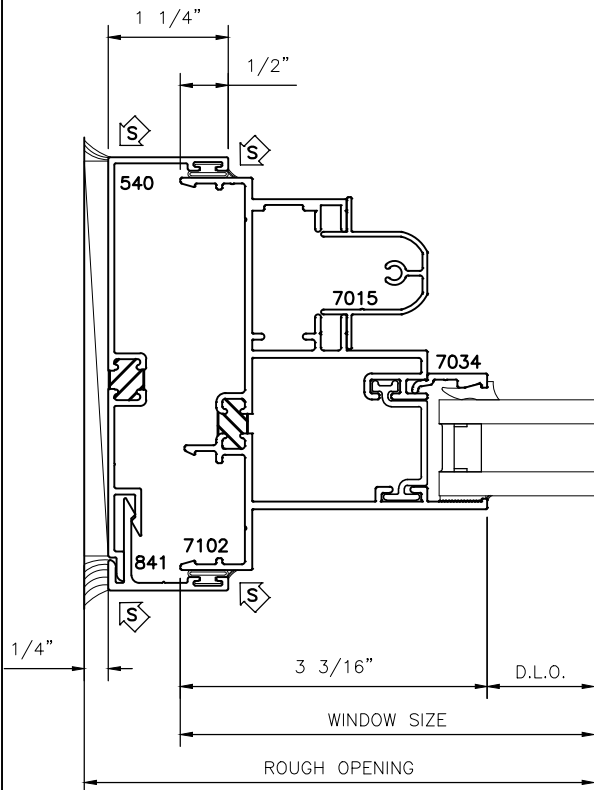

7041

4 1/16" SERIES HUNG & FIXED
WINDOW SYSTEM
RECEPTOR DETAILS

LEFT JAMB

RIGHT JAMB