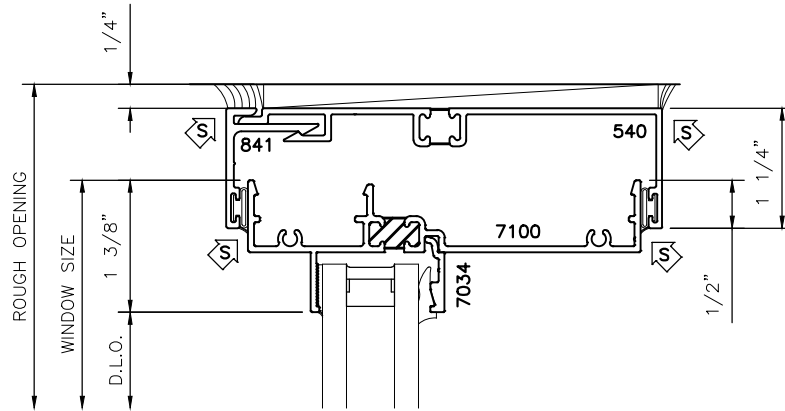

7041

4 1/16" SERIES HUNG & FIXED
WINDOW SYSTEM
RECEPTOR DETAILS

LEFT JAMB

RIGHT JAMB