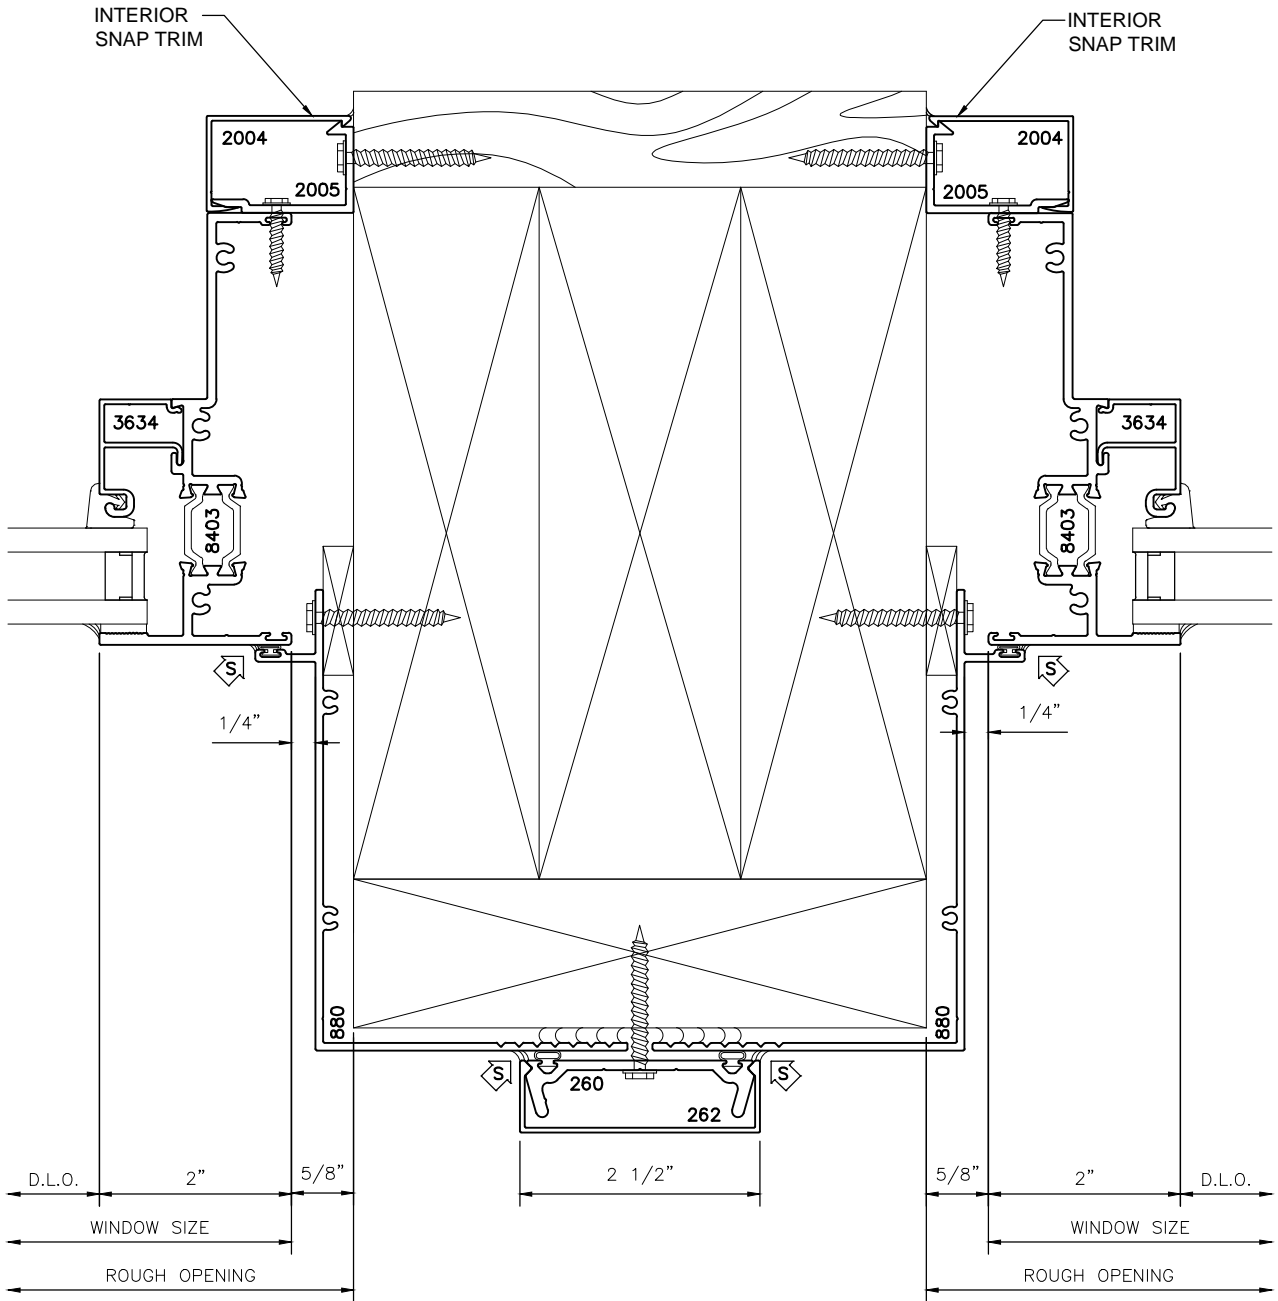

4527i SERIES WINDOWS PANNING-TRIM

4527i SERIES WINDOWS PANNING-TRIM

4527i SERIES WINDOWS PANNING-TRIM

LEFT JAMB

3

4527i SERIES WINDOWS

PANNING-TRIM

RIGHT & LEFT JAMB
W/ TRIM