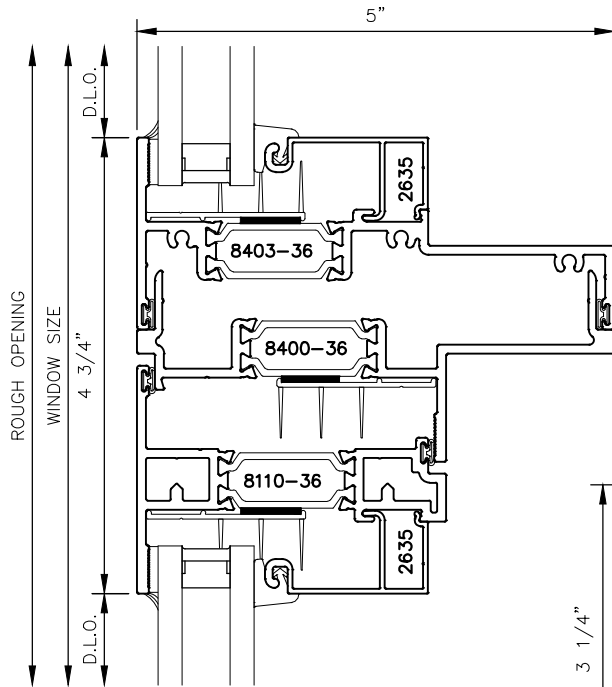

MANKO

5032xpt SERIES WINDOWS STANDARD CASEMENT CONFIGURATIONS

1

2

5032xpt SERIES WINDOWS

STANDARD CASEMENT CONFIGURATIONS

3

4

5

6

5032xpt SERIES WINDOWS

STANDARD CASEMENT CONFIGURATIONS

8