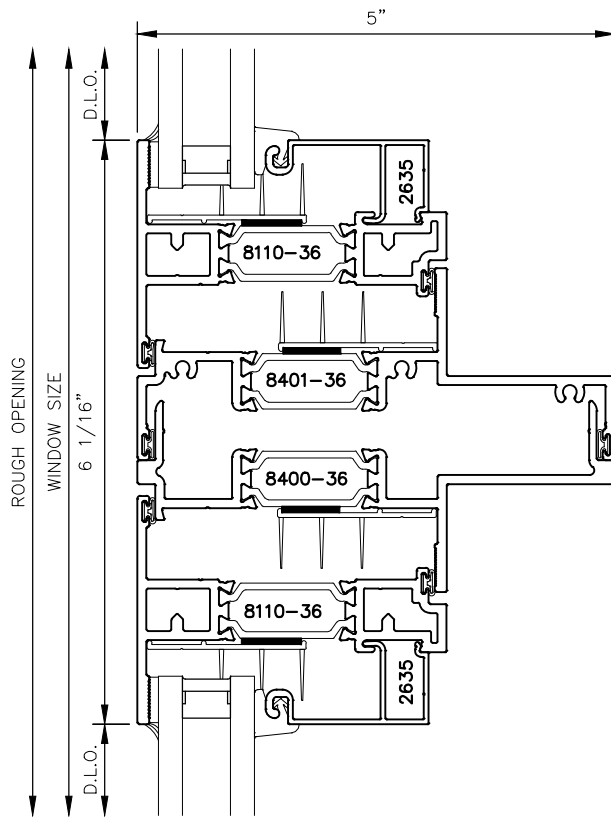

MANKO

5032xpt SERIES WINDOWS STANDARD PROJECT OUT CONFIGURATIONS

5032xpt SERIES WINDOWS

STANDARD PROJECT OUT CONFIGURATIONS

5032xpt SERIES WINDOWS

STANDARD PROJECT OUT CONFIGURATIONS

7

8

5032xpt SERIES WINDOWS

STANDARD PROJECT OUT CONFIGURATIONS

9