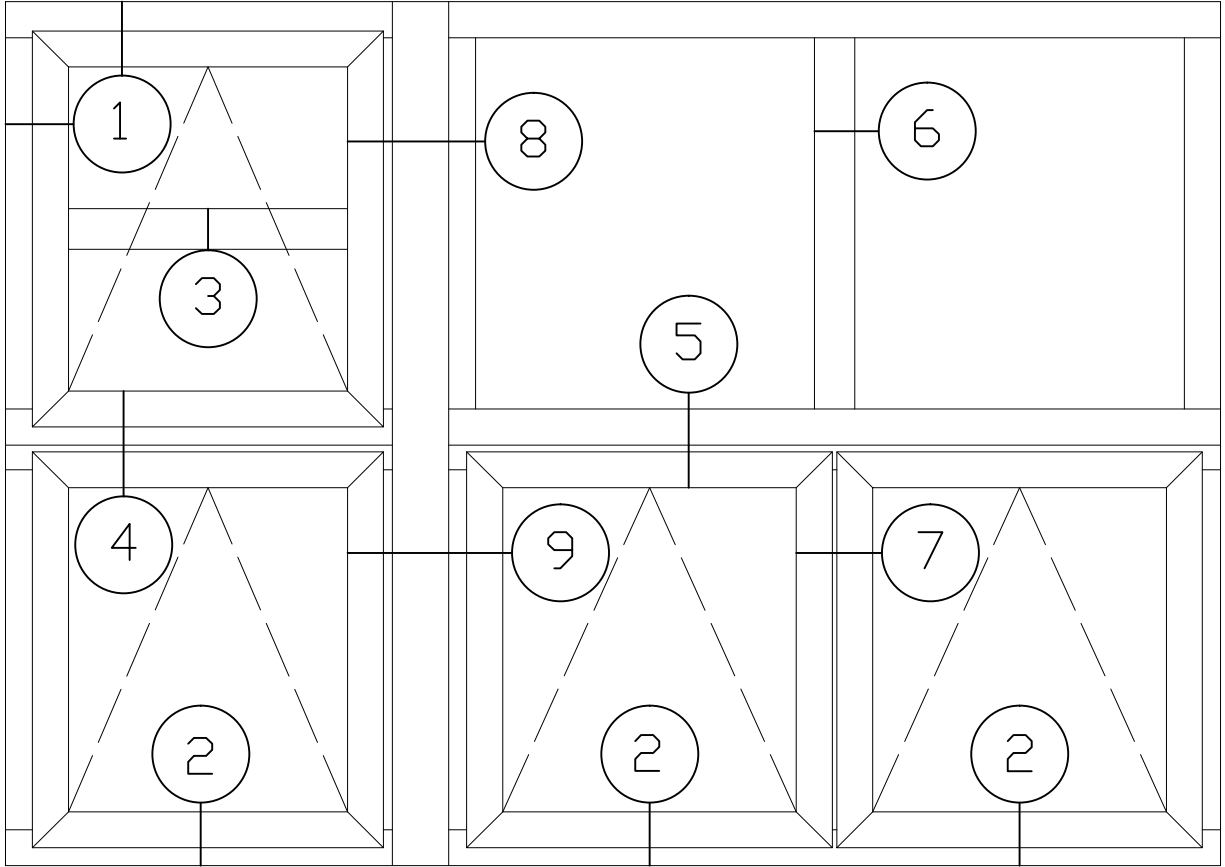

MANKO

5032xpt SERIES WINDOWS STANDARD PROJECT OUT CONFIGURATIONS

5032xpt SERIES WINDOWS

STANDARD PROJECT OUT CONFIGURATIONS

5032xpt SERIES WINDOWS

STANDARD PROJECT OUT CONFIGURATIONS

7

8