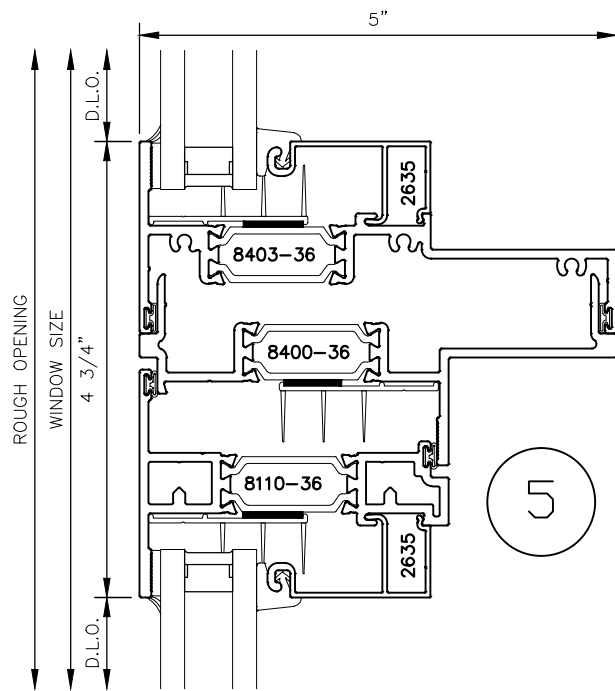

MANKO

5032xpt SERIES WINDOWS STANDARD PROJECT OUT CONFIGURATIONS

5032xpt SERIES WINDOWS

STANDARD PROJECT OUT CONFIGURATIONS

5032xpt SERIES WINDOWS

STANDARD PROJECT OUT CONFIGURATIONS

7

8

5032xpt SERIES WINDOWS

STANDARD PROJECT OUT CONFIGURATIONS

9