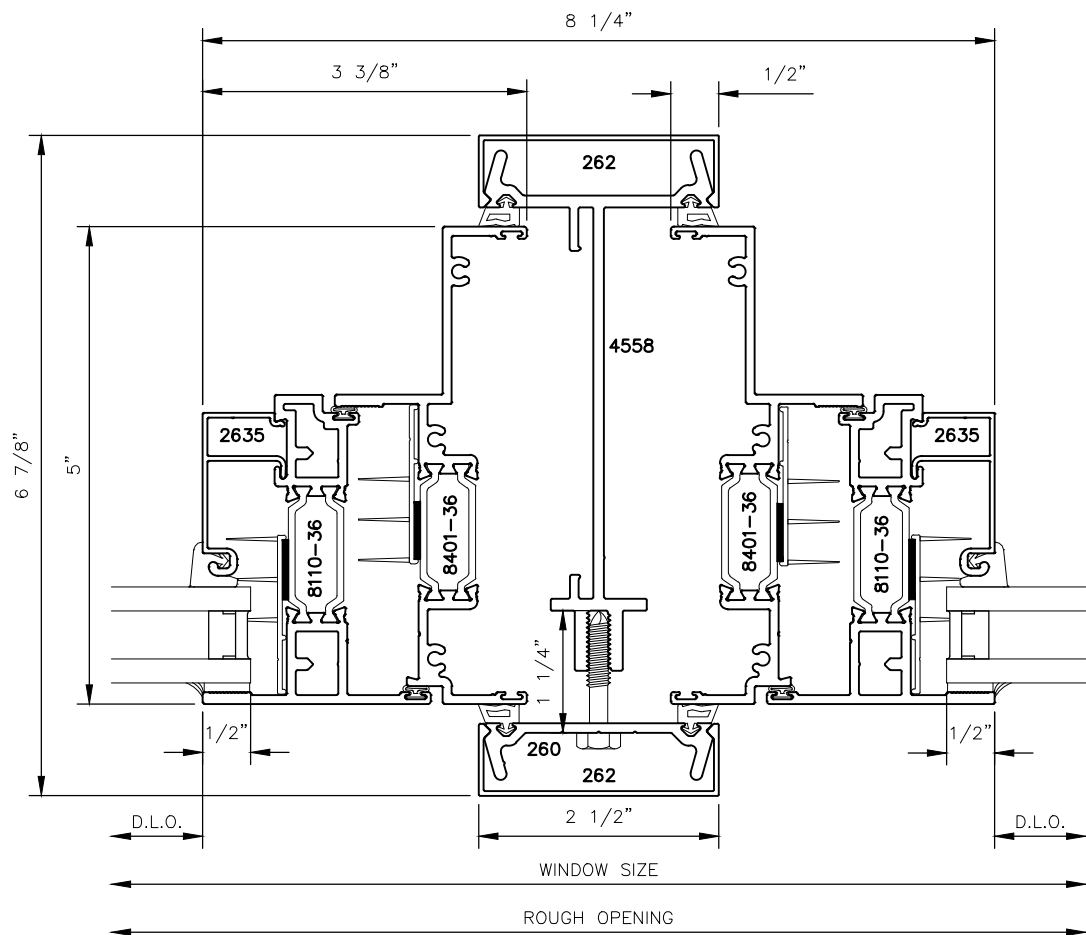

MANKO

5032xpt SERIES WINDOWS STANDARD PROJECT OUT CONFIGURATIONS

5032xpt SERIES WINDOWS

STANDARD PROJECT OUT CONFIGURATIONS

5032xpt SERIES WINDOWS

STANDARD PROJECT OUT CONFIGURATIONS

7

8

5032xpt SERIES WINDOWS

STANDARD PROJECT OUT CONFIGURATIONS

9