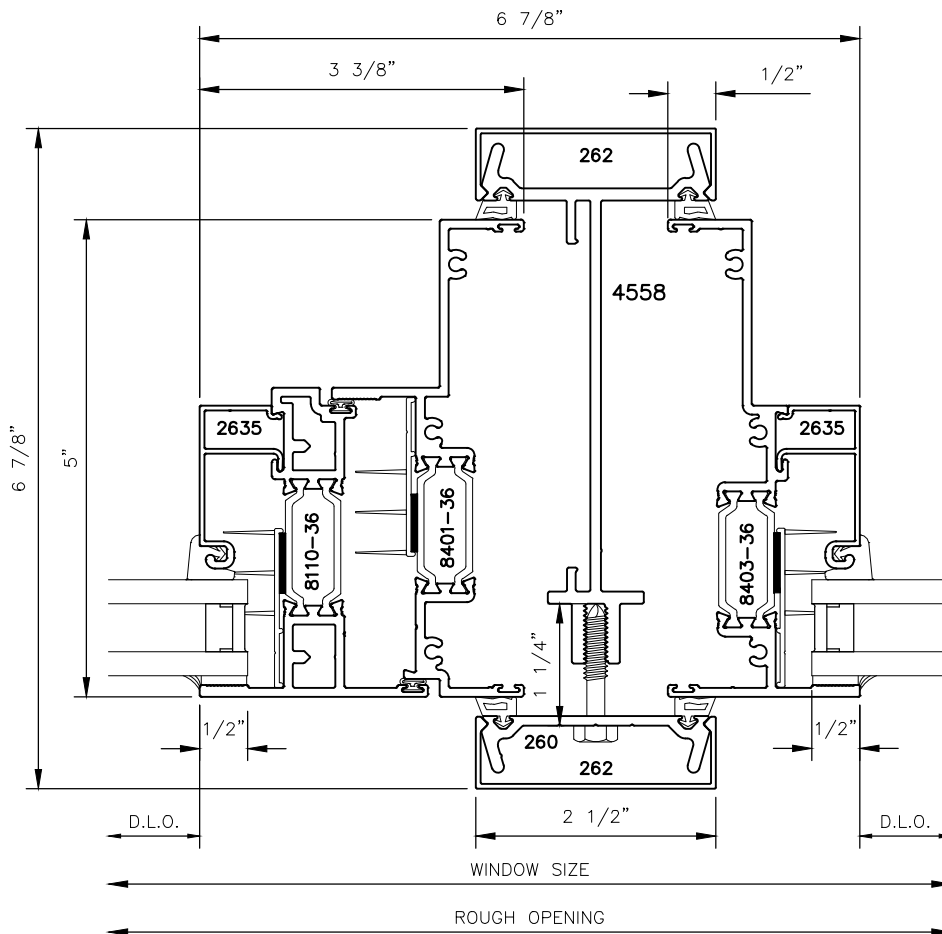

MANKO

5032xpt SERIES WINDOWS STANDARD PROJECT OUT CONFIGURATIONS

5032xpt SERIES WINDOWS

STANDARD PROJECT OUT CONFIGURATIONS

5032xpt SERIES WINDOWS

STANDARD PROJECT OUT CONFIGURATIONS

7

8

5032xpt SERIES WINDOWS

STANDARD PROJECT OUT CONFIGURATIONS

9