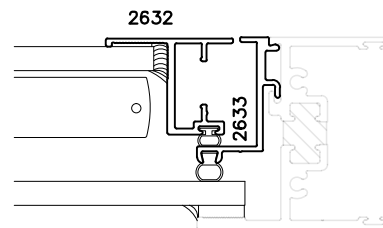

800 SERIES WINDOWS

1" GLAZING CONFIGURATIONS

HEAD

SILL

LEFT JAMB

RIGHT JAMB

800 SERIES WINDOWS

BLINDS W/ HINGED SASH

HEAD

SILL

LEFT JAMB

RIGHT JAMB

800 SERIES WINDOWS

BLINDS W/TAKE-OUT SASH

HEAD

SILL