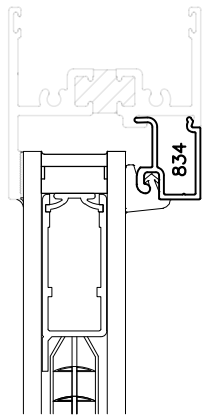

HEAD

SILL

LEFT JAMB

RIGHT JAMB

800 SERIES WINDOWS

1 5/8" INFILL CONFIGURATIONS

HEAD

SILL

LEFT JAMB

RIGHT JAMB

800 SERIES WINDOWS

GLAZE INSULATED GLASS BLINDS

HEAD

SILL

LEFT JAMB

RIGHT JAMB

800 SERIES WINDOWS

1" GLAZING CONFIGURATIONS

HEAD

SILL

LEFT JAMB

RIGHT JAMB

800 SERIES WINDOWS

BLINDS W/ HINGED SASH