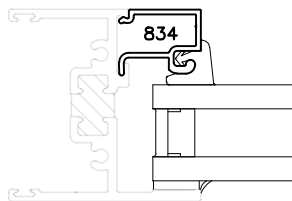

800 SERIES WINDOWS

1" GLAZING CONFIGURATIONS

HEAD

SILL

LEFT JAMB

RIGHT JAMB

800 SERIES WINDOWS

BLINDS W/ HINGED SASH

HEAD

SILL

LEFT JAMB

RIGHT JAMB

800 SERIES WINDOWS

BLINDS W/TAKE-OUT SASH

HEAD

SILL