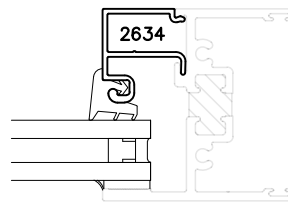

800 SERIES WINDOWS

1/4" GLAZING CONFIGURATIONS

HEAD

SILL

LEFT JAMB

RIGHT JAMB

800 SERIES WINDOWS

5/8" GLAZING CONFIGURATIONS

HEAD

SILL

LEFT JAMB

RIGHT JAMB

800 SERIES WINDOWS

1 5/8" INFILL CONFIGURATIONS

HEAD

SILL