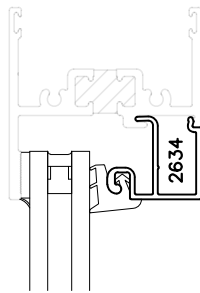

800 SERIES WINDOWS

1/4" GLAZING CONFIGURATIONS

HEAD

SILL

LEFT JAMB

RIGHT JAMB

800 SERIES WINDOWS

5/8" GLAZING CONFIGURATIONS

HEAD

SILL

LEFT JAMB

RIGHT JAMB

800 SERIES WINDOWS

1 5/8" INFILL CONFIGURATIONS

HEAD

SILL

HEAD

SILL

LEFT JAMB

RIGHT JAMB

800 SERIES WINDOWS

BLINDS W/TAKE-OUT SASH

HEAD

SILL