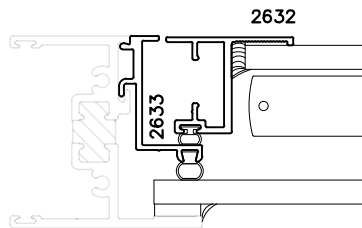

800 SERIES WINDOWS

1" GLAZING CONFIGURATIONS

HEAD

SILL

LEFT JAMB

RIGHT JAMB

800 SERIES WINDOWS

BLINDS W/ HINGED SASH

HEAD

SILL

LEFT JAMB

RIGHT JAMB

800 SERIES WINDOWS

BLINDS W/TAKE-OUT SASH

HEAD

SILL