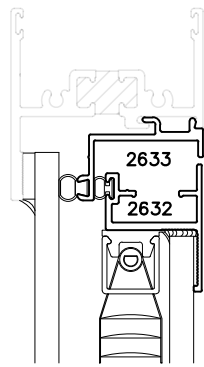

800 SERIES WINDOWS

1" GLAZING CONFIGURATIONS

HEAD

SILL

LEFT JAMB

RIGHT JAMB

800 SERIES WINDOWS

BLINDS W/ HINGED SASH

HEAD

SILL

LEFT JAMB

RIGHT JAMB

800 SERIES WINDOWS

BLINDS W/TAKE-OUT SASH

HEAD

SILL

LEFT JAMB

RIGHT JAMB