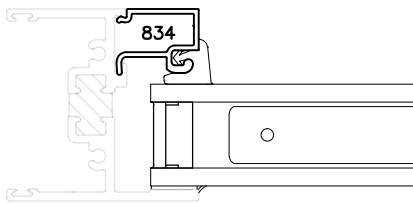

LEFT JAMB

RIGHT JAMB

800 SERIES WINDOWS

GLAZE INSULATED GLASS BLINDS

HEAD

SILL

LEFT JAMB

RIGHT JAMB

800 SERIES WINDOWS

1" GLAZING CONFIGURATIONS

HEAD

SILL

LEFT JAMB

RIGHT JAMB

800 SERIES WINDOWS

BLINDS W/ HINGED SASH