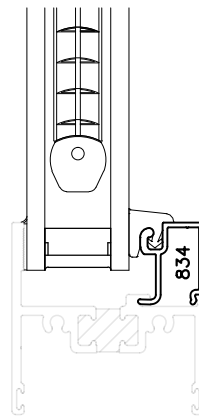

HEAD

SILL

LEFT JAMB

RIGHT JAMB

800 SERIES WINDOWS

1 5/8" INFILL CONFIGURATIONS

HEAD

SILL

LEFT JAMB

RIGHT JAMB

800 SERIES WINDOWS

GLAZE INSULATED GLASS BLINDS

HEAD

SILL

LEFT JAMB

RIGHT JAMB

800 SERIES WINDOWS

1" GLAZING CONFIGURATIONS

HEAD

SILL

LEFT JAMB

RIGHT JAMB

800 SERIES WINDOWS

BLINDS W/ HINGED SASH

LEFT JAMB

RIGHT JAMB