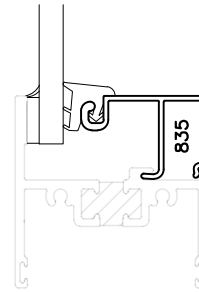

800 SERIES WINDOWS

1/4" GLAZING CONFIGURATIONS

HEAD

SILL

LEFT JAMB

RIGHT JAMB

800 SERIES WINDOWS

5/8" GLAZING CONFIGURATIONS

HEAD

SILL

LEFT JAMB

RIGHT JAMB

800 SERIES WINDOWS

1 5/8" INFILL CONFIGURATIONS

HEAD

SILL

800 SERIES WINDOWS

1" GLAZING CONFIGURATIONS

HEAD

SILL

LEFT JAMB

RIGHT JAMB

800 SERIES WINDOWS

BLINDS W/ HINGED SASH

HEAD

SILL

LEFT JAMB

RIGHT JAMB

800 SERIES WINDOWS

BLINDS W/TAKE-OUT SASH

HEAD

SILL