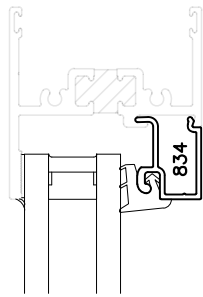

HEAD

SILL

LEFT JAMB

RIGHT JAMB

800 SERIES WINDOWS

1 5/8" INFILL CONFIGURATIONS

HEAD

SILL

LEFT JAMB

RIGHT JAMB

800 SERIES WINDOWS

GLAZE INSULATED GLASS BLINDS

HEAD

SILL

LEFT JAMB

RIGHT JAMB

800 SERIES WINDOWS

1" GLAZING CONFIGURATIONS

HEAD

SILL

LEFT JAMB

RIGHT JAMB

800 SERIES WINDOWS

BLINDS W/ HINGED SASH