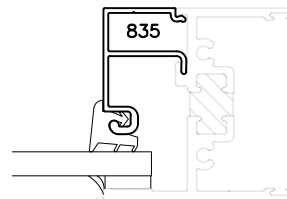

800 SERIES WINDOWS

1/4" GLAZING CONFIGURATIONS

HEAD

SILL

LEFT JAMB

RIGHT JAMB

800 SERIES WINDOWS

5/8" GLAZING CONFIGURATIONS

HEAD

SILL

LEFT JAMB

RIGHT JAMB

800 SERIES WINDOWS

1 5/8" INFILL CONFIGURATIONS

HEAD

SILL