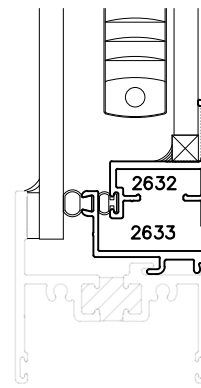

800 SERIES WINDOWS

1" GLAZING CONFIGURATIONS

HEAD

SILL

LEFT JAMB

RIGHT JAMB

800 SERIES WINDOWS

BLINDS W/ HINGED SASH

HEAD

SILL

LEFT JAMB

RIGHT JAMB

800 SERIES WINDOWS

BLINDS W/TAKE-OUT SASH

HEAD

SILL

LEFT JAMB

RIGHT JAMB