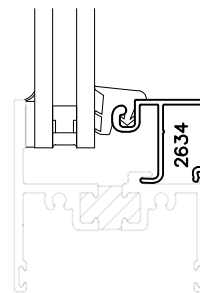

800 SERIES WINDOWS

1/4" GLAZING CONFIGURATIONS

HEAD

SILL

LEFT JAMB

RIGHT JAMB

800 SERIES WINDOWS

5/8" GLAZING CONFIGURATIONS

HEAD

SILL

LEFT JAMB

RIGHT JAMB

800 SERIES WINDOWS

1 5/8" INFILL CONFIGURATIONS

HEAD

SILL