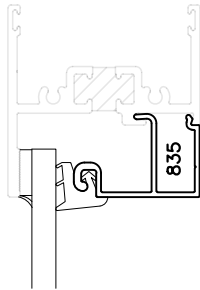

800 SERIES WINDOWS

1/4" GLAZING CONFIGURATIONS

HEAD

SILL

LEFT JAMB

RIGHT JAMB

800 SERIES WINDOWS

5/8" GLAZING CONFIGURATIONS

HEAD

SILL

LEFT JAMB

RIGHT JAMB

800 SERIES WINDOWS

1 5/8" INFILL CONFIGURATIONS

HEAD

SILL