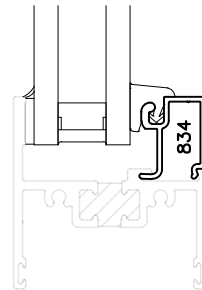

HEAD

SILL

LEFT JAMB

RIGHT JAMB

800 SERIES WINDOWS

1 5/8" INFILL CONFIGURATIONS

HEAD

SILL

LEFT JAMB

RIGHT JAMB

800 SERIES WINDOWS

GLAZE INSULATED GLASS BLINDS

HEAD

SILL

LEFT JAMB

RIGHT JAMB

800 SERIES WINDOWS

1" GLAZING CONFIGURATIONS

HEAD

SILL

LEFT JAMB

RIGHT JAMB

800 SERIES WINDOWS

BLINDS W/ HINGED SASH