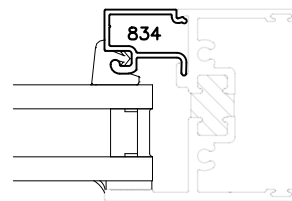

800 SERIES WINDOWS

1" GLAZING CONFIGURATIONS

HEAD

SILL

LEFT JAMB

RIGHT JAMB

800 SERIES WINDOWS

BLINDS W/ HINGED SASH

HEAD

SILL

LEFT JAMB

RIGHT JAMB

800 SERIES WINDOWS

BLINDS W/TAKE-OUT SASH

HEAD

SILL